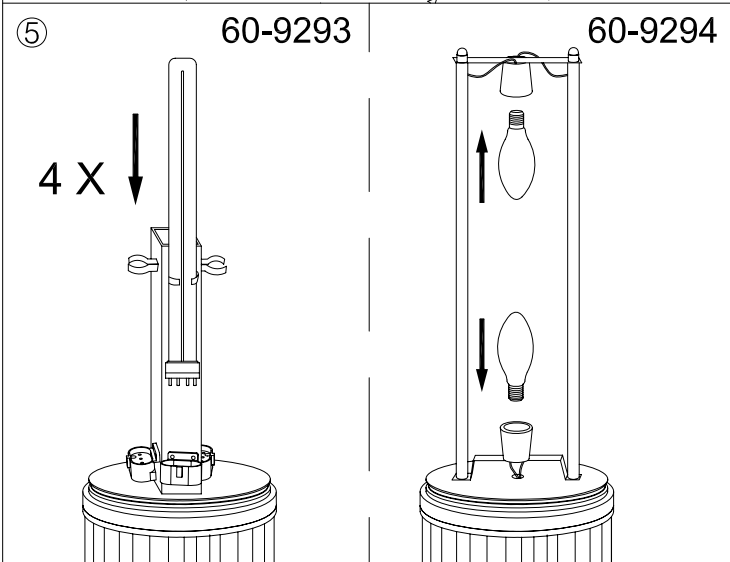

OUT 
TEMIS
55-9293-34-34

The photograph may not match the reference exactly. Please read the product description to identify the finish.

Download photometric file .ldt /.ies

TECHNICAL CHARACTERISTICS

Type:	Column
Units per box:	1
Net Weight (Kg):	21.75
EAN:	8435111055939

①

②

③

④

⑤

⑥