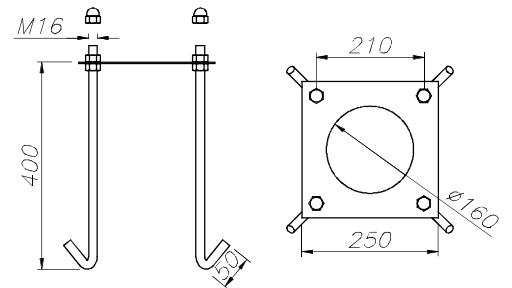

KIT DE INSTALACIÓN
INSTALLATION KIT