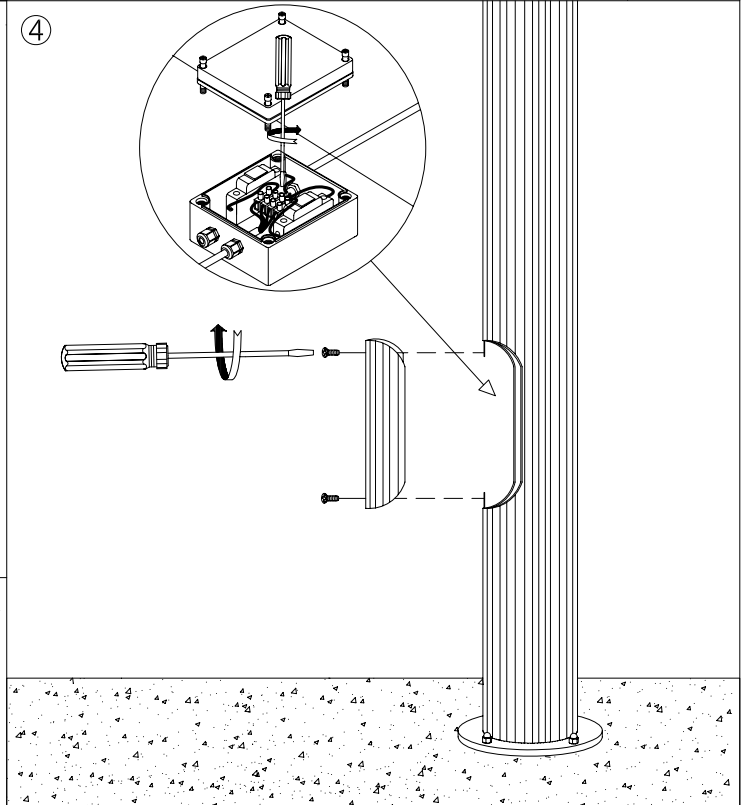

OUT 
TEMIS
55-9293-34-34

The photograph may not match the reference exactly. Please read the product description to identify the finish.

Download photometric file .ldt /.ies

TECHNICAL CHARACTERISTICS

Type:	Column
Units per box:	1
Net Weight (Kg):	21.75
EAN:	8435111055939

①

②

③

④

⑤

⑥