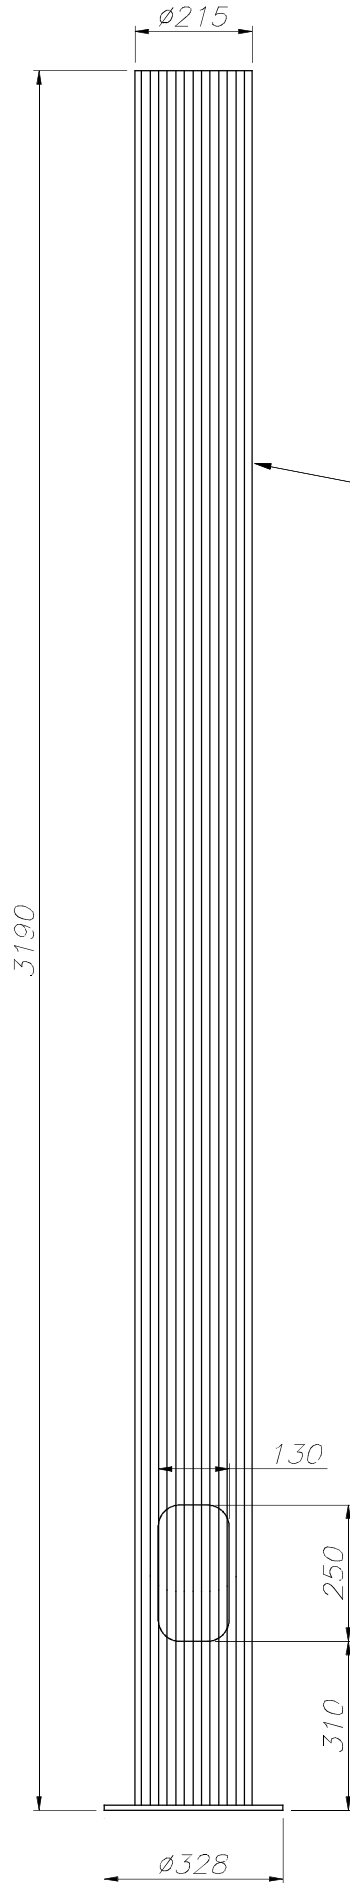

OUT 
TEMIS
55-9293-34-34

The photograph may not match the reference exactly. Please read the product description to identify the finish.

Download photometric file .ldt /.ies

TECHNICAL CHARACTERISTICS

Type:	Column
Units per box:	1
Net Weight (Kg):	21.75
EAN:	8435111055939

MATERIALS / FINISHES

Structure material: Extruded aluminium

Structure finish: Grey

ALUMINIO EXTRUSIONADO
EXTRUDED ALUMINUM

KIT DE INSTALACIÓN
INSTALLATION KIT

PLANTILLA DE INSTALACIÓN
INSTALLATION TEMPLATE

①

②

③

④

⑤

⑥