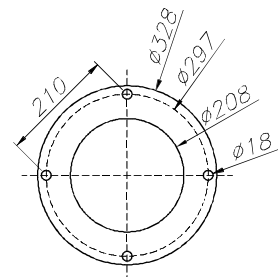

PLANTILLA DE INSTALACIÓN
INSTALLATION TEMPLATE