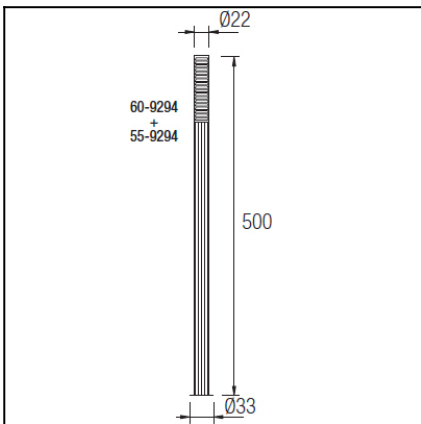

OUT 
TEMIS
55-9293-34-34

The photograph may not match the reference exactly. Please read the product description to identify the finish.

Download photometric file .ldt /.ies

TECHNICAL CHARACTERISTICS

Type:	Column
Units per box:	1
Net Weight (Kg):	21.75
EAN:	8435111055939

①

②

③

④

⑤

⑥