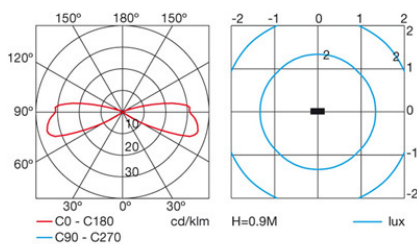

Download photometric file .ldt /.ies