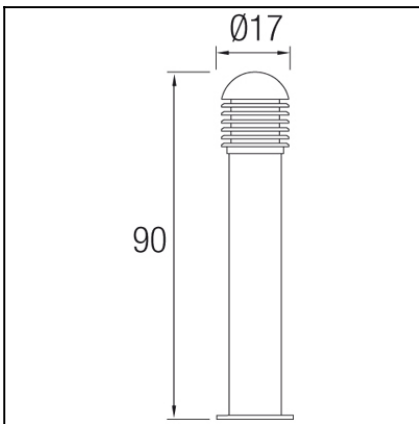

OUT 

BALIZAS

55-9320-34-M3

The photograph may not match the reference exactly. Please read the product description to identify the finish.

TECHNICAL CHARACTERISTICS

Type:	Beacon
IP Protection degrees:	IP44
IK Protection degrees:	IK08
Lampholder:	1 x E27
Power (W):	E27 MAX 100W
Total power consumption (W):	100
Voltage / Frequency:	230V/50-60Hz
Warranty (Years):	2
Units per box:	4
Net Weight (Kg):	2.67
EAN:	8435111075920,00

MATERIALS / FINISHES

Structure material:	High purity aluminium	Diffuser material:	Polycarbonate
Structure finish:	Grey	Diffuser finish:	Matt

Download photometric file .ldt /.ies

POLICARBONATO TRANSPARENTE MATE
TRANSPARENT MATT POLYCARBONATE