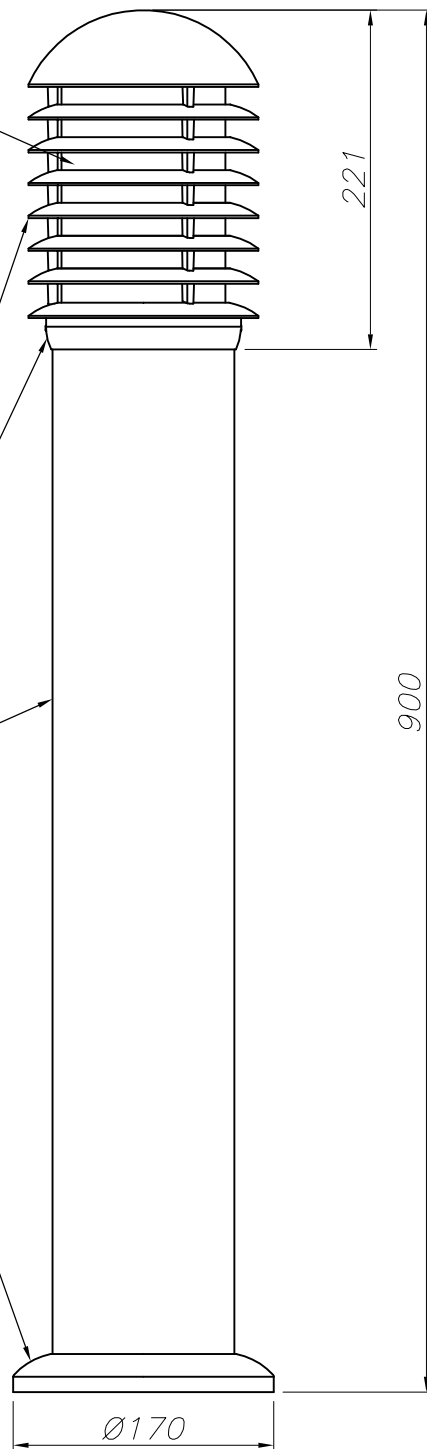

POLICARBONATO TRANSPARENTE MATE
TRANSPARENT MATT POLYCARBONATE

ALUMINIO DE ALTA PUREZA
HIGH QUALITY ALUMINUM

PLANTILLA DE INSTALACIÓN
INSTALLATION TEMPLATE