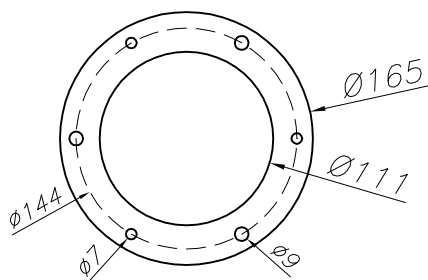

OUT 

BALIZAS

55-9320-34-M3

The photograph may not match the reference exactly. Please read the product description to identify the finish.

TECHNICAL CHARACTERISTICS

Type:	Beacon
IP Protection degrees:	IP44
IK Protection degrees:	IK08
Lampholder:	1 x E27
Power (W):	E27 MAX 100W
Total power consumption (W):	100
Voltage / Frequency:	230V/50-60Hz
Warranty (Years):	2
Units per box:	4
Net Weight (Kg):	2.67
EAN:	8435111075920,00

ALUMINIO DE ALTA PUREZA
HIGH QUALITY ALUMINUM

PLANTILLA DE INSTALACIÓN
INSTALLATION TEMPLATE

LED S-CY

OUTDOOR

55-9318
55-9319
55-9320