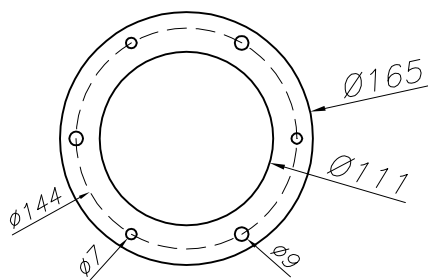

POLICARBONATO TRANSPARENTE MATE
TRANSPARENT MATT POLYCARBONATE

ALUMINIO DE ALTA PUREZA
HIGH QUALITY ALUMINUM

PLANTILLA DE INSTALACIÓN
INSTALLATION TEMPLATE