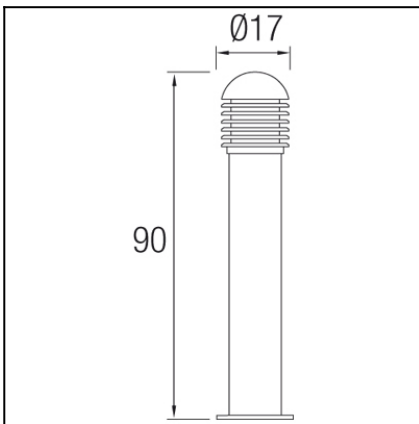

### TECHNICAL CHARACTERISTICS

Type:	Beacon
IP Protection degrees:	IP44
IK Protection degrees:	IK08
Lampholder:	1 x E27
Power (W):	E27 MAX 100W
Total power consumption (W):	100
Voltage / Frequency:	230V/50-60Hz
Warranty (Years):	2
Units per box:	4
Net Weight (Kg):	2.67
EAN:	8435111075937,00