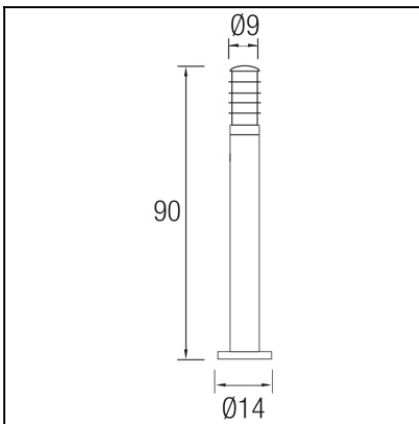

## 55-9329-18-B8

The photograph may not match the reference exactly. Please read the product description to identify the finish.

### TECHNICAL CHARACTERISTICS

|                              |                  |
|------------------------------|------------------|
| Type:                        | Beacon           |
| IP Protection degrees:       | IP44             |
| Lampholder:                  | 1 x E27          |
| Power (W):                   | E27 100          |
| Total power consumption (W): | 100              |
| Voltage / Frequency:         | 220-240V/50-60Hz |
| Warranty (Years):            | 2                |
| Units per box:               | 4                |
| Net Weight (Kg):             | 2.325            |
| EAN:                         | 8435111059029,00 |

ALUMINIO INYECTADO  
INJECTED ALUMINUM

Ø90

900

15

**LED S-C4**

**OUTD**

①

③