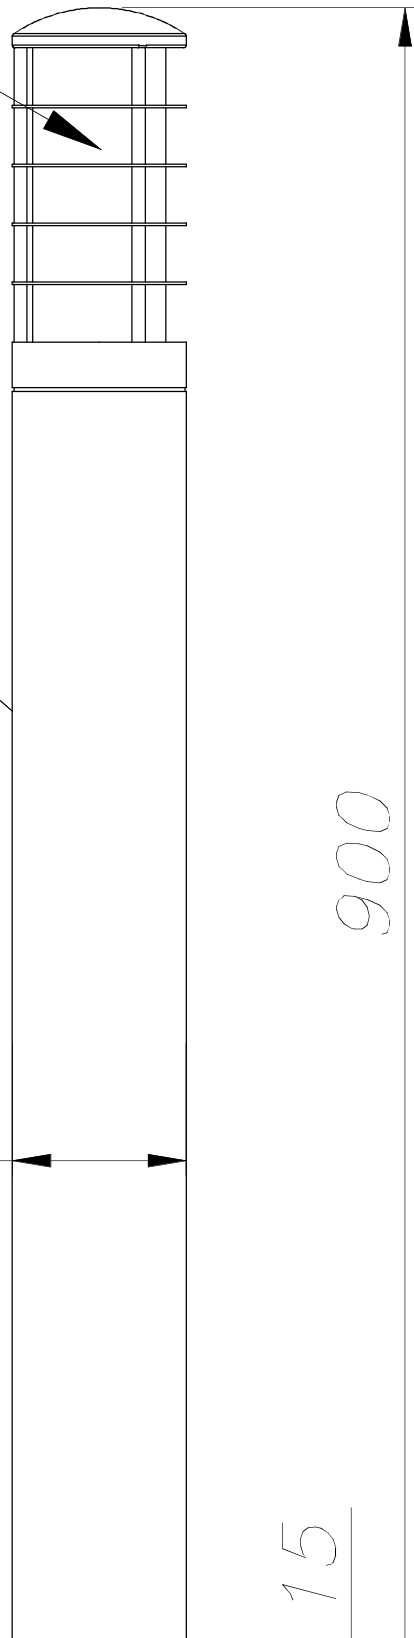

**OUT** 

## 55-9329-18-B8

The photograph may not match the reference exactly. Please read the product description to identify the finish.

### TECHNICAL CHARACTERISTICS

|                              |                  |
|------------------------------|------------------|
| Type:                        | Beacon           |
| IP Protection degrees:       | IP44             |
| Lampholder:                  | 1 x E27          |
| Power (W):                   | E27 100          |
| Total power consumption (W): | 100              |
| Voltage / Frequency:         | 220-240V/50-60Hz |
| Warranty (Years):            | 2                |
| Units per box:               | 4                |
| Net Weight (Kg):             | 2.325            |
| EAN:                         | 8435111059029,00 |

ALUMINIO INYECTADO  
INJECTED ALUMINUM

Ø90

900

15

**LED S-C4**

**OUTD**

①

③