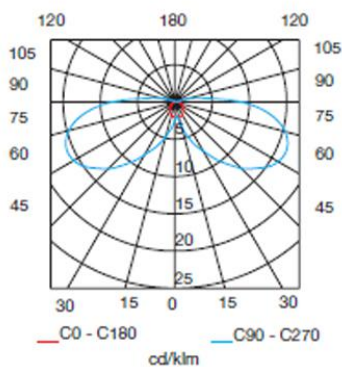

MATERIALS / FINISHES

Structure material:	High purity aluminium	Diffuser material:	Polycarbonate
Structure finish:	Grey	Diffuser finish:	Matt