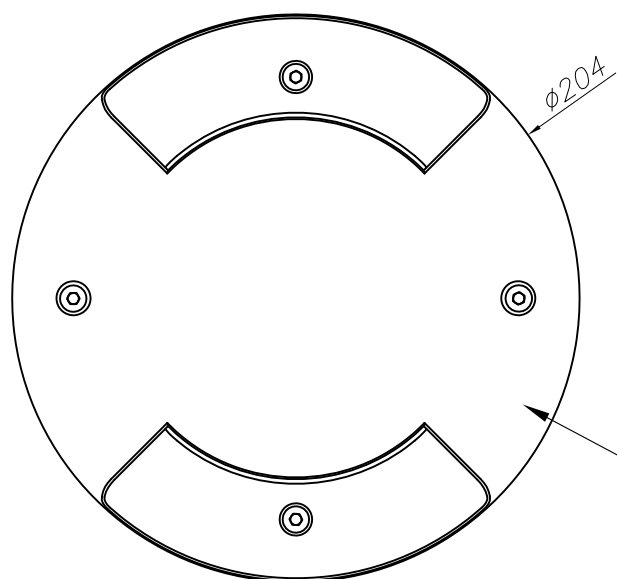

The photograph may not match the reference exactly. Please read the product description to identify the finish.

DESCRIPTION

May be flush mounted into the floor. Body produced in techno-polymer, lamp head in high grade aluminium and diffuser in frosted polycarbonate. Available in 12 different versions depending on the number of panes (one, two or four), on the finish (light or dark grey) and the light source (E-27 or LED). This version includes a 4,100K signal LED with a total output of 128 lm and includes a 230V driver. The E-27 version is compatible with LED and compact fluorescent lights (not supplied). IP67 and IK10. Its wire outlets on both sides makes it suitable for an array installation. Includes flush mounting box. Option of separate purchase of a coloured reflector accessory.

TECHNICAL CHARACTERISTICS

Type:	Uplight
IP Protection degrees:	IP67
IK Protection degrees:	IK10
Lampholder:	1 x E27
Power (W):	E27 MAX 20W
Total power consumption (W):	20
Voltage / Frequency:	230V/50-60Hz
Units per box:	4
Net Weight (Kg):	2.16
EAN:	8435111075210

71-9477-11-11

Structure material: Polycarbonate

71-9477-24-24

Structure material: Polycarbonate

71-9477-25-25

Structure material: Polycarbonate
Structure finish: Red

Luminaria		Ensayo		Lámpara	
Código	55-9427	Código	55-9427	Código	PLET20DL
Nombre	Uplight 20W TC-TSE opal 2 vent	Nombre	Uplight 1x20W TC-TSE E27	Número	1
Familia	- LEDS-C4	Fecha	25-11-2009	Posición	Universal
Eficiencia	4.57%	Sist. de Coorden.	C-G	Flujo Total	1100.00 lm
Valor Máximo	16.17 cd/klm	Posición	C=90.00 G=65.00	Bisimétrico	

Diam=205mm Incasso

Semiplanos C

CAJA DE EMPOTRAR
FLUSH FITTING BOX

ALUMINIO DE ALTA PUREZA
HIGH QUALITY ALUMINIUM