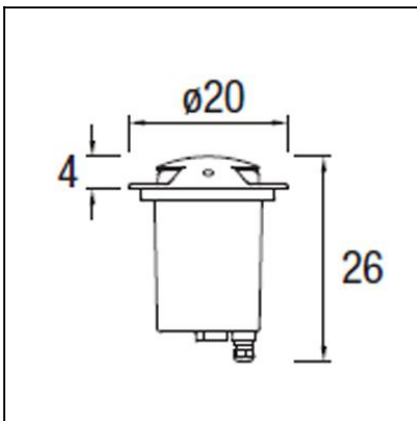

The photograph may not match the reference exactly. Please read the product description to identify the finish.

DESCRIPTION

May be flush mounted into the floor. Body produced in techno-polymer, lamp head in high grade aluminium and diffuser in frosted polycarbonate. Available in 12 different versions depending on the number of panes (one, two or four), on the finish (light or dark grey) and the light source (E-27 or LED). This version includes a 4,100K signal LED with a total output of 128 lm and includes a 230V driver. The E-27 version is compatible with LED and compact fluorescent lights (not supplied). IP67 and IK10. Its wire outlets on both sides makes it suitable for an array installation. Includes flush mounting box. Option of separate purchase of a coloured reflector accessory.

TECHNICAL CHARACTERISTICS

Type:	Uplight
IP Protection degrees:	IP67
IK Protection degrees:	IK10
Lampholder:	1 x E27
Power (W):	E27 MAX 20W
Total power consumption (W):	20
Voltage / Frequency:	230V/50-60Hz
Units per box:	4
Net Weight (Kg):	2.16
EAN:	8435111075210

71-9477-11-11

Structure material: Polycarbonate

71-9477-24-24

Structure material: Polycarbonate

71-9477-25-25

Structure material: Polycarbonate
Structure finish: Red

Luminaria		Ensayo		Lámpara	
Código	55-9427	Código	55-9427	Código	PLET20DL
Nombre	Uplight 20W TC-TSE opal 2 vent	Nombre	Uplight 1x20W TC-TSE E27	Número	1
Familia	- LEDS-C4	Fecha	25-11-2009	Posición	Universal
Eficiencia	4.57%	Sist. de Coorden.	C-G	Flujo Total	1100.00 lm
Valor Máximo	16.17 cd/klm	Posición	C=90.00 G=65.00	Bisimétrico	

Diam=205mm Incasso

Semiplanos C

CAJA DE EMPOTRAR
FLUSH FITTING BOX

ALUMINIO DE ALTA PUREZA
HIGH QUALITY ALUMINIUM