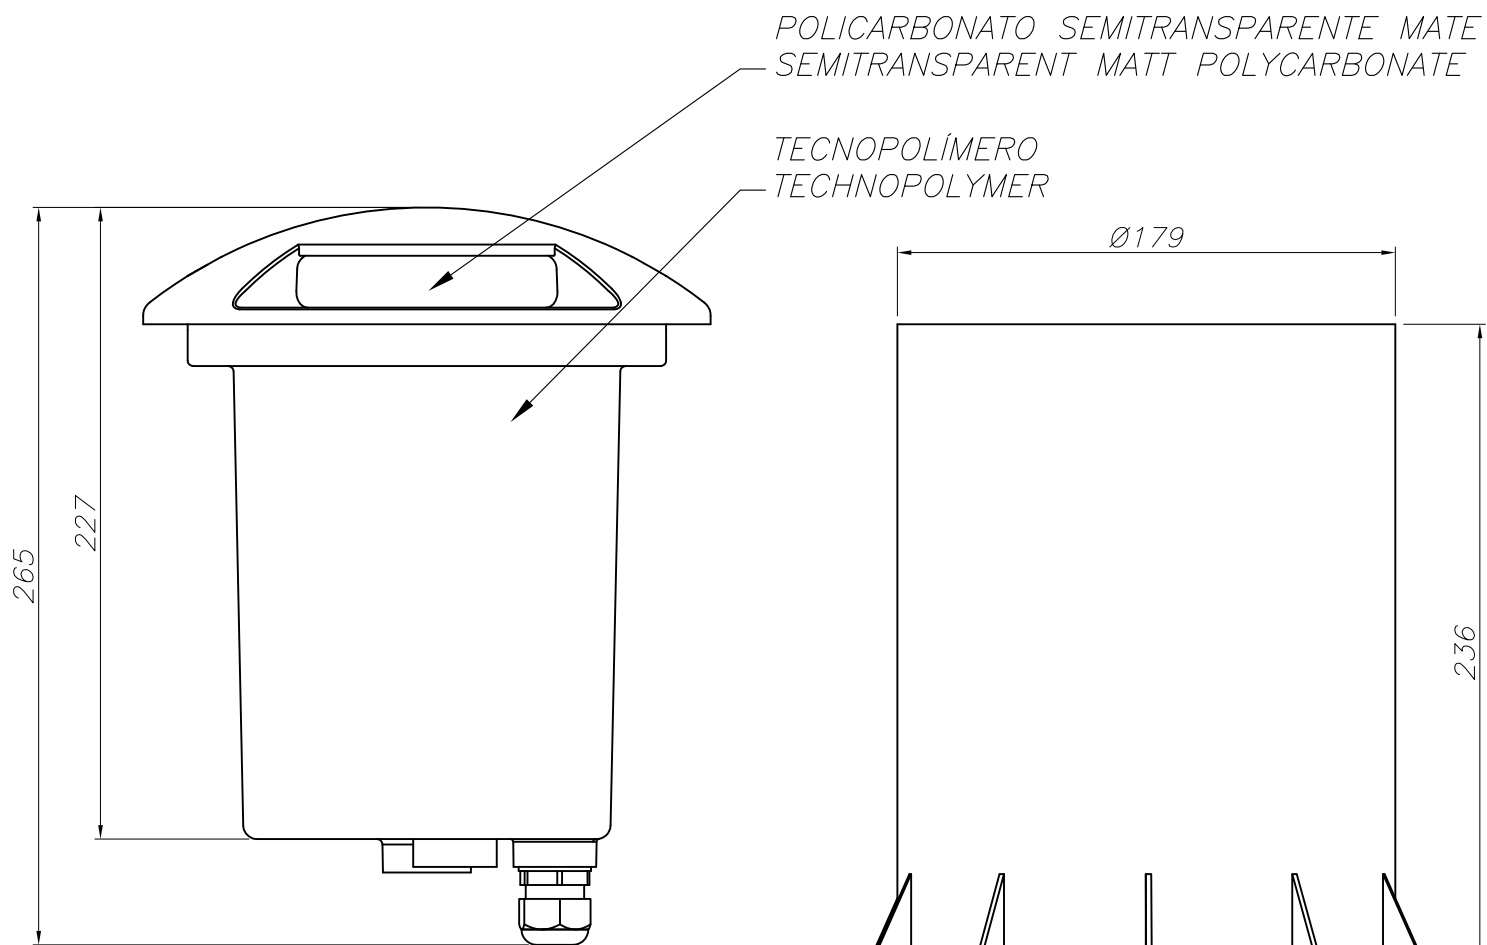

The photograph may not match the reference exactly. Please read the product description to identify the finish.

DESCRIPTION

May be flush mounted into the floor. Body produced in techno-polymer, lamp head in high grade aluminium and diffuser in frosted polycarbonate. Available in 12 different versions depending on the number of panes (one, two or four), on the finish (light or dark grey) and the light source (E-27 or LED). This version includes a 4,100K signal LED with a total output of 128 lm and includes a 230V driver. The E-27 version is compatible with LED and compact fluorescent lights (not supplied). IP67 and IK10. Its wire outlets on both sides makes it suitable for an array installation. Includes flush mounting box. Option of separate purchase of a coloured reflector accessory.

TECHNICAL CHARACTERISTICS

Type:	Uplight
IP Protection degrees:	IP67
IK Protection degrees:	IK10
Lampholder:	1 x E27
Power (W):	E27 MAX 20W
Total power consumption (W):	20
Voltage / Frequency:	230V/50-60Hz
Units per box:	4
Net Weight (Kg):	2.16
EAN:	8435111075210

71-9477-11-11

Structure material: Polycarbonate

71-9477-24-24

Structure material: Polycarbonate

71-9477-25-25

Structure material: Polycarbonate
Structure finish: Red

Luminaria		Ensayo		Lámpara	
Código	55-9427	Código	55-9427	Código	PLET20DL
Nombre	Uplight 20W TC-TSE opal 2 vent	Nombre	Uplight 1x20W TC-TSE E27	Número	1
Familia	- LEDS-C4	Fecha	25-11-2009	Posición	Universal
Eficiencia	4.57%	Sist. de Coorden.	C-G	Flujo Total	1100.00 lm
Valor Máximo	16.17 cd/klm	Posición	C=90.00 G=65.00	Bisimétrico	

Diam=205mm Incasso

Semiplanos C

CAJA DE EMPOTRAR
FLUSH FITTING BOX

ALUMINIO DE ALTA PUREZA
HIGH QUALITY ALUMINIUM