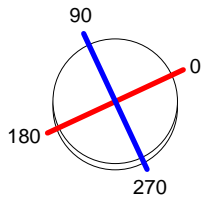

The photograph may not match the reference exactly. Please read the product description to identify the finish.

DESCRIPTION

Lamp post produced in extruded aluminium with a clear polycarbonate diffuser. Available in 4 x 2G11 55W (with height options of 270 cm or 350 cm) and also available in 2 x GX24q-4 26W, 32W and 42W. Top brand 230V electronic components included. Finished in grey. Grooved surface to discourage bill posting. Includes anti-light pollution reflector and installation kit including fixing bolts. Option of separate purchase of a rotatable reflector accessory.

71-9515-52-52

Structure material:

Aluminium

Structure finish:

Shiny

Grey

Luminaria		Ensayo		Lámpara	
Código	55-9431	Código	55-9431	Código	PLT42844P
Nombre	Baliza 2x42W TC-TEL celosía	Nombre	Baliza 2x42W TC-TEL GX24q-4	Número	2
Familia	- LEDS-C4	Fecha	26-11-2009	Posición	Universal
Eficiencia	17.80%	Sist. de Coorden.	C-G	Flujo Total	6400.00 lm
Valor Máximo	37.05 cd/klm	Posición	C=60.00 G=55.00		Asimétrico

Diam=140mm

Semiplanos C

①

②

③

④

⑤

⑥