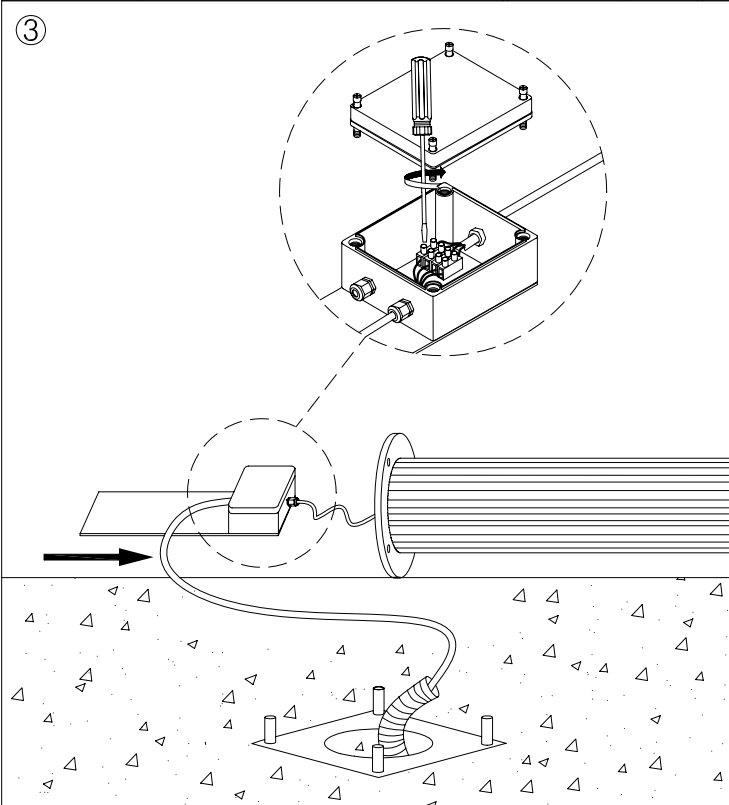

The photograph may not match the reference exactly. Please read the product description to identify the finish.

DESCRIPTION

Lamp post produced in extruded aluminium with a clear polycarbonate diffuser. Available in 4 x 2G11 55W (with height options of 270 cm or 350 cm) and also available in 2 x GX24q-4 26W, 32W and 42W. Top brand 230V electronic components included. Finished in grey. Grooved surface to discourage bill posting. Includes anti-light pollution reflector and installation kit including fixing bolts. Option of separate purchase of a rotatable reflector accessory.

71-9515-52-52

Structure material:

Aluminium

Structure finish:

Shiny

Grey

Luminaria		Ensayo		Lámpara	
Código	55-9431	Código	55-9431	Código	PLT42844P
Nombre	Baliza 2x42W TC-TEL celosía	Nombre	Baliza 2x42W TC-TEL GX24q-4	Número	2
Familia	- LEDS-C4	Fecha	26-11-2009	Posición	Universal
Eficiencia	17.80%	Sist. de Coorden.	C-G	Flujo Total	6400.00 lm
Valor Máximo	37.05 cd/klm	Posición	C=60.00 G=55.00		Asimétrico

Diam=140mm

Semiplanos C

①

②

③

④

⑤

⑥