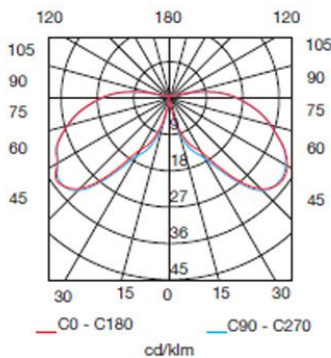

GEAR

Gear included: Yes, electronic

Download photometric file .ldt / .ies