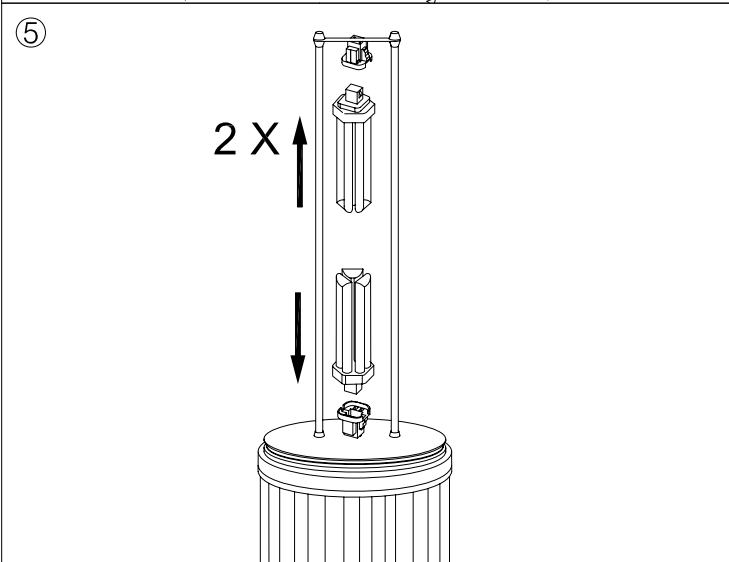

The photograph may not match the reference exactly. Please read the product description to identify the finish.

DESCRIPTION

Lamp post produced in extruded aluminium with a clear polycarbonate diffuser. Available in 4 x 2G11 55W (with height options of 270 cm or 350 cm) and also available in 2 x GX24q-4 26W, 32W and 42W. Top brand 230V electronic components included. Finished in grey. Grooved surface to discourage bill posting. Includes anti-light pollution reflector and installation kit including fixing bolts. Option of separate purchase of a rotatable reflector accessory.

71-9515-52-52

Structure material:

Aluminium

Structure finish:

Shiny

Grey

Luminaria		Ensayo		Lámpara	
Código	55-9431	Código	55-9431	Código	PLT42844P
Nombre	Baliza 2x42W TC-TEL celosía	Nombre	Baliza 2x42W TC-TEL GX24q-4	Número	2
Familia	- LEDS-C4	Fecha	26-11-2009	Posición	Universal
Eficiencia	17.80%	Sist. de Coorden.	C-G	Flujo Total	6400.00 lm
Valor Máximo	37.05 cd/klm	Posición	C=60.00 G=55.00		Asimétrico

Diam=140mm

Semiplanos C

①

②

③

④

⑤

⑥