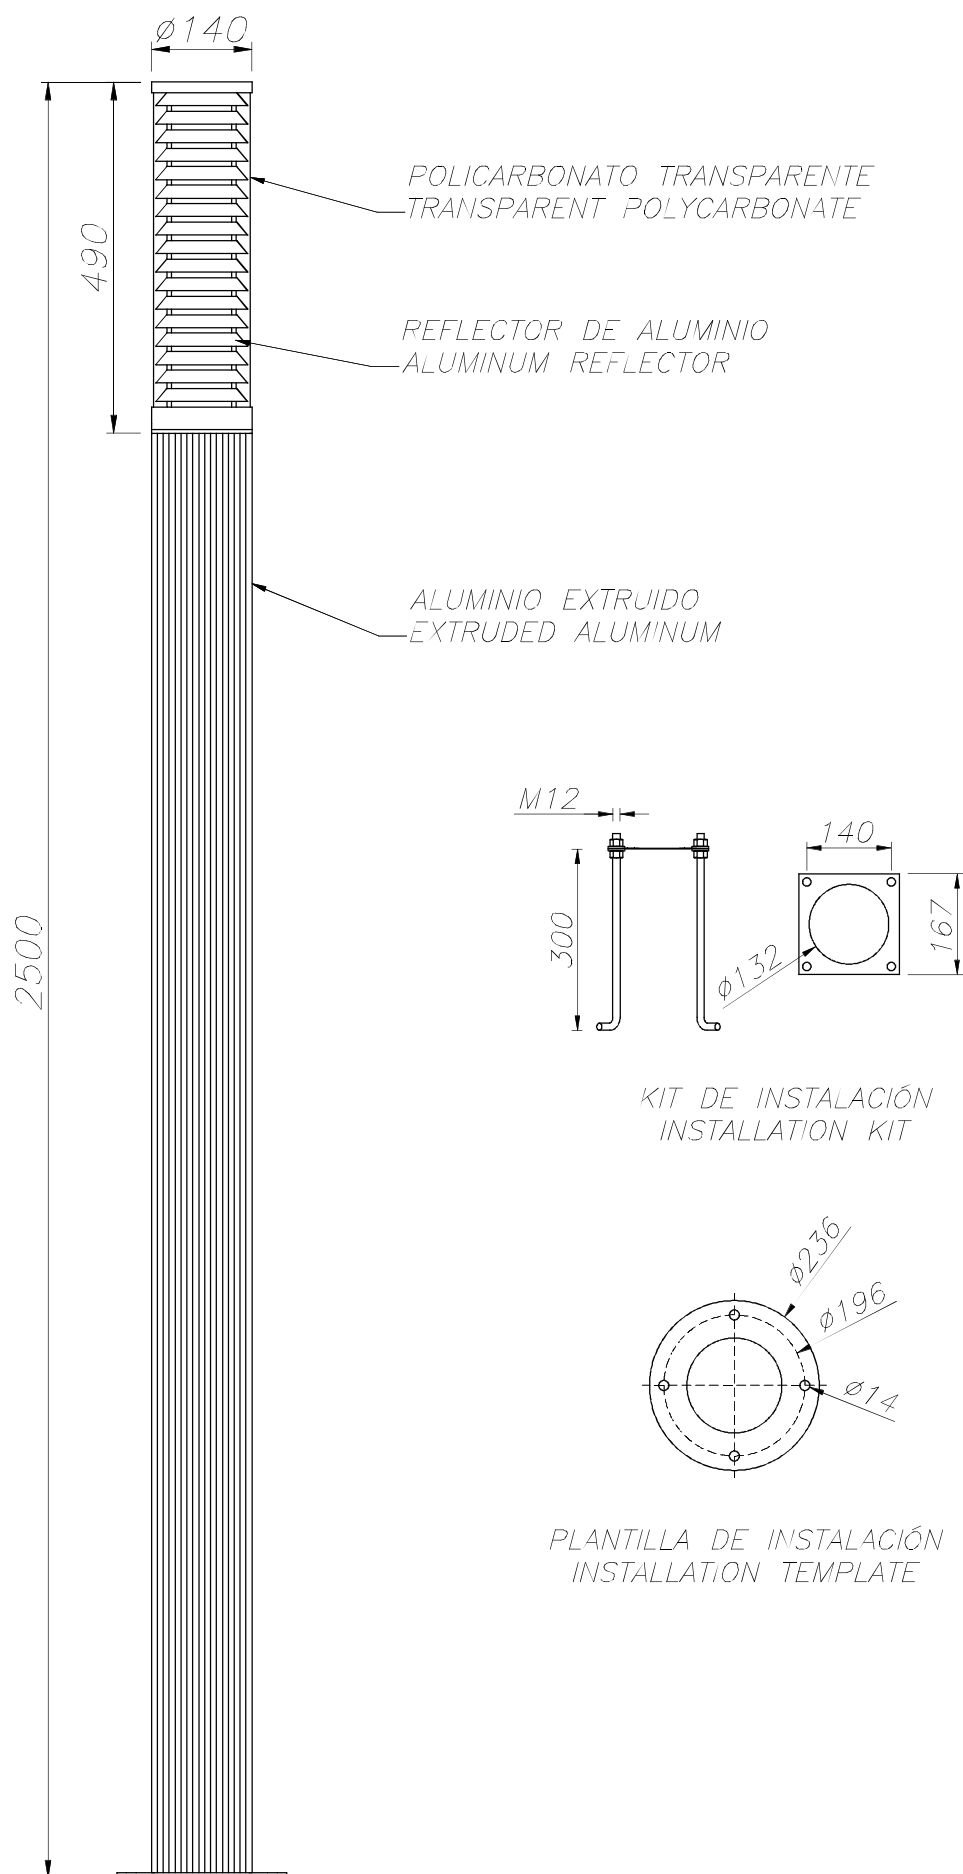

The photograph may not match the reference exactly. Please read the product description to identify the finish.

DESCRIPTION

Lamp post produced in extruded aluminium with a clear polycarbonate diffuser. Available in 4 x 2G11 55W (with height options of 270 cm or 350 cm) and also available in 2 x GX24q-4 26W, 32W and 42W. Top brand 230V electronic components included. Finished in grey. Grooved surface to discourage bill posting. Includes anti-light pollution reflector and installation kit including fixing bolts. Option of separate purchase of a rotatable reflector accessory.

TECHNICAL CHARACTERISTICS

Type:	Streetlight
IP Protection degrees:	IP65
IK Protection degrees:	IK08
Lampholder:	2 x GX24q4
Power (W):	GX24q4 de 2 x 26W hasta 2 x 42W
Voltage / Frequency:	230V/50-60Hz
Warranty (Years):	2
Units per box:	1
Net Weight (Kg):	11.6
EAN:	8435111075241,00

71-9515-52-52

Structure material:

Aluminium

Structure finish:

Shiny

Grey

Luminaria		Ensayo		Lámpara	
Código	55-9431	Código	55-9431	Código	PLT42844P
Nombre	Baliza 2x42W TC-TEL celosía	Nombre	Baliza 2x42W TC-TEL GX24q-4	Número	2
Familia	- LEDS-C4	Fecha	26-11-2009	Posición	Universal
Eficiencia	17.80%	Sist. de Coorden.	C-G	Flujo Total	6400.00 lm
Valor Máximo	37.05 cd/klm	Posición	C=60.00 G=55.00		Asimétrico

Diam=140mm

Semiplanos C

①

②

③

④

⑤

⑥