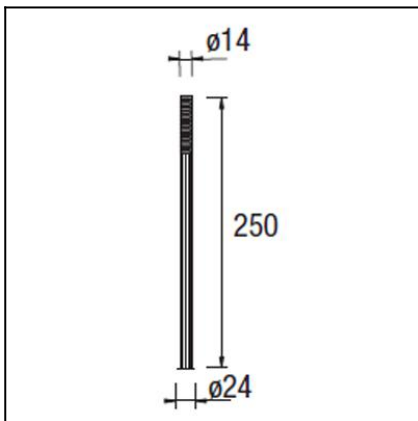

The photograph may not match the reference exactly. Please read the product description to identify the finish.

DESCRIPTION

Lamp post produced in extruded aluminium with a clear polycarbonate diffuser. Available in 4 x 2G11 55W (with height options of 270 cm or 350 cm) and also available in 2 x GX24q-4 26W, 32W and 42W. Top brand 230V electronic components included. Finished in grey. Grooved surface to discourage bill posting. Includes anti-light pollution reflector and installation kit including fixing bolts. Option of separate purchase of a rotatable reflector accessory.

TECHNICAL CHARACTERISTICS

Type:	Streetlight
IP Protection degrees:	IP65
IK Protection degrees:	IK08
Lampholder:	2 x GX24q4
Power (W):	GX24q4 de 2 x 26W hasta 2 x 42W
Voltage / Frequency:	230V/50-60Hz
Warranty (Years):	2
Units per box:	1
Net Weight (Kg):	11.6
EAN:	8435111075241,00

71-9515-52-52

Structure material:

Aluminium

Structure finish:

Shiny

Grey

Luminaria		Ensayo		Lámpara	
Código	55-9431	Código	55-9431	Código	PLT42844P
Nombre	Baliza 2x42W TC-TEL celosía	Nombre	Baliza 2x42W TC-TEL GX24q-4	Número	2
Familia	- LEDS-C4	Fecha	26-11-2009	Posición	Universal
Eficiencia	17.80%	Sist. de Coorden.	C-G	Flujo Total	6400.00 lm
Valor Máximo	37.05 cd/klm	Posición	C=60.00 G=55.00		Asimétrico

Diam=140mm

Semiplanos C

①

②

③

④

⑤

⑥