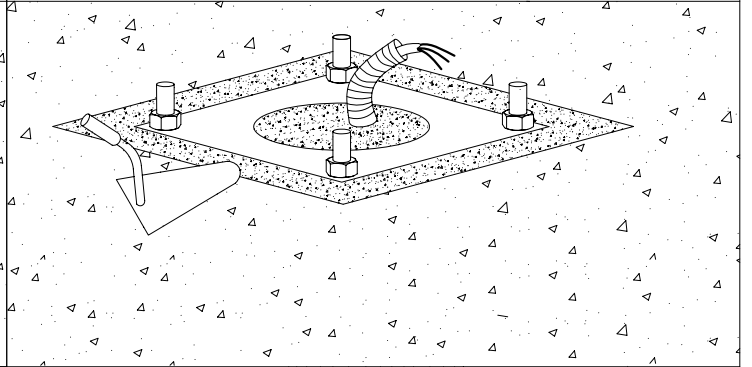

The photograph may not match the reference exactly. Please read the product description to identify the finish.

DESCRIPTION

Lamp post produced in extruded aluminium with a clear polycarbonate diffuser. Available in 4 x 2G11 55W (with height options of 270 cm or 350 cm) and also available in 2 x GX24q-4 26W, 32W and 42W. Top brand 230V electronic components included. Finished in grey. Grooved surface to discourage bill posting. Includes anti-light pollution reflector and installation kit including fixing bolts. Option of separate purchase of a rotatable reflector accessory.

71-9515-52-52

Structure material:

Aluminium

Structure finish:

Shiny

Grey

Luminaria		Ensayo		Lámpara	
Código	55-9431	Código	55-9431	Código	PLT42844P
Nombre	Baliza 2x42W TC-TEL celosía	Nombre	Baliza 2x42W TC-TEL GX24q-4	Número	2
Familia	- LEDS-C4	Fecha	26-11-2009	Posición	Universal
Eficiencia	17.80%	Sist. de Coorden.	C-G	Flujo Total	6400.00 lm
Valor Máximo	37.05 cd/klm	Posición	C=60.00 G=55.00		Asimétrico

Diam=140mm

Semiplanos C

①

②

③

④

⑤

⑥