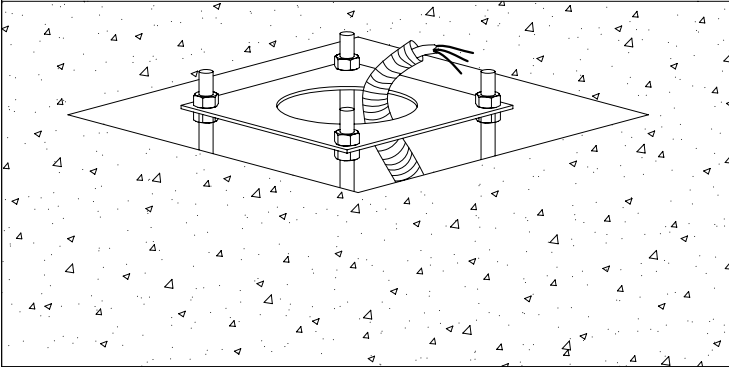

The photograph may not match the reference exactly. Please read the product description to identify the finish.

DESCRIPTION

Lamp post produced in extruded aluminium with a clear polycarbonate diffuser. Available in 4 x 2G11 55W (with height options of 270 cm or 350 cm) and also available in 2 x GX24q-4 26W, 32W and 42W. Top brand 230V electronic components included. Finished in grey. Grooved surface to discourage bill posting. Includes anti-light pollution reflector and installation kit including fixing bolts. Option of separate purchase of a rotatable reflector accessory.

71-9515-52-52

Structure material:

Aluminium

Structure finish:

Shiny

Grey

Luminaria		Ensayo		Lámpara	
Código	55-9431	Código	55-9431	Código	PLT42844P
Nombre	Baliza 2x42W TC-TEL celosía	Nombre	Baliza 2x42W TC-TEL GX24q-4	Número	2
Familia	- LEDS-C4	Fecha	26-11-2009	Posición	Universal
Eficiencia	17.80%	Sist. de Coorden.	C-G	Flujo Total	6400.00 lm
Valor Máximo	37.05 cd/klm	Posición	C=60.00 G=55.00		Asimétrico

Diam=140mm

Semiplanos C

①

②

③

④

⑤

⑥