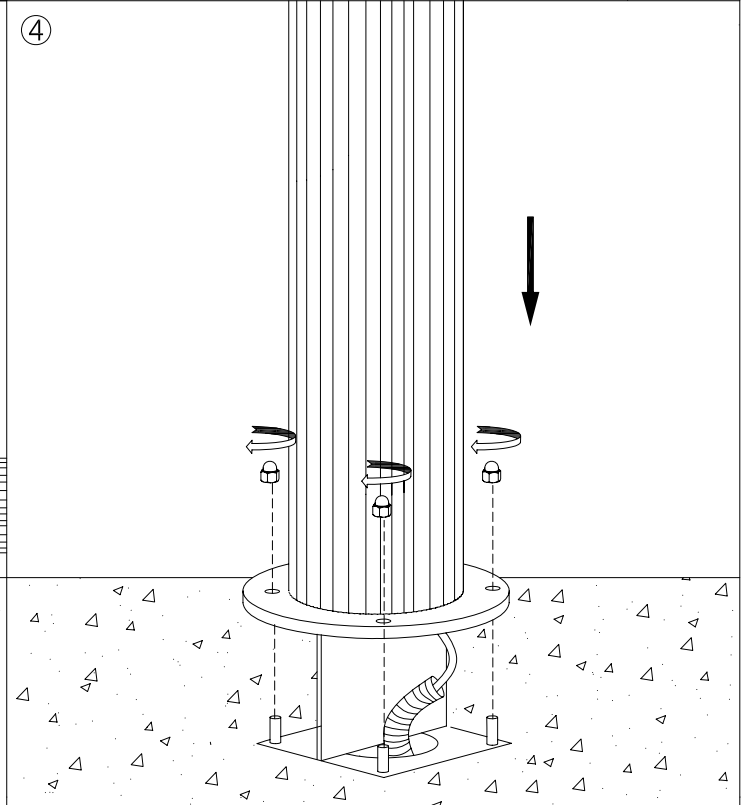

The photograph may not match the reference exactly. Please read the product description to identify the finish.

DESCRIPTION

Lamp post produced in extruded aluminium with a clear polycarbonate diffuser. Available in 4 x 2G11 55W (with height options of 270 cm or 350 cm) and also available in 2 x GX24q-4 26W, 32W and 42W. Top brand 230V electronic components included. Finished in grey. Grooved surface to discourage bill posting. Includes anti-light pollution reflector and installation kit including fixing bolts. Option of separate purchase of a rotatable reflector accessory.

TECHNICAL CHARACTERISTICS

Type:	Streetlight
IP Protection degrees:	IP65
IK Protection degrees:	IK08
Lampholder:	2 x GX24q4
Power (W):	GX24q4 de 2 x 26W hasta 2 x 42W
Voltage / Frequency:	230V/50-60Hz
Warranty (Years):	2
Units per box:	1
Net Weight (Kg):	11.6
EAN:	8435111075241,00

71-9515-52-52

Structure material:

Aluminium

Structure finish:

Shiny

Grey

Luminaria		Ensayo		Lámpara	
Código	55-9431	Código	55-9431	Código	PLT42844P
Nombre	Baliza 2x42W TC-TEL celosía	Nombre	Baliza 2x42W TC-TEL GX24q-4	Número	2
Familia	- LEDS-C4	Fecha	26-11-2009	Posición	Universal
Eficiencia	17.80%	Sist. de Coorden.	C-G	Flujo Total	6400.00 lm
Valor Máximo	37.05 cd/klm	Posición	C=60.00 G=55.00		Asimétrico

Diam=140mm

Semiplanos C

①

②

③

④

⑤

⑥