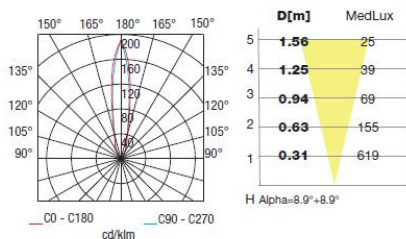

Download photometric file .ldt / .ies