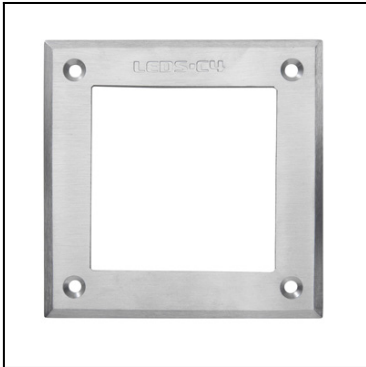

The photograph may not match the reference exactly. Please read the product description to identify the finish.

TECHNICAL CHARACTERISTICS

Type:	Downlight
Adjustable $\pm 15^\circ$ on the vertical axis	
IP Protection degrees:	IP67
IK Protection degrees:	IK08
Bulb:	3 x LED Edison. Led RGB
Power (W):	1W RGB LED
Voltage / Frequency:	12VDC
Warranty (Years):	2
Units per box:	12
Net Weight (Kg):	0.845
EAN:	8435111076231,00

MATERIALS / FINISHES

Structure material: Stainless steel AISI304 Injected aluminium	Diffuser material: Glass
	Diffuser finish: Tempered

GEAR

Necessary equipment not included. For more information check website / catalogs / sales organization.

Download photometric file .ldt / .ies

71-9451-CA-CA

**Structure material:** Stainless steel AISI316

71-9451-Y4-Y4

**Structure material:** Stainless steel AISI316

71-9630-34-34

**Structure material:** Injected aluminium
Structure finish: Grey

IP54

71-9631-34-34

**Structure material:** Injected aluminium
Structure finish: Grey

IP54

71-9632-34-34

Structure material: Injected aluminium
Structure finish: Grey

IP54