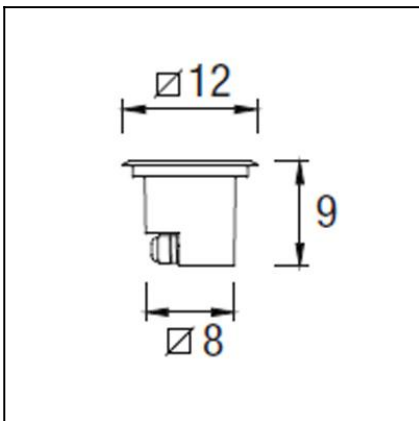

The photograph may not match the reference exactly. Please read the product description to identify the finish.

TECHNICAL CHARACTERISTICS

Type:	Downlight
Adjustable $\pm 15^\circ$ on the vertical axis	
IP Protection degrees:	IP67
IK Protection degrees:	IK08
Bulb:	3 x LED Edison. Led RGB
Power (W):	1W RGB LED
Voltage / Frequency:	12VDC
Warranty (Years):	2
Units per box:	12
Net Weight (Kg):	0.845
EAN:	8435111076231,00