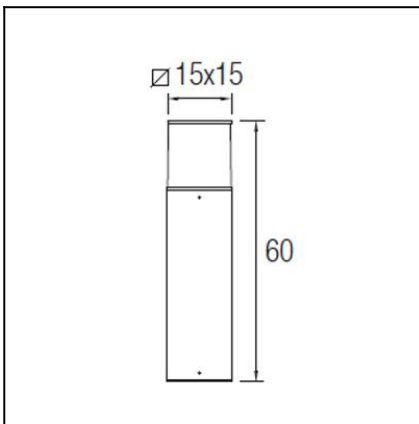

The photograph may not match the reference exactly. Please read the product description to identify the finish.

### TECHNICAL CHARACTERISTICS

Type:	Beacon
IP Protection degrees:	IP54
IK Protection degrees:	IK10
Lampholder:	1 x E27
Power (W):	E27 MAX 60W
Total power consumption (W):	60
Voltage / Frequency:	230V/50-60Hz
Warranty (Years):	2
Units per box:	2
Net Weight (Kg):	3.195
EAN:	8435111082089,00