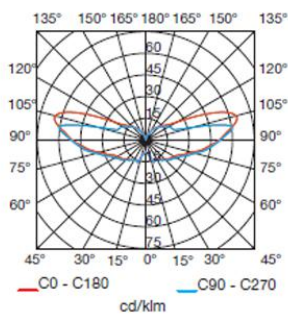

MATERIALS / FINISHES

Structure material: High purity aluminium
Structure finish: Urban grey

Diffuser material: Polycarbonate
Diffuser finish: Matt

PL 13W