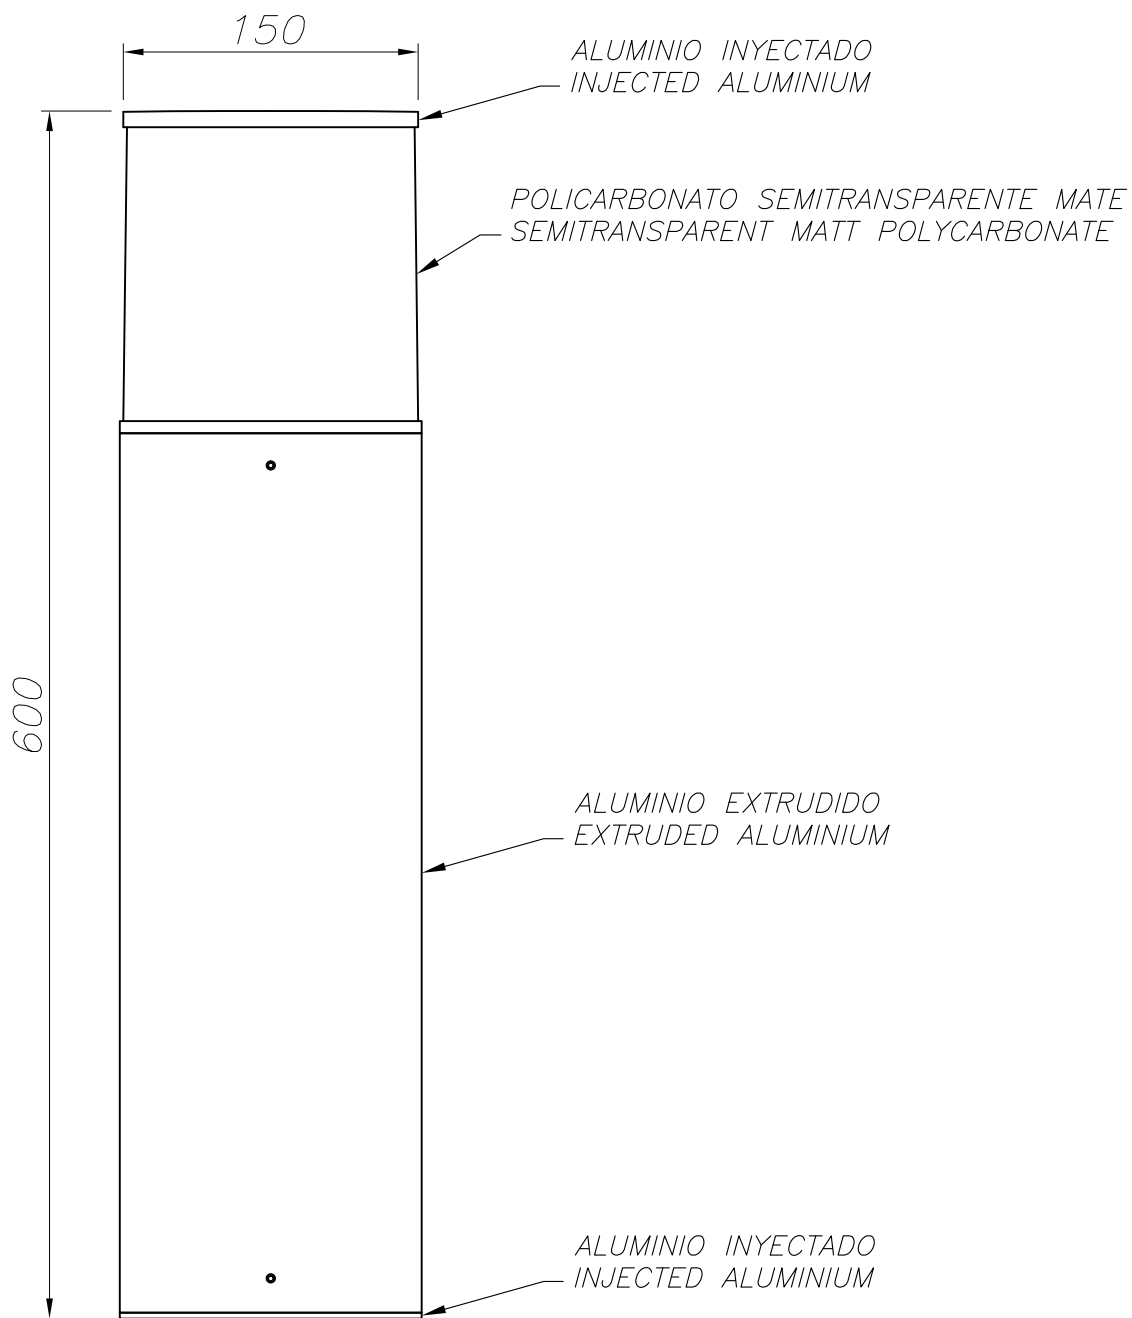

### TECHNICAL CHARACTERISTICS

Type:	Beacon
IP Protection degrees:	IP54
IK Protection degrees:	IK10
Lampholder:	1 x E27
Power (W):	E27 MAX 60W
Total power consumption (W):	60
Voltage / Frequency:	230V/50-60Hz
Warranty (Years):	2
Units per box:	2
Net Weight (Kg):	3.195
EAN:	8435111082089,00

### MATERIALS / FINISHES

**Structure material:** High purity aluminium  
**Structure finish:** Urban grey

**Diffuser material:** Polycarbonate  
**Diffuser finish:** Matt

PL 13W

Download photometric file .ldt / .ies