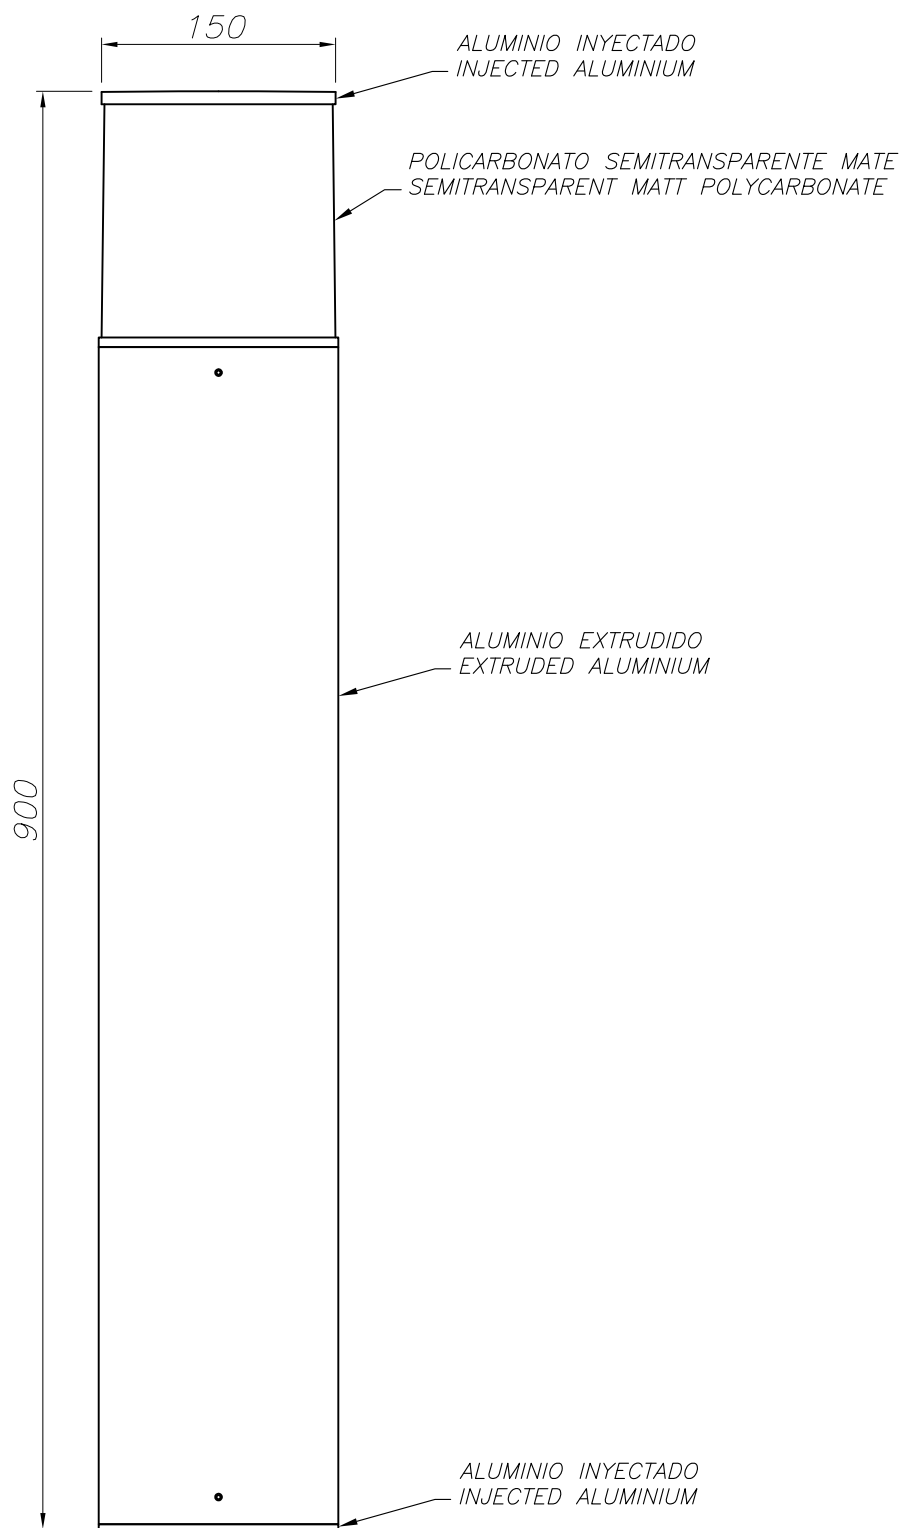

OUT 

CUBIK

55-9549-34-M3

The photograph may not match the reference exactly. Please read the product description to identify the finish.

Download photometric file .ldt /.ies

TECHNICAL CHARACTERISTICS

Type:	Beacon
IP Protection degrees:	IP54
IK Protection degrees:	IK10
Lampholder:	1 x E27
Power (W):	E27 max. 60W
Voltage / Frequency:	220-240V/50-60Hz
Units per box:	2
Net Weight (Kg):	4.75
EAN:	8435111088425

MATERIALS / FINISHES

Structure material:	Extruded aluminium	Diffuser material:	Polycarbonate
Structure finish:	Grey	Diffuser finish:	Matt

PLANTILLA DE INSTALACION
INSTALLATION TEMPLATE