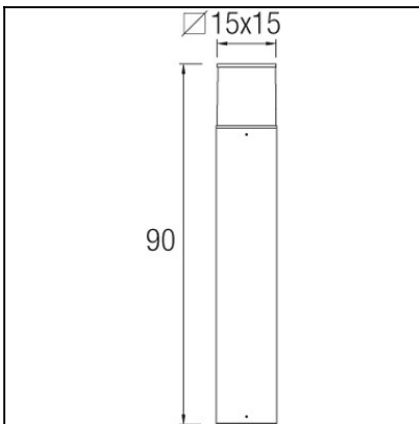

OUT 

CUBIK

55-9549-34-M3

The photograph may not match the reference exactly. Please read the product description to identify the finish.

Download photometric file .ldt /.ies

TECHNICAL CHARACTERISTICS

Type:	Beacon
IP Protection degrees:	IP54
IK Protection degrees:	IK10
Lampholder:	1 x E27
Power (W):	E27 max. 60W
Voltage / Frequency:	220-240V/50-60Hz
Units per box:	2
Net Weight (Kg):	4.75
EAN:	8435111088425