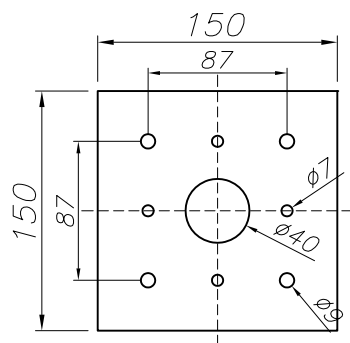

PLANTILLA DE INSTALACION
INSTALLATION TEMPLATE