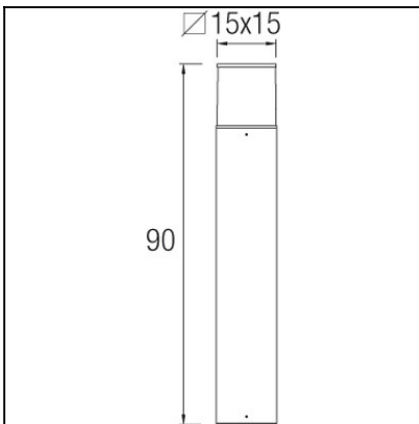

The photograph may not match the reference exactly. Please read the product description to identify the finish.

Download photometric file .ldt /.ies

TECHNICAL CHARACTERISTICS

Type:	Beacon
IP Protection degrees:	IP54
IK Protection degrees:	IK10
Lampholder:	1 x E27
Power (W):	E27 max. 60W
Voltage / Frequency:	220-240V/50-60Hz
Units per box:	2
Net Weight (Kg):	4.75
EAN:	8435111088432