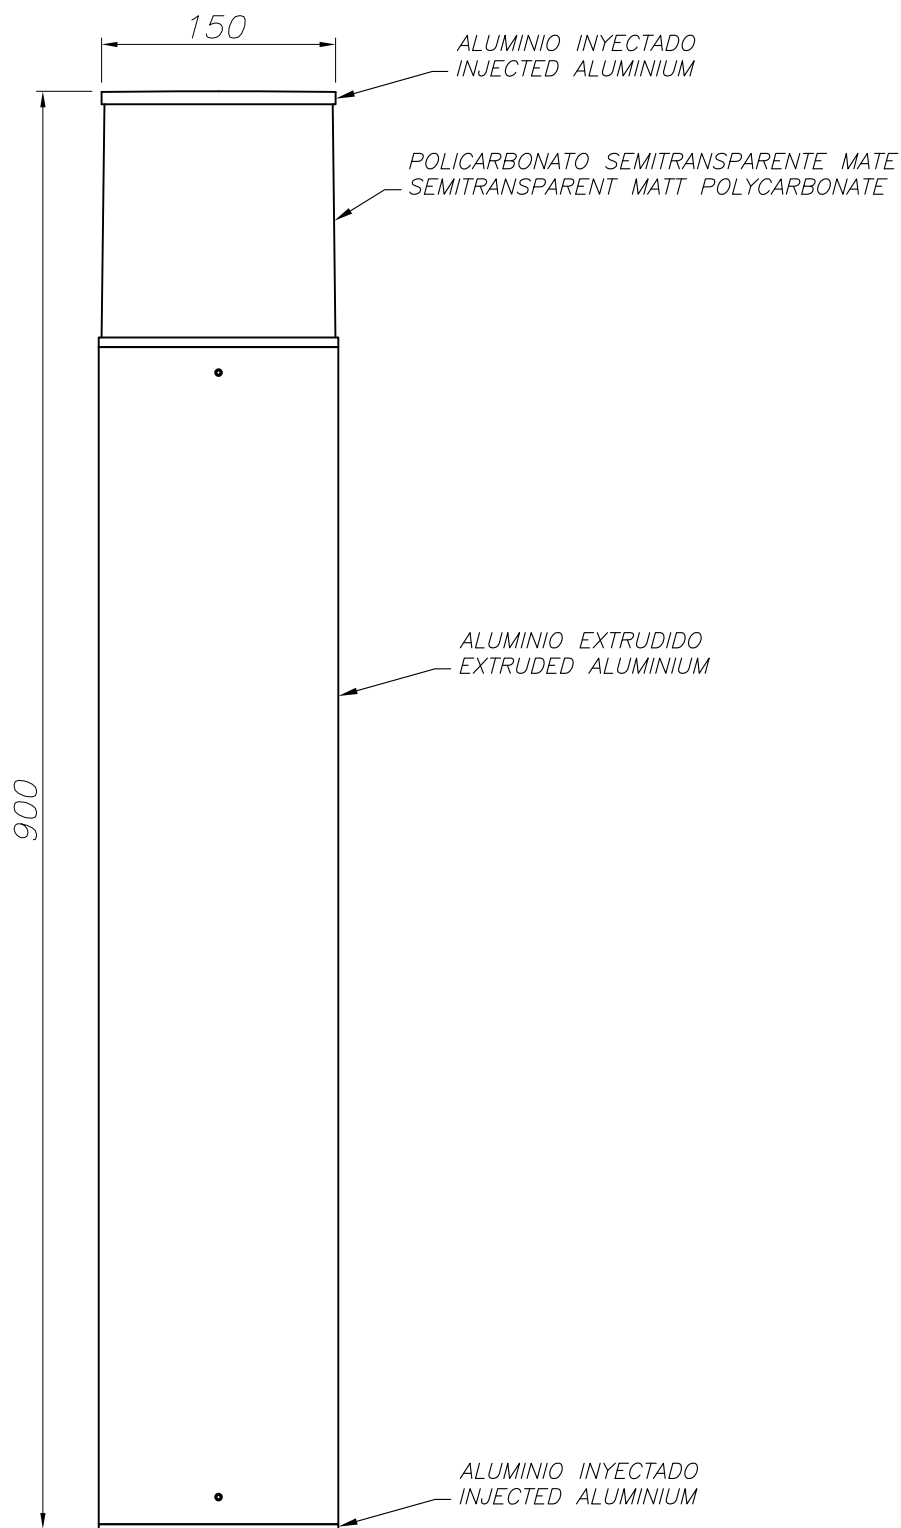

The photograph may not match the reference exactly. Please read the product description to identify the finish.

Download photometric file .ldt /.ies

TECHNICAL CHARACTERISTICS

Type:	Beacon
IP Protection degrees:	IP54
IK Protection degrees:	IK10
Lampholder:	1 x E27
Power (W):	E27 max. 60W
Voltage / Frequency:	220-240V/50-60Hz
Units per box:	2
Net Weight (Kg):	4.75
EAN:	8435111088432

MATERIALS / FINISHES

Structure material:	Extruded aluminium	Diffuser material:	Polycarbonate
Structure finish:	Urban grey	Diffuser finish:	Matt

PLANTILLA DE INSTALACION
INSTALLATION TEMPLATE