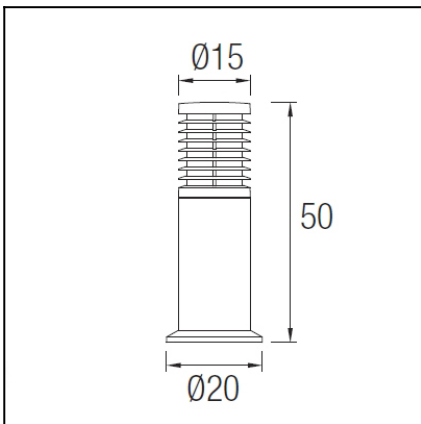

The photograph may not match the reference exactly. Please read the product description to identify the finish.

**TECHNICAL CHARACTERISTICS**

Type:	Beacon
IP Protection degrees:	IP65
IK Protection degrees:	IK08
Lampholder:	1 x E27
Power (W):	E27 max.23
Voltage / Frequency:	220-240V/50-60Hz
Warranty (Years):	2
Units per box:	4
Net Weight (Kg):	1.275
EAN:	8,43538E+12