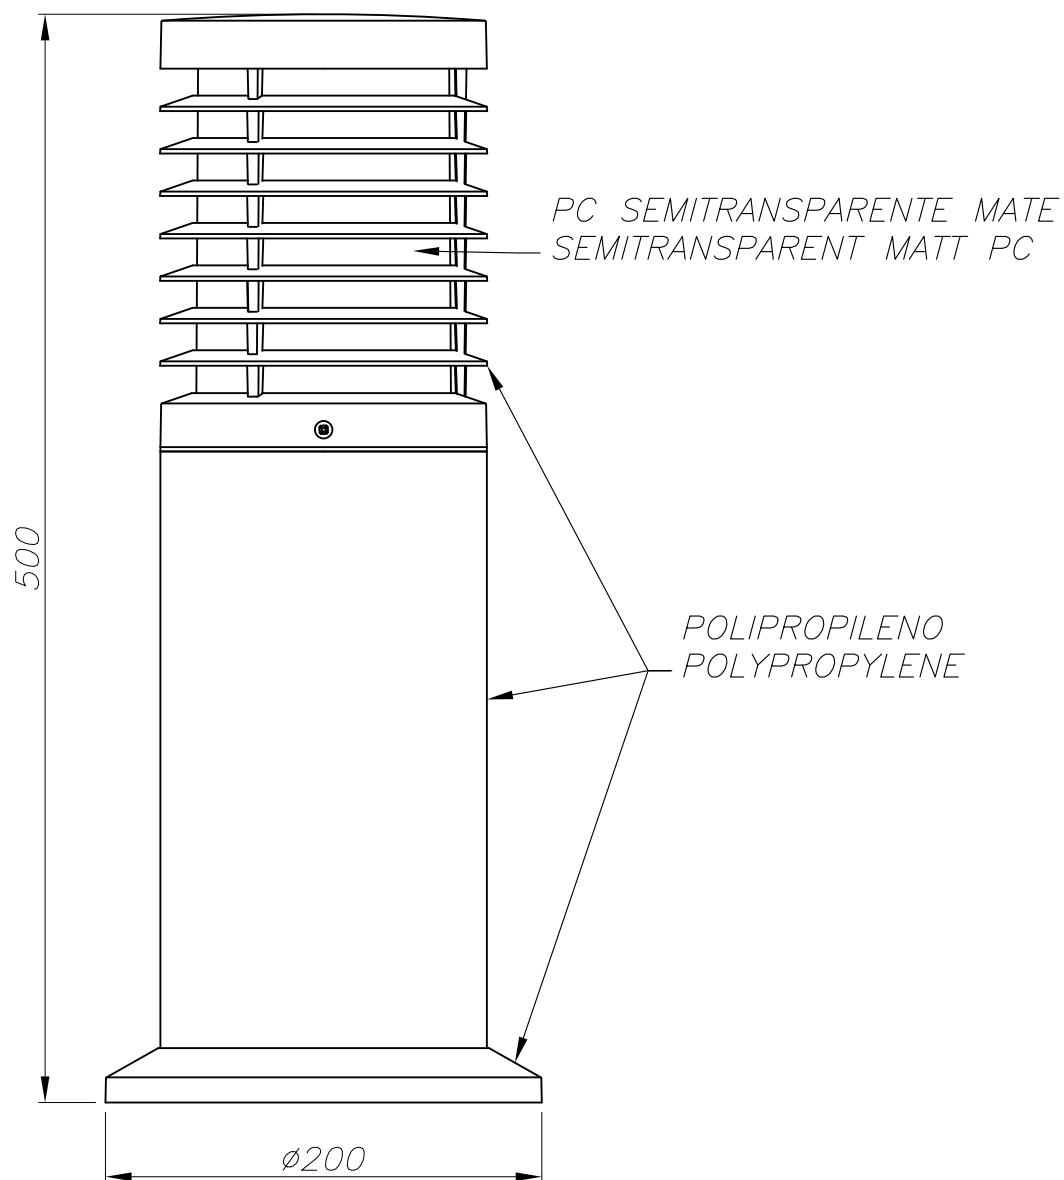

The photograph may not match the reference exactly. Please read the product description to identify the finish.

**TECHNICAL CHARACTERISTICS**

Type:	Beacon
IP Protection degrees:	IP65
IK Protection degrees:	IK08
Lampholder:	1 x E27
Power (W):	E27 max.23
Voltage / Frequency:	220-240V/50-60Hz
Warranty (Years):	2
Units per box:	4
Net Weight (Kg):	1.275
EAN:	8,43538E+12

**MATERIALS / FINISHES**

**Structure material:** Polyethylene  
**Structure finish:** Black

**Diffuser material:** Polycarbonate  
**Diffuser finish:** Semitransparent

Download photometric file .ldt /.ies