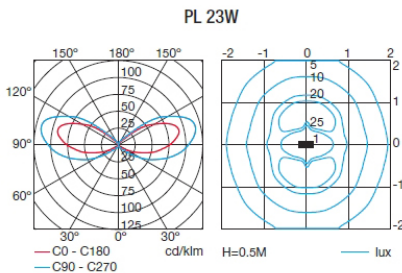

Download photometric file .ldt /.ies