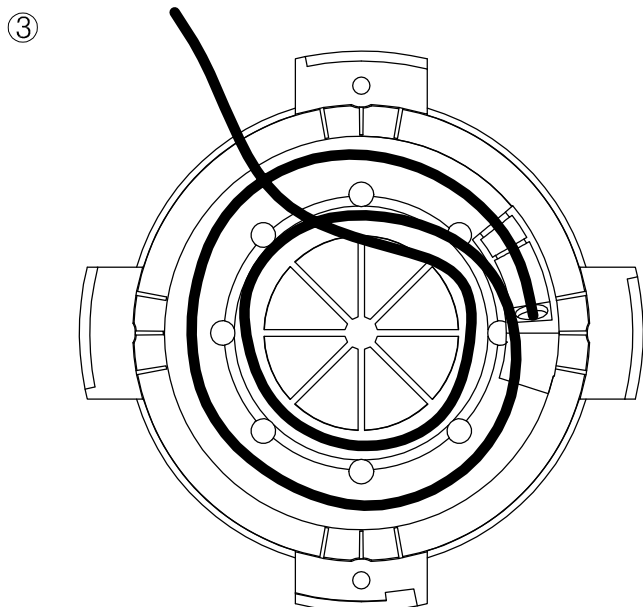

- Para usar únicamente sumergida en agua
- Only use under water
- Utiliser uniquement plongée dans l'eau
- Nur unter Wasser eingetaucht benutzen
- Uso esclusivo sotto l'acqua
- Usar apenas submerso em água
- Только для использования в воде