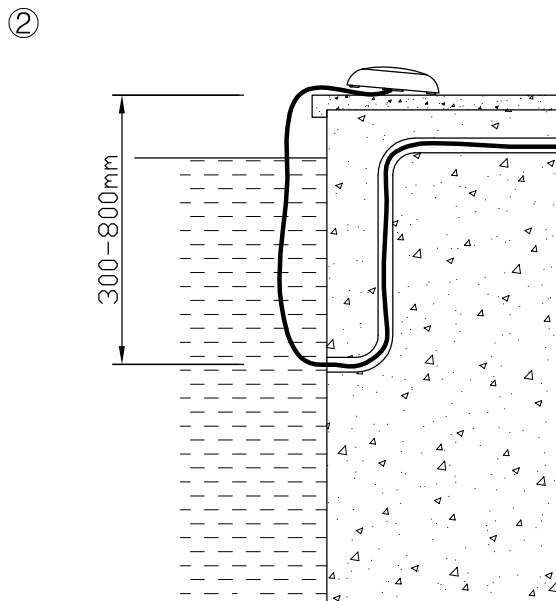

- Para usar únicamente sumergida en agua
- Only use under water
- Utiliser uniquement plongée dans l'eau
- Nur unter Wasser eingetaucht benutzen
- Uso esclusivo sotto l'acqua
- Usar apenas submerso em água
- Только для использования в воде