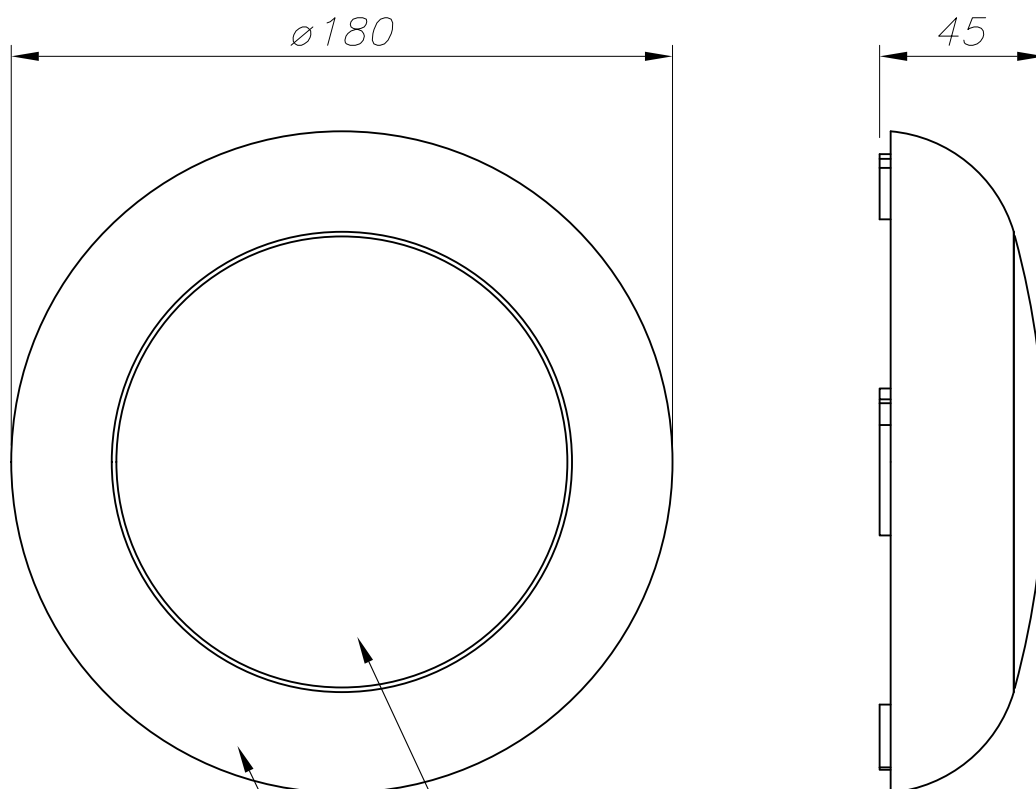

POLICARBONATO TRANSPARENTE MATE
TRANSPARENT MATT POLYCARBONATE

POLICARBONATO BLANCO
WHITE POLYCARBONATE