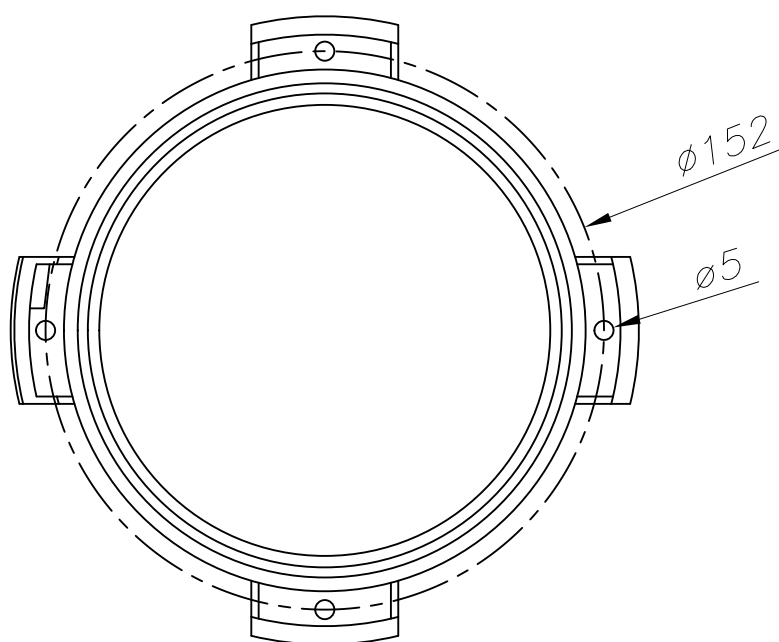

TECHNICAL CHARACTERISTICS

Type:	Wall fixture
IP Protection degrees:	IP68 (2m)
IK Protection degrees:	IK07
Bulb:	3 x LED Philips. Led RGB
Power (W):	9
Luminous efficacy (Lm/W):	102
Voltage / Frequency:	12VDC
Warranty (Years):	2
Units per box:	8
Net Weight (Kg):	0.505
EAN:	8435381404543,00

71-9630-34-34

Structure material: Injected aluminium
Structure finish: Grey

IP54

71-9631-34-34

Structure material: Injected aluminium
Structure finish: Grey

IP54

71-9632-34-34

Structure material: Injected aluminium
Structure finish: Grey

IP54

POLICARBONATO TRANSPARENTE MATE
TRANSPARENT MATT POLYCARBONATE

POLICARBONATO BLANCO
WHITE POLYCARBONATE

PLANTILLA DE INSTALACIÓN
INSTALLATION TEMPLATE

①
3 cables **(+,-,DATA)**
(brown,blue,green)
(marron,azul,verde)