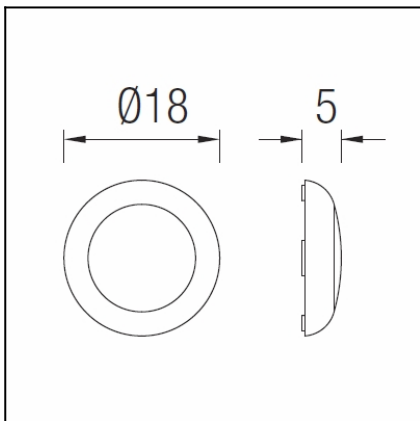

Download photometric file .ldt /.ies

DESCRIPTION

Underwater light for use exclusively in swimming pools. Made entirely of polycarbonate for a long-life guarantee and to minimise maintenance. Finished in white. Four versions available according to size and LED type. Philips 4000K LED light source with an output of up to 1,836 lumens, or Philips RGB. Transformer required. RGB versions compatible only with EASY RGB controllers from the Outdoor LEDS-C4 catalogue.

TECHNICAL CHARACTERISTICS

Type:	Wall fixture
IP Protection degrees:	IP68 (2m)
IK Protection degrees:	IK07
Bulb:	3 x LED Philips. Led RGB
Power (W):	9
Luminous efficacy (Lm/W):	102
Voltage / Frequency:	12VDC
Warranty (Years):	2
Units per box:	8
Net Weight (Kg):	0.505
EAN:	8435381404543,00

MATERIALS / FINISHES

Structure material: Polycarbonate

Diffuser material: Polycarbonate

Structure finish: White

Diffuser finish: Matt

GEAR

Necessary equipment not included. For more information check website / catalogs / sales organization.