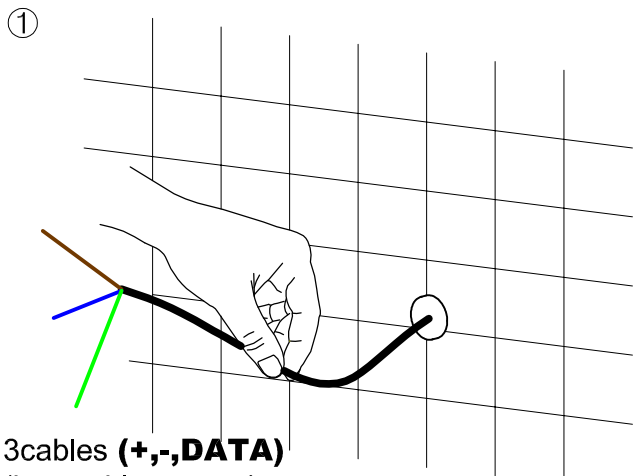

①
3 cables **(+,-,DATA)**
(brown,blue,green)
(marron,azul,verde)

Only works with RGB controllers 71-9630,71-9631,71-9632
Solo funciona con controladores RGB
71-9630,71-9631,71-9632.