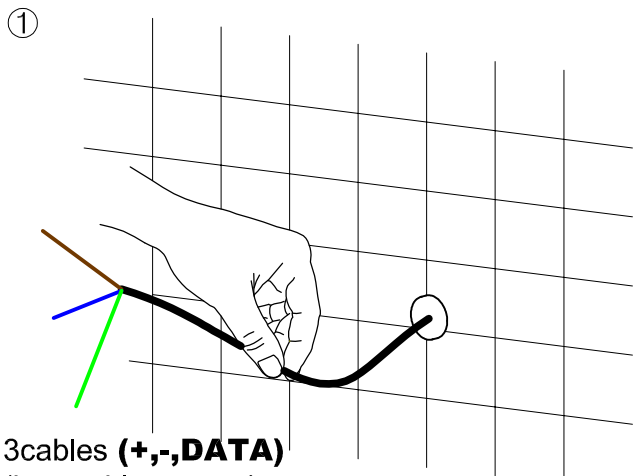

①
3 cables **(+,-,DATA)**
(brown,blue,green)
(marron,azul,verde)

Only works with RGB controllers 71-9630,71-9631,71-9632
Solo funciona con controladores RGB
71-9630,71-9631,71-9632.