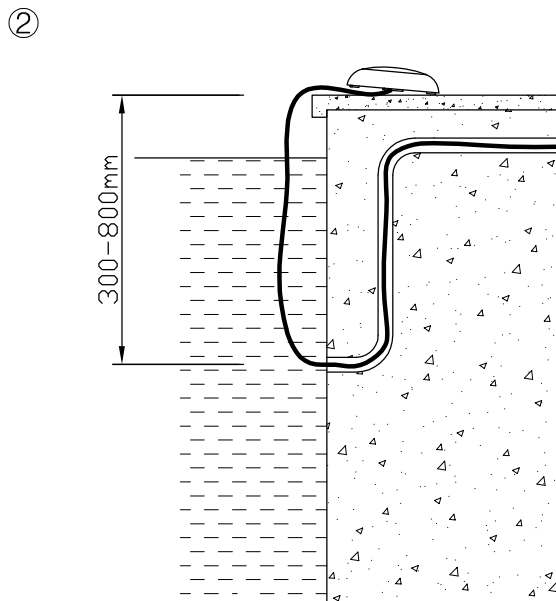

- Para usar únicamente sumergida en agua
- Only use under water
- Utiliser uniquement plongée dans l'eau
- Nur unter Wasser eingetaucht benutzen
- Uso esclusivo sotto l'acqua
- Usar apenas submerso em água
- Только для использования в воде