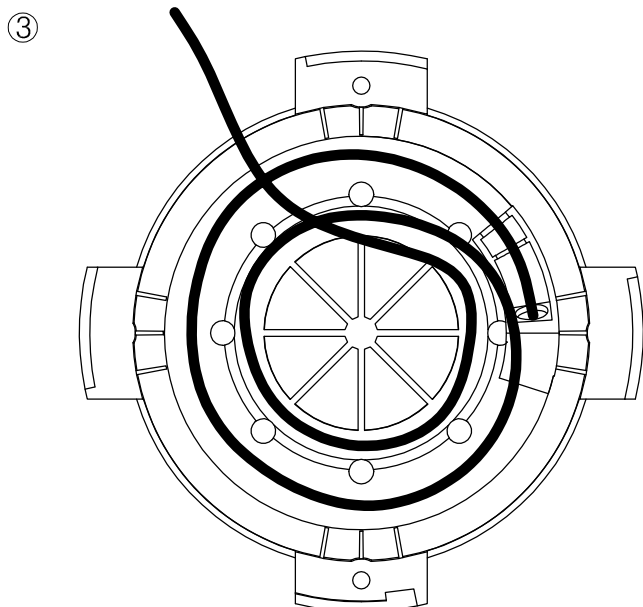

- Para usar únicamente sumergida en agua
- Only use under water
- Utiliser uniquement plongée dans l'eau
- Nur unter Wasser eingetaucht benutzen
- Uso esclusivo sotto l'acqua
- Usar apenas submerso em água
- Только для использования в воде