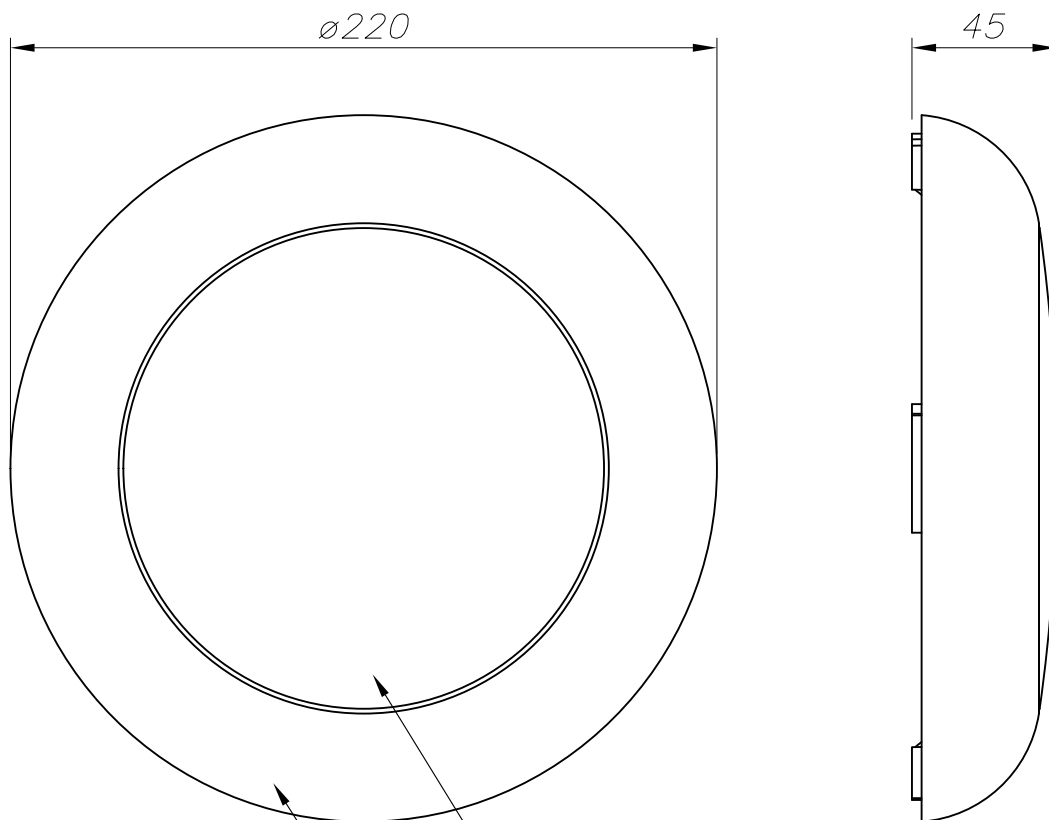

POLICARBONATO TRANSPARENTE MATE
TRANSPARENT MATT POLYCARBONATE

POLICARBONATO BLANCO
WHITE POLYCARBONATE

PLANTILLA DE INSTALACIÓN
INSTALLATION TEMPLATE