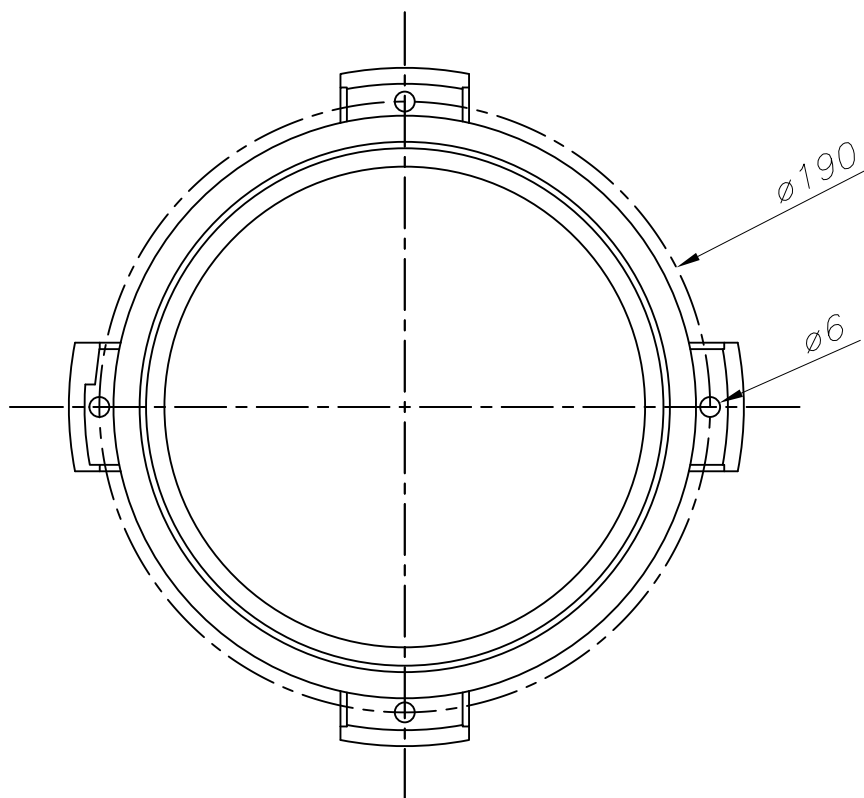

POLICARBONATO TRANSPARENTE MATE
TRANSPARENT MATT POLYCARBONATE

POLICARBONATO BLANCO
WHITE POLYCARBONATE