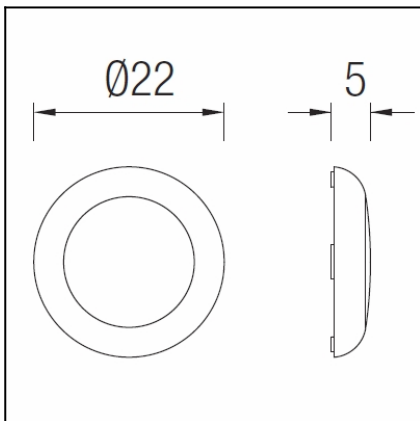

Download photometric file .ldt /.ies

DESCRIPTION

Underwater light for use exclusively in swimming pools. Made entirely of polycarbonate for a long-life guarantee and to minimise maintenance. Finished in white. Four versions available according to size and LED type. Philips 4000K LED light source with an output of up to 1,836 lumens, or Philips RGB. Transformer required. RGB versions compatible only with EASY RGB controllers from the Outdoor LEDS-C4 catalogue.

TECHNICAL CHARACTERISTICS

Type:	Wall fixture
IP Protection degrees:	IP68 (2m)
IK Protection degrees:	IK07
Bulb:	9 x LED Philips. Led RGB
Power (W):	27
Luminous efficacy (Lm/W):	102
Voltage / Frequency:	12VDC
Warranty (Years):	2
Units per box:	4
Net Weight (Kg):	0.68
EAN:	8435381404567,00

MATERIALS / FINISHES

Structure material: Polycarbonate

Diffuser material: Polycarbonate

Structure finish: White

Diffuser finish: Matt

GEAR

Necessary equipment not included. For more information check website / catalogs / sales organization.