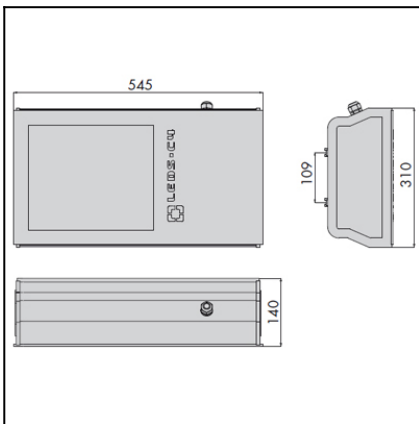

The photograph may not match the reference exactly. Please read the product description to identify the finish.

TECHNICAL CHARACTERISTICS

Type:	Streetlight head
IP Protection degrees:	IP66
IK Protection degrees:	IK10
Lampholder:	1 x E27
Power (W):	E27 HS 70W (VSAP)
Total power consumption (W):	92.3
Voltage / Frequency:	230V/50Hz
Warranty (Years):	2
Units per box:	1
Net Weight (Kg):	10.455
EAN:	8435111078624

MATERIALS / FINISHES

Structure material: Anodized aluminium
Structure finish: Grey

Diffuser material: Tempered glass
Diffuser finish: Transparent

[Download photometric file .ldt / .ies](#)

Luminaria		Ensayo		Lámpara	
Código	80-3193	Código	80-3150	Código	SON-Tpia plus 70W
Nombre	Proyector UMA 70W SON-T CII Temp	Nombre	Proyector UMA 70W SON-T	Número	1
Familia	- LEDS C4	Fecha	10-12-2009	Posición	Universal
Eficiencia	59.12%	Sist. de Coorden.	V-H	Flujo Total	6600.00 lm
Valor Máximo	278.51 cd/klm	Posición	H=31.00 V=17.50		Bisimétrico