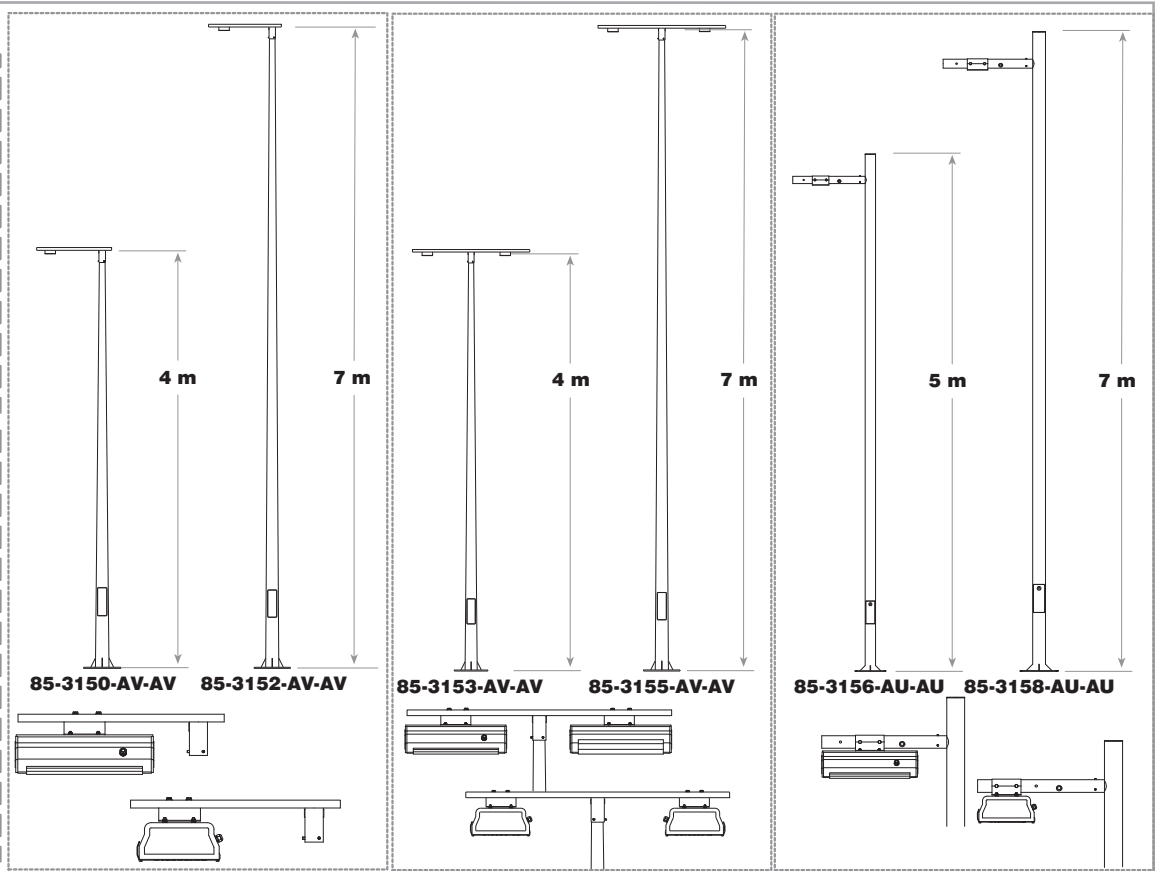

The photograph may not match the reference exactly. Please read the product description to identify the finish.

TECHNICAL CHARACTERISTICS

Type:	Streetlight head
IP Protection degrees:	IP66
IK Protection degrees:	IK10
Lampholder:	1 x E27
Power (W):	E27 HS 70W (VSAP)
Total power consumption (W):	92.3
Voltage / Frequency:	230V/50Hz
Warranty (Years):	2
Units per box:	1
Net Weight (Kg):	10.455
EAN:	8435111078624

MATERIALS / FINISHES

Structure material: Anodized aluminium
Structure finish: Grey

Diffuser material: Tempered glass
Diffuser finish: Transparent

[Download photometric file .ldt / .ies](#)

Luminaria		Ensayo		Lámpara	
Código	80-3193	Código	80-3150	Código	SON-Tpia plus 70W
Nombre	Proyector UMA 70W SON-T CII Temp	Nombre	Proyector UMA 70W SON-T	Número	1
Familia	- LEDS C4	Fecha	10-12-2009	Posición	Universal
Eficiencia	59.12%	Sist. de Coorden.	V-H	Flujo Total	6600.00 lm
Valor Máximo	278.51 cd/klm	Posición	H=31.00 V=17.50		Bisimétrico

TEMPERED GLASS / VIDRE TEMPLAT

INJECTED ALUMINIUM / ALUMINI INJECTAT

EXTRUDED ANODIZED ALUMINIUM / ALUMINI ANODITZAT EXTRUIT

GALVANIZED AND PAINTED STEEL / ACER GALVANITZAT I PINTAT

CONEXIONES ELECTRICAS / ELECTRICAL CONNECTIONS