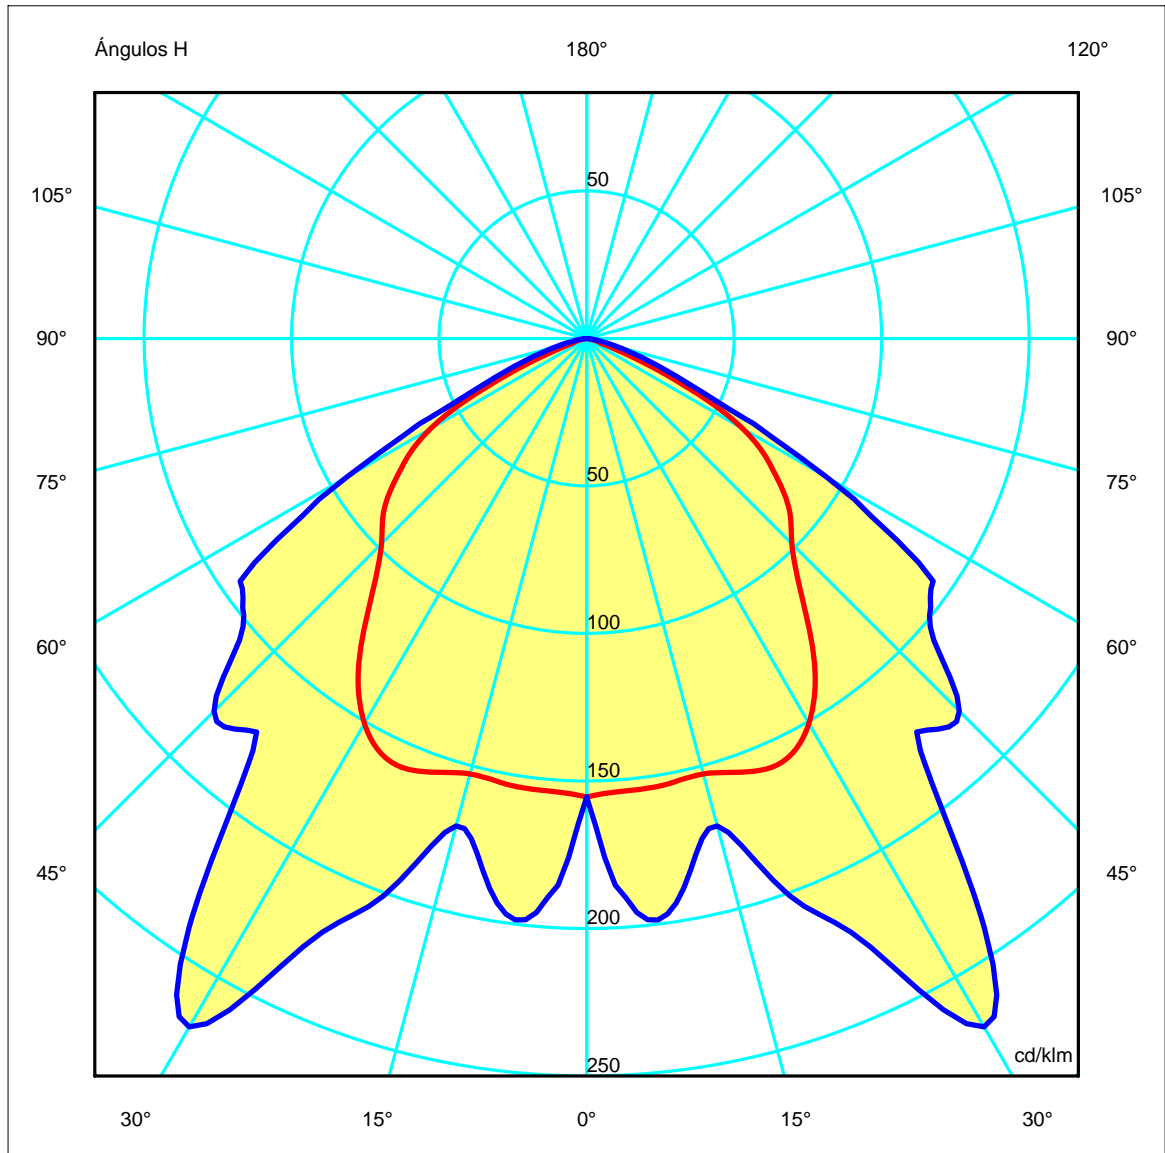

The photograph may not match the reference exactly. Please read the product description to identify the finish.

TECHNICAL CHARACTERISTICS

Type:	Streetlight head
IP Protection degrees:	IP66
IK Protection degrees:	IK10
Lampholder:	1 x E27
Power (W):	E27 HS 70W (VSAP)
Total power consumption (W):	92.3
Voltage / Frequency:	230V/50Hz
Warranty (Years):	2
Units per box:	1
Net Weight (Kg):	10.455
EAN:	8435111078624

MATERIALS / FINISHES

Structure material: Anodized aluminium
Structure finish: Grey

Diffuser material: Tempered glass
Diffuser finish: Transparent

[Download photometric file .ldt / .ies](#)

Luminaria		Ensayo		Lámpara	
Código	80-3193	Código	80-3150	Código	SON-Tpia plus 70W
Nombre	Proyector UMA 70W SON-T CII Temp	Nombre	Proyector UMA 70W SON-T	Número	1
Familia	- LEDS C4	Fecha	10-12-2009	Posición	Universal
Eficiencia	59.12%	Sist. de Coorden.	V-H	Flujo Total	6600.00 lm
Valor Máximo	278.51 cd/klm	Posición	H=31.00 V=17.50		Bisimétrico