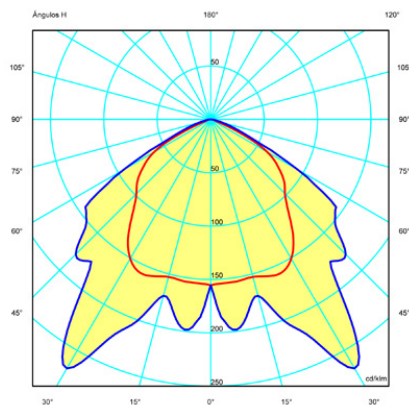

The photograph may not match the reference exactly. Please read the product description to identify the finish.

TECHNICAL CHARACTERISTICS

Type:	Streetlight head
IP Protection degrees:	IP66
IK Protection degrees:	IK10
Lampholder:	1 x E27
Power (W):	E27 HS 70W (VSAP)
Total power consumption (W):	92.3
Voltage / Frequency:	230V/50Hz
Warranty (Years):	2
Units per box:	1
Net Weight (Kg):	10.455
EAN:	8435111078624

MATERIALS / FINISHES

Structure material: Anodized aluminium
Structure finish: Grey

Diffuser material: Tempered glass
Diffuser finish: Transparent

[Download photometric file .ldt / .ies](#)

Luminaria		Ensayo		Lámpara	
Código	80-3193	Código	80-3150	Código	SON-Tpia plus 70W
Nombre	Proyector UMA 70W SON-T CII Temp	Nombre	Proyector UMA 70W SON-T	Número	1
Familia	- LEDS C4	Fecha	10-12-2009	Posición	Universal
Eficiencia	59.12%	Sist. de Coorden.	V-H	Flujo Total	6600.00 lm
Valor Máximo	278.51 cd/klm	Posición	H=31.00 V=17.50		Bisimétrico