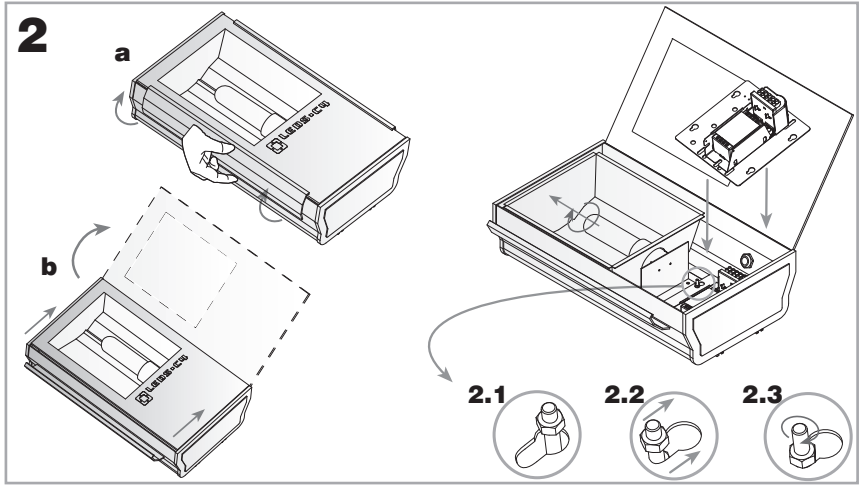

CONEXIONES ELECTRICAS / ELECTRICAL CONNECTIONS