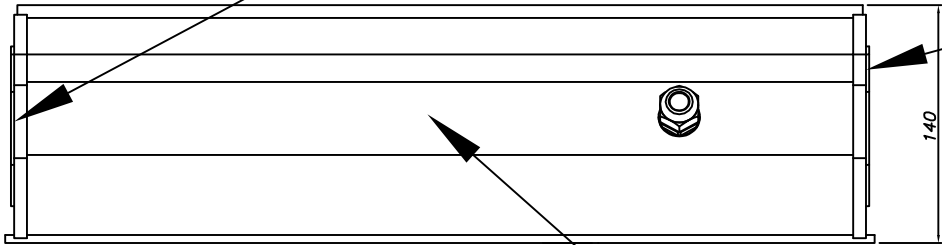

EXTRUDED ANODIZED ALUMINIUM / ALUMINI ANODITZAT EXTRUIT