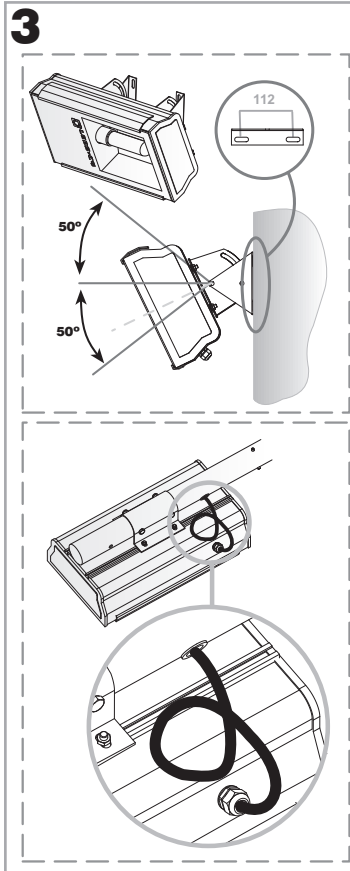

The photograph may not match the reference exactly. Please read the product description to identify the finish.

TECHNICAL CHARACTERISTICS

Type:	Streetlight head
IP Protection degrees:	IP66
IK Protection degrees:	IK10
Lampholder:	1 x E27
Power (W):	E27 HS 70W (VSAP)
Total power consumption (W):	92.3
Voltage / Frequency:	230V/50Hz
Warranty (Years):	2
Units per box:	1
Net Weight (Kg):	10.455
EAN:	8435111078624

MATERIALS / FINISHES

Structure material: Anodized aluminium
Structure finish: Grey

Diffuser material: Tempered glass
Diffuser finish: Transparent

[Download photometric file .ldt / .ies](#)

Luminaria		Ensayo		Lámpara	
Código	80-3193	Código	80-3150	Código	SON-Tpia plus 70W
Nombre	Proyector UMA 70W SON-T CII Temp	Nombre	Proyector UMA 70W SON-T	Número	1
Familia	- LEDS C4	Fecha	10-12-2009	Posición	Universal
Eficiencia	59.12%	Sist. de Coorden.	V-H	Flujo Total	6600.00 lm
Valor Máximo	278.51 cd/klm	Posición	H=31.00 V=17.50		Bisimétrico

TEMPERED GLASS / VIDRE TEMPLAT

INJECTED ALUMINIUM / ALUMINI INJECTAT

EXTRUDED ANODIZED ALUMINIUM / ALUMINI ANODITZAT EXTRUIT

GALVANIZED AND PAINTED STEEL / ACER GALVANITZAT I PINTAT

CONEXIONES ELECTRICAS / ELECTRICAL CONNECTIONS