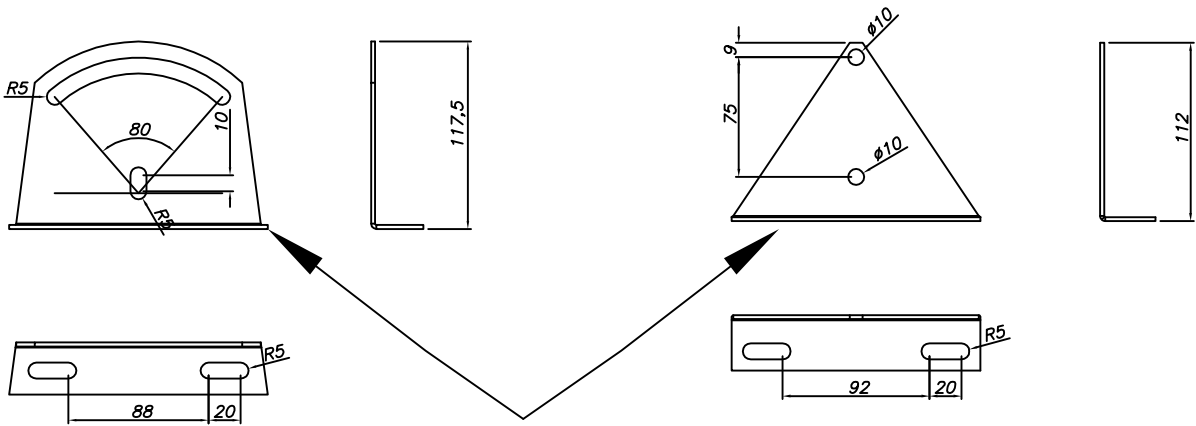

GALVANIZED AND PAINTED STEEL / ACER GALVANITZAT I PINTAT