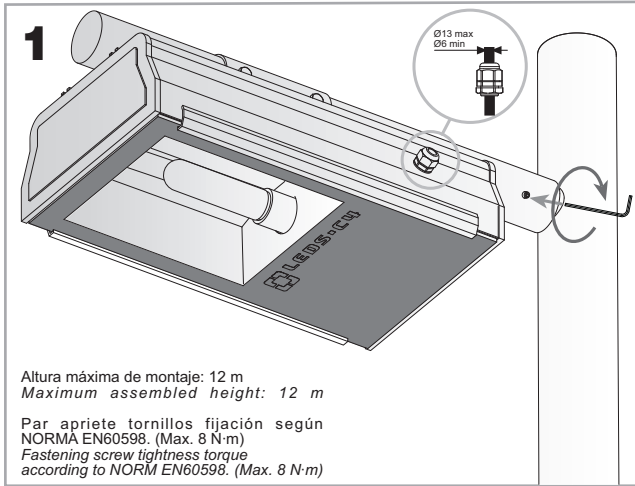

CONEXIONES ELECTRICAS / ELECTRICAL CONNECTIONS