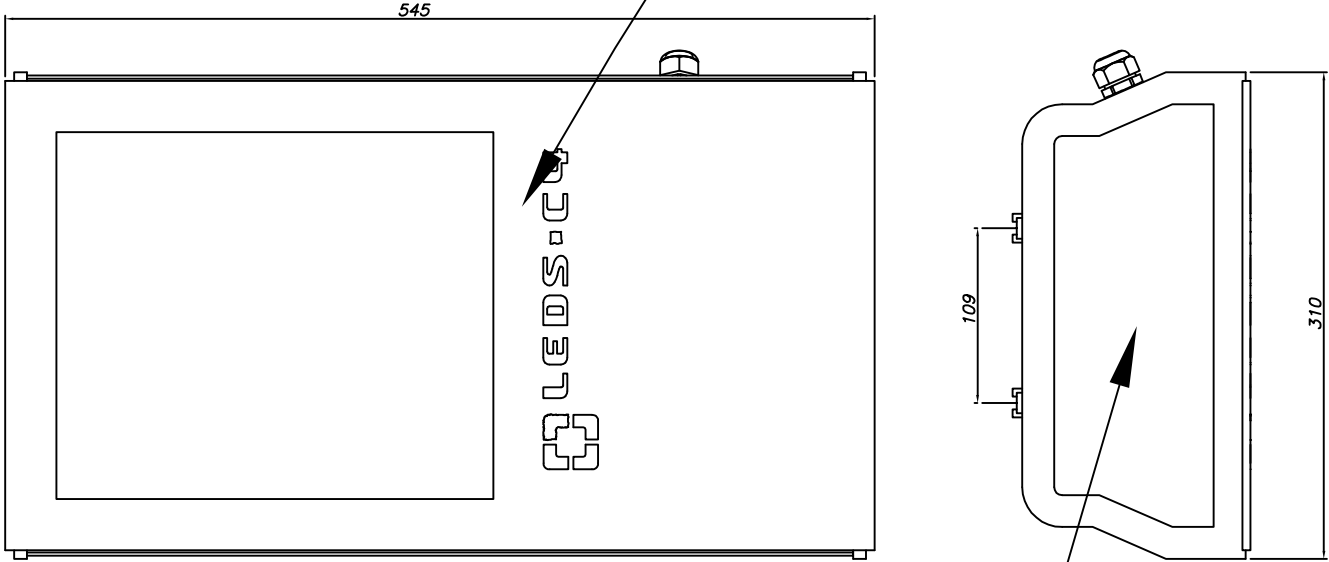

TEMPERED GLASS / VIDRE TEMPLAT

INJECTED ALUMINIUM / ALUMINI INJECTAT