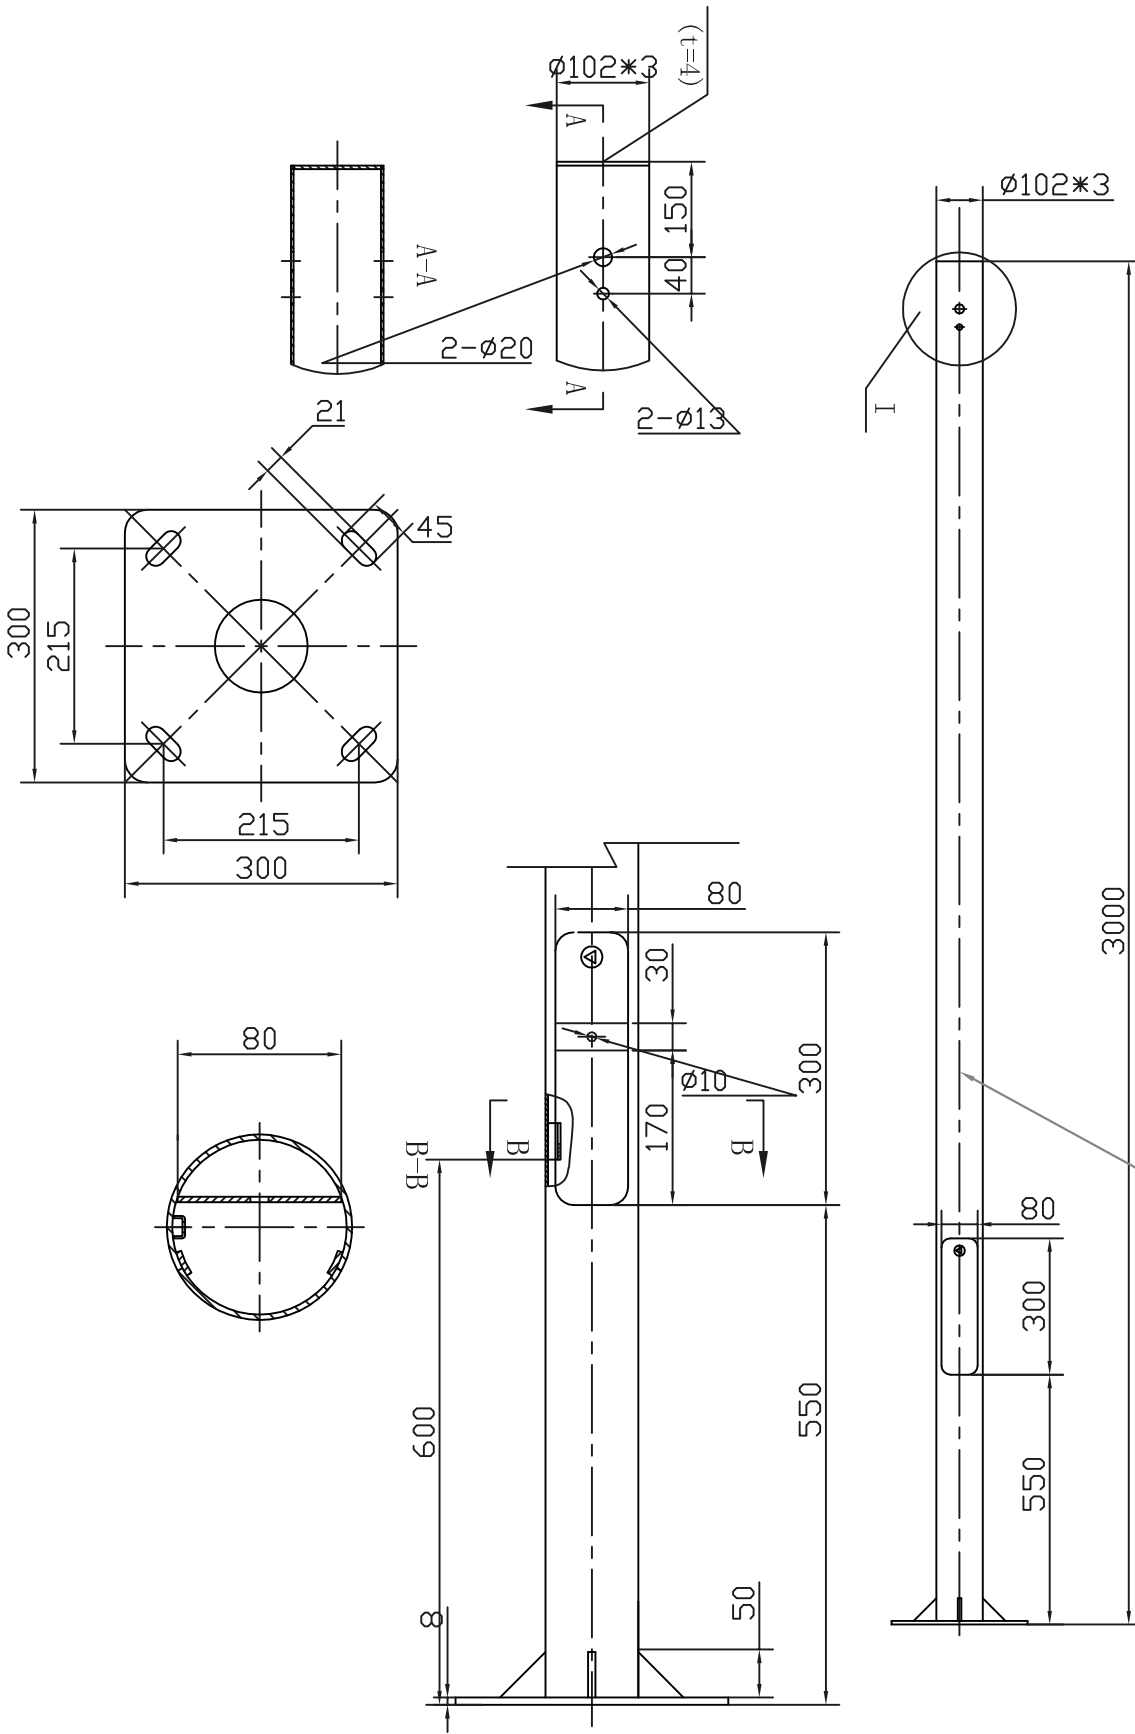

ACER AL CARBONI
S-235-JR,
GALVANIZAT PER
IMMERSIÓ EN
CALENT I PINTAT
EN COLOR GRIS
ALUMINI ACABAT AL
FORN.

HOT-DIPPED
GALVANISED
CARBON STEEL
S-235-JR IN
ALUMINIUM GREY,
BAKED FINISH.