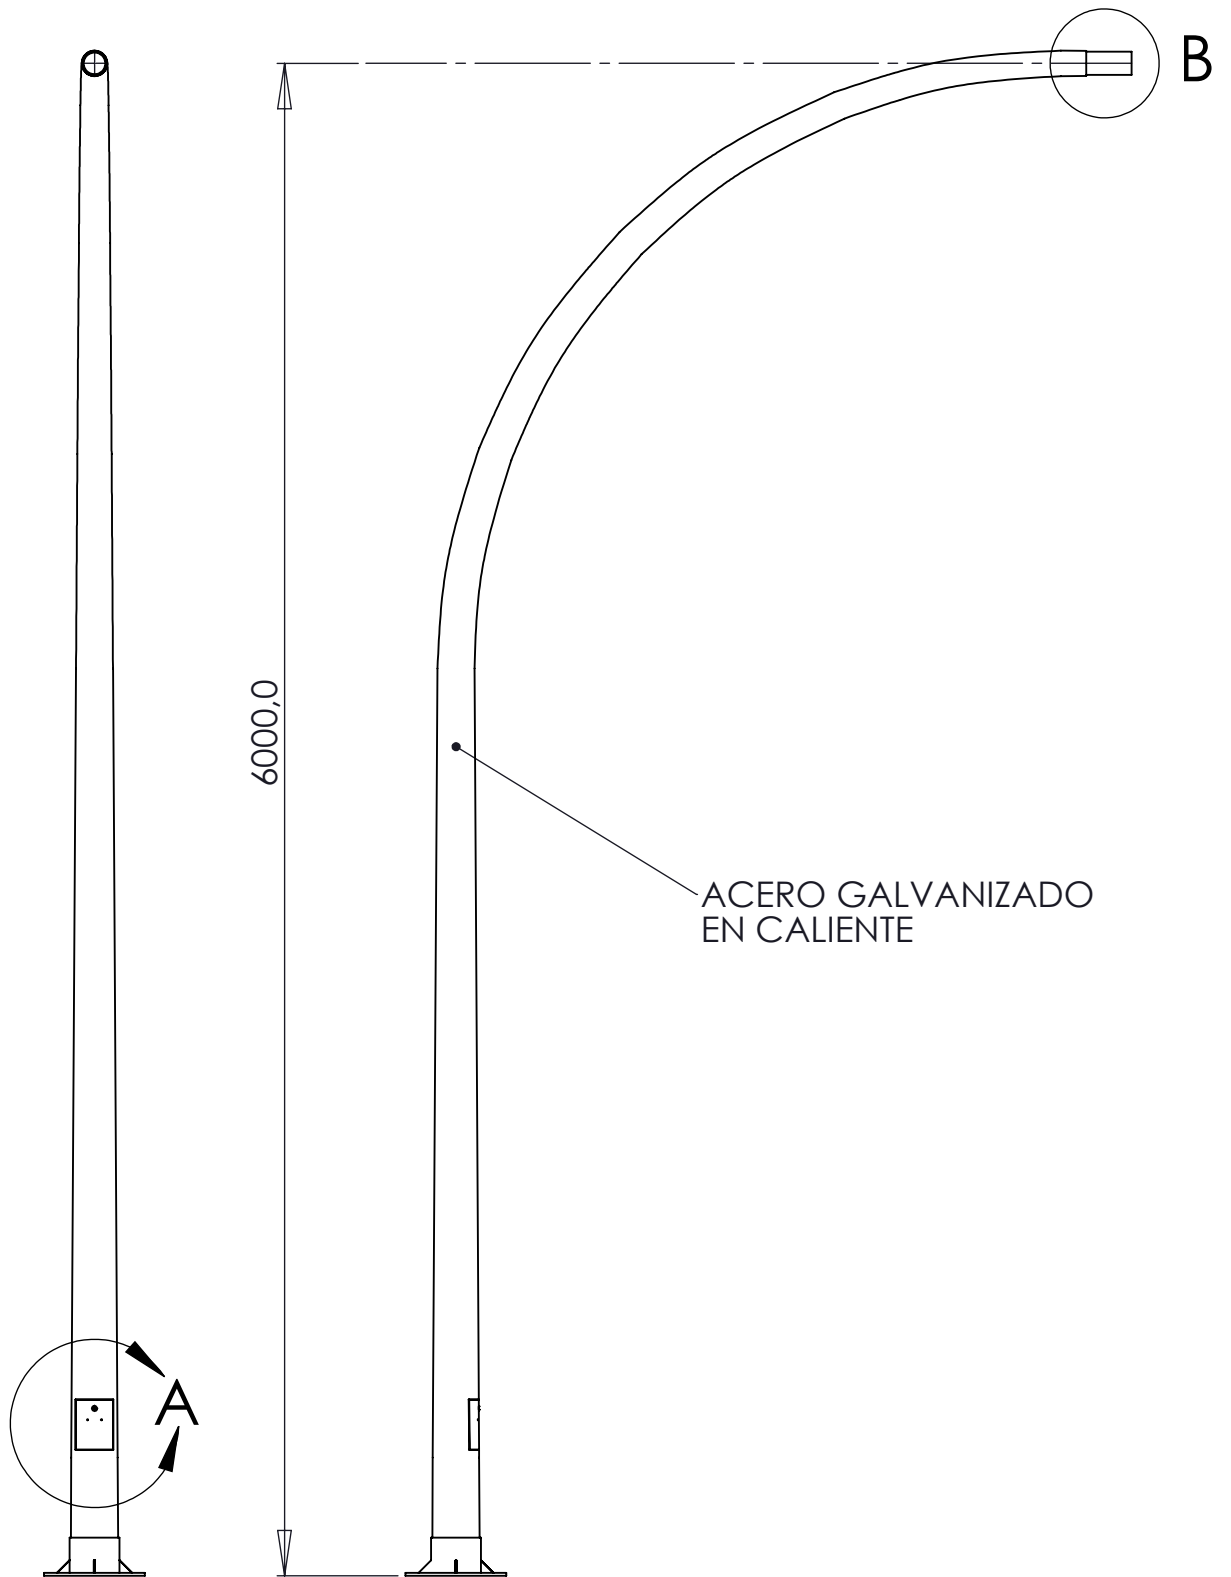

BACULO PIL LED 6M

81-4552-AV-AV

The photograph may not match the reference exactly. Please read the product description to identify the finish.

DESCRIPTION

LED luminaire for street and urban lighting. Luminaire fitting in SIDE position for $\varnothing 90\text{mm}$. For TOP fitting use specific accessories (not included). Available in versions for different power ratings (45W and 80W). 130 lm/W efficiency for LEDs at 700mA and Tj of 25°C. Mean Well driver for voltages from 100-240V and 50-60Hz. LED operating intensity: 370mA for 45W and 350mA for 80W.

TECHNICAL CHARACTERISTICS

Type:	Column
IK Protection degrees:	IK10
Warranty (Years):	2
Units per box:	1
Net Weight (Kg):	190
EAN:	8435111095744,00

MATERIALS / FINISHES

S-235-JR hot-dipped galvanized steel

Download photometric file .ldt /.ies

	Fecha	Nombre	CRITERIOS DE CONTROL		Tolerancias generales TOL-GRAL	Proyecto: PROYECTO
Dibujado	DATA	NOMBRE	Inspección Dimensional	INSP-DIM		
Comprob.	COMPRDATA	COMPRNOM	Inspección Visual	INSP-VIS		