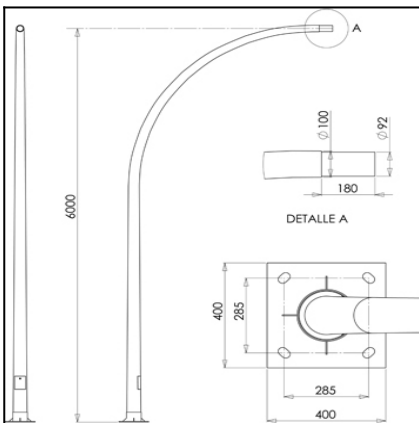

BACULO PIL LED 6M

81-4552-AV-AV

The photograph may not match the reference exactly. Please read the product description to identify the finish.

DESCRIPTION

LED luminaire for street and urban lighting. Luminaire fitting in SIDE position for $\varnothing 90\text{mm}$. For TOP fitting use specific accessories (not included). Available in versions for different power ratings (45W and 80W). 130 lm/W efficiency for LEDs at 700mA and Tj of 25°C. Mean Well driver for voltages from 100-240V and 50-60Hz. LED operating intensity: 370mA for 45W and 350mA for 80W.

TECHNICAL CHARACTERISTICS

Type:	Column
IK Protection degrees:	IK10
Warranty (Years):	2
Units per box:	1
Net Weight (Kg):	190
EAN:	8435111095744,00

MATERIALS / FINISHES

S-235-JR hot-dipped galvanized steel