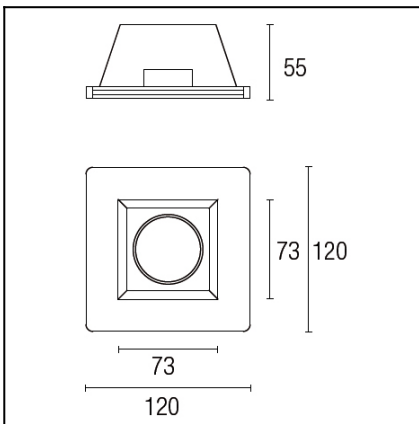

The photograph may not match the reference exactly. Please read the product description to identify the finish.

Download photometric file .ldt / .ies

TECHNICAL CHARACTERISTICS

Type:	Downlight
IP Protection degrees:	IP23
Lampholder:	1 x GU5.3
Power (W):	GU5.3 35
Total power consumption (W):	35
Voltage / Frequency:	220-240V/50-60Hz
Warranty (Years):	2
Units per box:	16
Net Weight (Kg):	0.44
EAN:	8,43538E+12

125x125 mm

Scale 1:1

24-10-12

REF.	LAMP	SOCKET	
90-1720	QR-CBC51 MAX 35W	GX5.3	Ø135mm
90-1722	QR-CBC51 MAX 35W	GX5.3	125x125mm