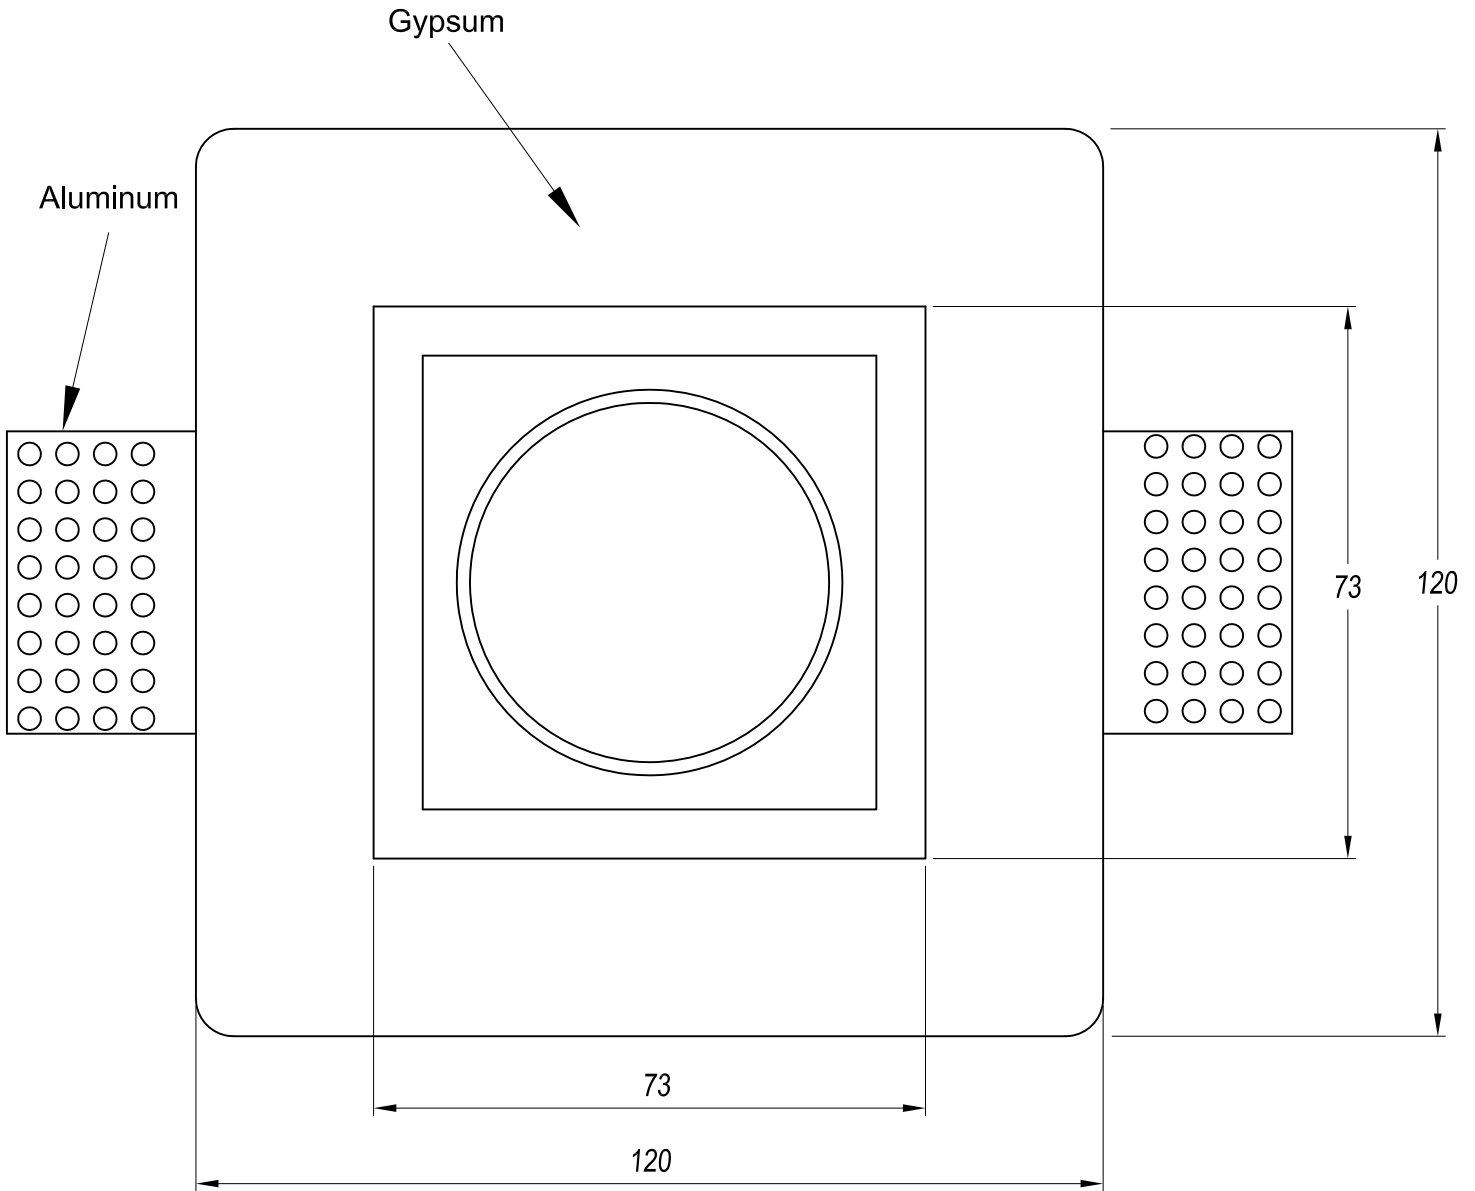

The photograph may not match the reference exactly. Please read the product description to identify the finish.

Download photometric file .ldt / .ies

TECHNICAL CHARACTERISTICS

Type:	Downlight
IP Protection degrees:	IP23
Lampholder:	1 x GU5.3
Power (W):	GU5.3 35
Total power consumption (W):	35
Voltage / Frequency:	220-240V/50-60Hz
Warranty (Years):	2
Units per box:	16
Net Weight (Kg):	0.44
EAN:	8,43538E+12

MATERIALS / FINISHES

Structure material: Plaster

Structure finish: White

GEAR

Necessary equipment not included. For more information check website / catalogs / sales organization.

71-1881-00-00

Kit for GU10 lamps

125x125 mm

Scale 1:1

24-10-12

REF.	LAMP	SOCKET	
90-1720	QR-CBC51 MAX 35W	GX5.3	Ø135mm
90-1722	QR-CBC51 MAX 35W	GX5.3	125x125mm