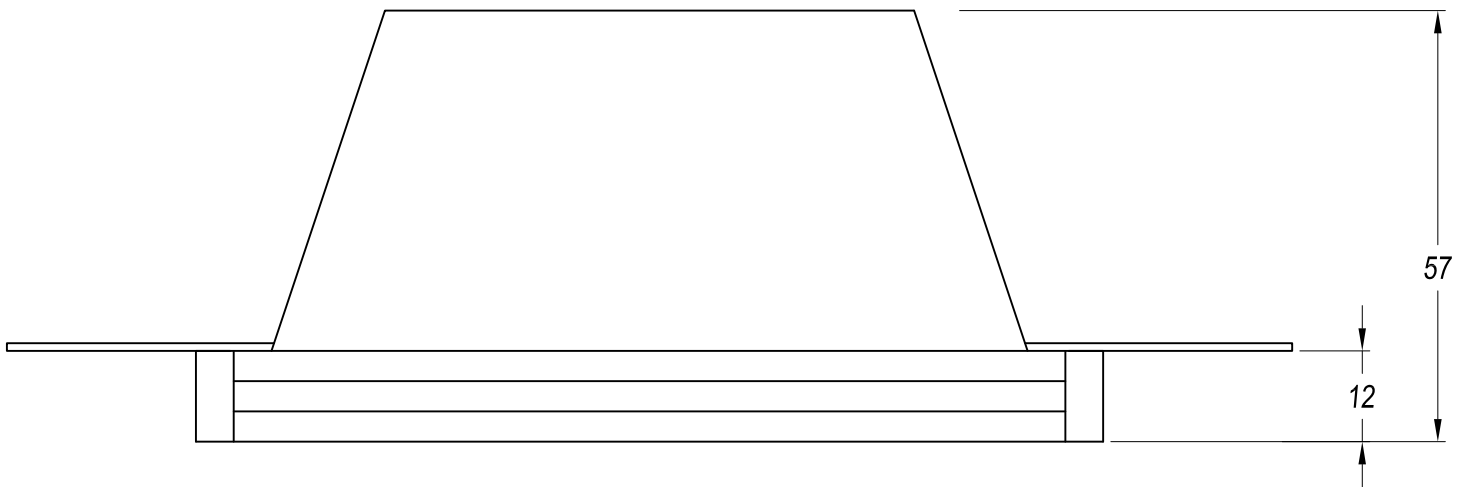

The photograph may not match the reference exactly. Please read the product description to identify the finish.

Download photometric file .ldt / .ies

TECHNICAL CHARACTERISTICS

Type:	Downlight
IP Protection degrees:	IP23
Lampholder:	1 x GU5.3
Power (W):	GU5.3 35
Total power consumption (W):	35
Voltage / Frequency:	220-240V/50-60Hz
Warranty (Years):	2
Units per box:	16
Net Weight (Kg):	0.44
EAN:	8,43538E+12

MATERIALS / FINISHES

Structure material: Plaster

Structure finish: White

GEAR

Necessary equipment not included. For more information check website / catalogs / sales organization.

71-1881-00-00

Kit for GU10 lamps

125x125 mm

Scale 1:1

24-10-12

REF.	LAMP	SOCKET	
90-1720	QR-CBC51 MAX 35W	GX5.3	Ø135mm
90-1722	QR-CBC51 MAX 35W	GX5.3	125x125mm