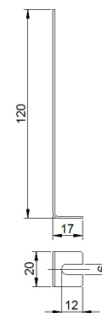

The photograph may not match the reference exactly. Please read the product description to identify the finish.

Download photometric file .ldt / .ies

TECHNICAL CHARACTERISTICS

Type:	Downlight
IP Protection degrees:	IP23
Lampholder:	1 x GU5.3
Power (W):	GU5.3 35
Total power consumption (W):	35
Voltage / Frequency:	220-240V/50-60Hz
Warranty (Years):	2
Units per box:	16
Net Weight (Kg):	0.44
EAN:	8,43538E+12

MATERIALS / FINISHES

Structure material: Plaster

Structure finish: White

GEAR

Necessary equipment not included. For more information check website / catalogs / sales organization.

71-1881-00-00

Kit for GU10 lamps

125x125 mm

Scale 1:1

24-10-12

REF.	LAMP	SOCKET	
90-1720	QR-CBC51 MAX 35W	GX5.3	Ø135mm
90-1722	QR-CBC51 MAX 35W	GX5.3	125x125mm