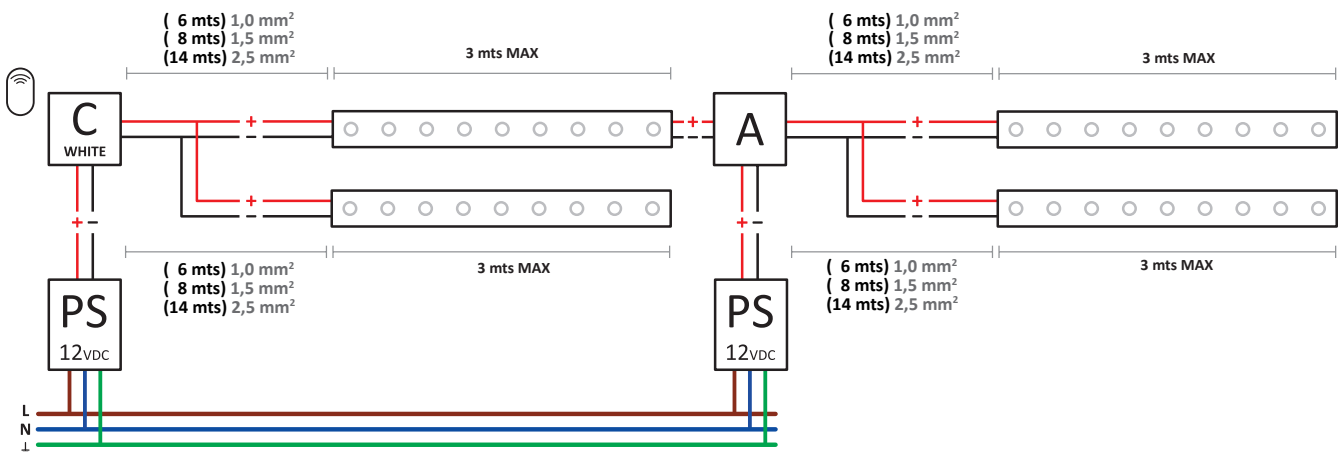

WHITE

91-3411-54-M2 (0,5 mt - 7,2W)

91-3408-54-M2 (1,0 mt - 14,4W)

ON / OFF

DIMMING WITH REMOTE CONTROL

1-10V

DALI