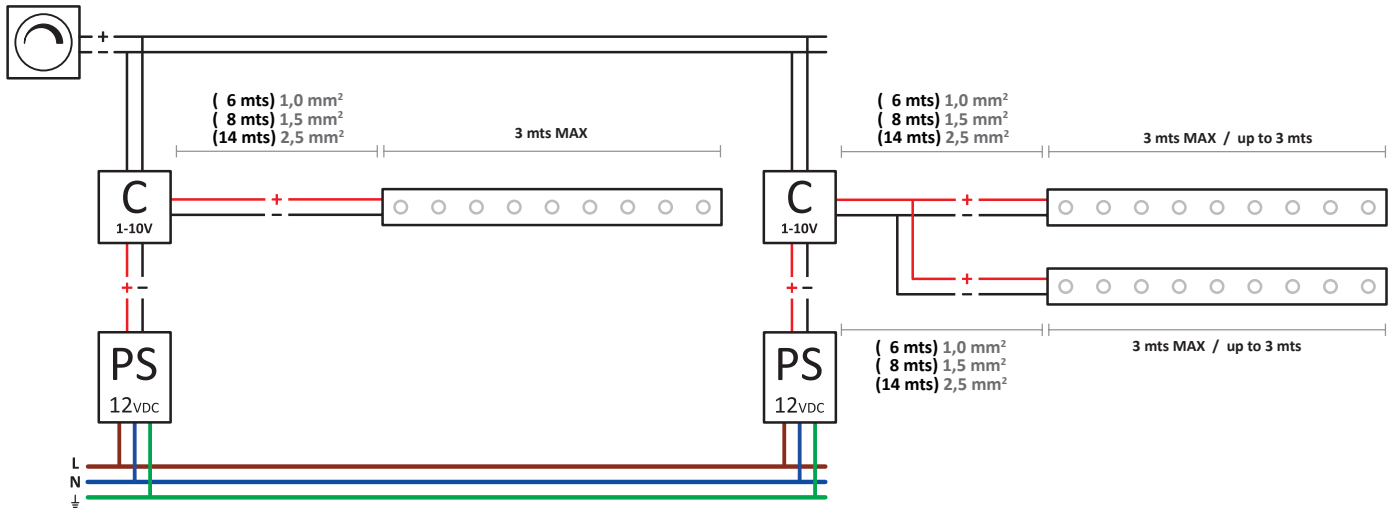

WHITE

91-3411-54-M2 (0,5 mt - 7,2W)

91-3408-54-M2 (1,0 mt - 14,4W)

ON / OFF

DIMMING WITH REMOTE CONTROL

1-10V

DALI