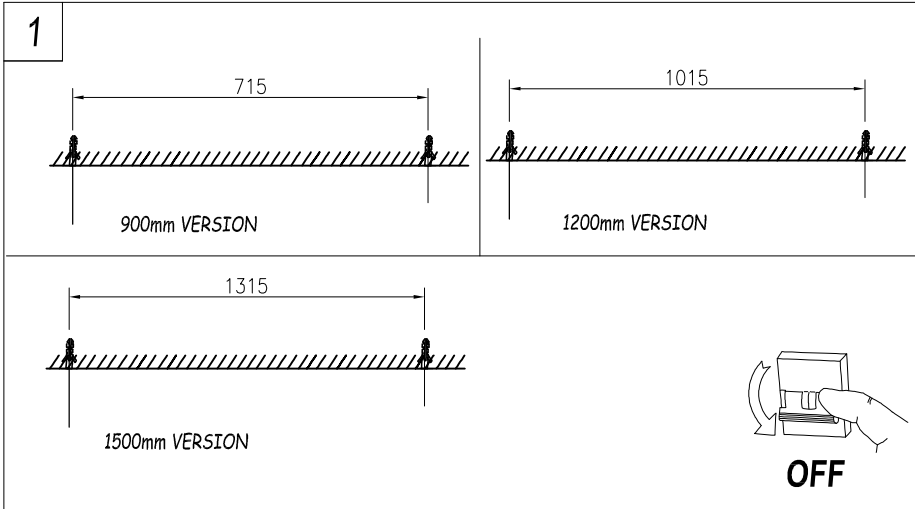

TECHNICAL CHARACTERISTICS

Type:	Ceiling fixture
IP Protection degrees:	IP20
Lampholder:	2 x G5
Power (W):	G5 54
Total power consumption (W):	105.1
Voltage / Frequency:	230V/50-60Hz
Warranty (Years):	2
Units per box:	1
Net Weight (Kg):	3.585
EAN:	0,00

EMPOTRADA TRIMLESS / TRIMLESS RECESSED

(Min-Max)

3

4

5

6

ON

*

ADOSADA / SURFACE MOUNTED

INFINITE STANDARD TRIM

EMPOTRADA TRIM / TRIM RECESSED

1

REF.	⏏ (mm)	⏏ (Min-Max)	⏏ (Min)
1 LAMP 900mm	905x85		
1 LAMP 1200mm	1205x85	5-30mm	110mm
1 LAMP 1500mm	1505x85		
2 LAMP 900mm	905x112		
2 LAMP 1200mm	1205x112	5-35mm	130mm
2 LAMP 1500mm	1505x112		