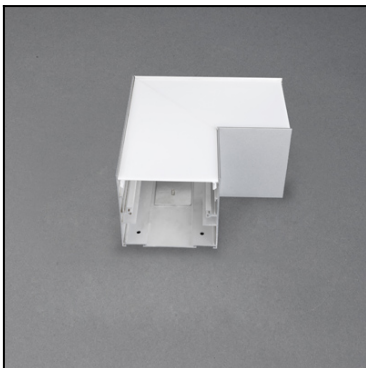

The photograph may not match the reference exactly. Please read the product description to identify the finish.

DESCRIPTION

Linear fluorescent luminaires for suspended lighting, surface mounted, trimless recessed or trimmed recessed installation. Available in versions for one or two 36W, 54W or 80W T5 H.O. lamps. Housing produced in extruded aluminium, cover made of injected aluminium, polycarbonate or double parabolic diffusers and reflector made of high grade aluminium. Finish in grey and white. All lights are supplied with covers and electrical ballast. A wide selection of optional accessories are available for connecting several units.

MATERIALS / FINISHES

Structure material: Extruded aluminium

Structure finish: Grey

GEAR

Gear included: Yes, electronic

TL5 G5 2x54W double parabolic

Download photometric file .ldt / .ies

ACT-9091-N3-00

Steel cord

Structure material: Steel

ACT-9090-14-00

Power supply unit

Structure material: Injected aluminium

Structure finish: White

ACT-9097-00-00

Profile union kit

Structure material: Steel

ACT-9151-14-M1

L-shape connector kit + PC cover

IP20

ACT-9155-14-M1

T-shape connector kit + PC cover

IP20

INFINITE STANDARD TRIMLESS