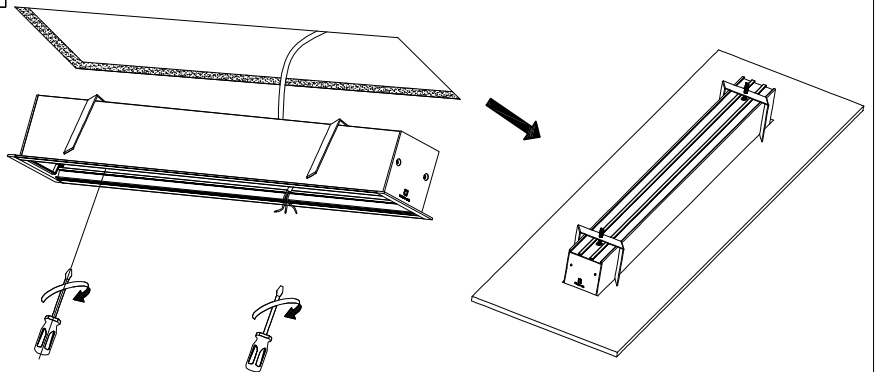

EMPOTRADA TRIM / TRIM RECESSED

1

REF.	⏏ (mm)	⏏ (Min-Max)	⏏ (Min)
1 LAMP 900mm	905x85		
1 LAMP 1200mm	1205x85	5-30mm	110mm
1 LAMP 1500mm	1505x85		
2 LAMP 900mm	905x112		
2 LAMP 1200mm	1205x112	5-35mm	130mm
2 LAMP 1500mm	1505x112		

2

3

4

5

*