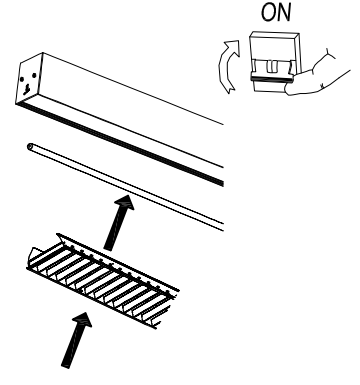

EMPOTRADA TRIMLESS / TRIMLESS RECESSED

(Min-Max)

3

4

5

6

ON

*

ADOSADA / SURFACE MOUNTED

INFINITE STANDARD TRIM

EMPOTRADA TRIM / TRIM RECESSED

1

REF.	⏏ (mm)	⏏ (Min-Max)	⏏ (Min)
1 LAMP 900mm	905x85		
1 LAMP 1200mm	1205x85	5-30mm	110mm
1 LAMP 1500mm	1505x85		
2 LAMP 900mm	905x112		
2 LAMP 1200mm	1205x112	5-35mm	130mm
2 LAMP 1500mm	1505x112		