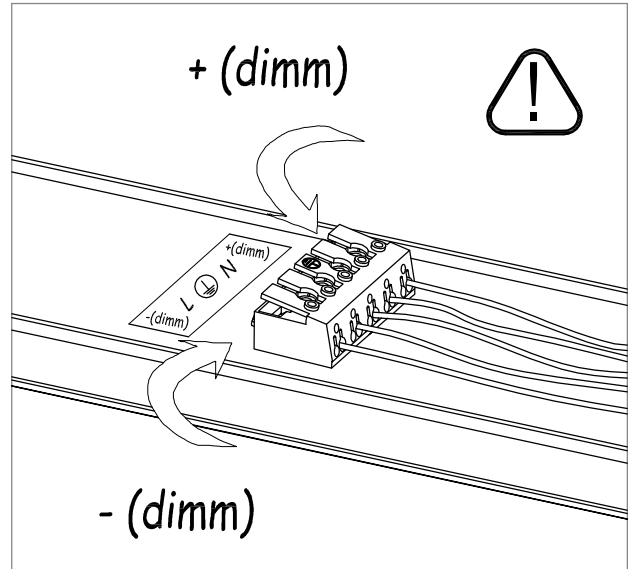

ADOSADA / SURFACE MOUNTED

INFINITE STANDARD TRIM

EMPOTRADA TRIM / TRIM RECESSED

1

REF.	⏏ (mm)	⏏ (Min-Max)	⏏ (Min)
1 LAMP 900mm	905x85		
1 LAMP 1200mm	1205x85	5-30mm	110mm
1 LAMP 1500mm	1505x85		
2 LAMP 900mm	905x112		
2 LAMP 1200mm	1205x112	5-35mm	130mm
2 LAMP 1500mm	1505x112		

2

3

4

5

*

1-10V 1TL5

1-10V 2TL5

TOUCH & DALI 1TL5