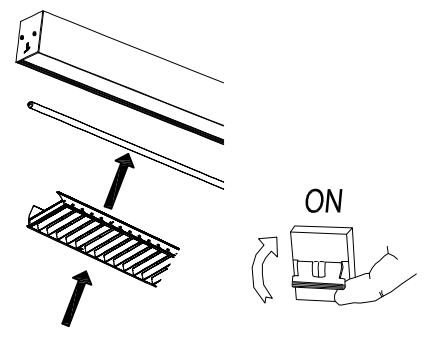

ADOSADA / SURFACE MOUNTED

INFINITE STANDARD TRIM

EMPOTRADA TRIM / TRIM RECESSED

1

REF.	⏏ (mm)	⏏ (Min-Max)	⏏ (Min)
1 LAMP 900mm	905x85		
1 LAMP 1200mm	1205x85	5-30mm	110mm
1 LAMP 1500mm	1505x85		
2 LAMP 900mm	905x112		
2 LAMP 1200mm	1205x112	5-35mm	130mm
2 LAMP 1500mm	1505x112		

2

3

4

5

*

1-10V 1TL5

1-10V 2TL5

TOUCH & DALI 1TL5