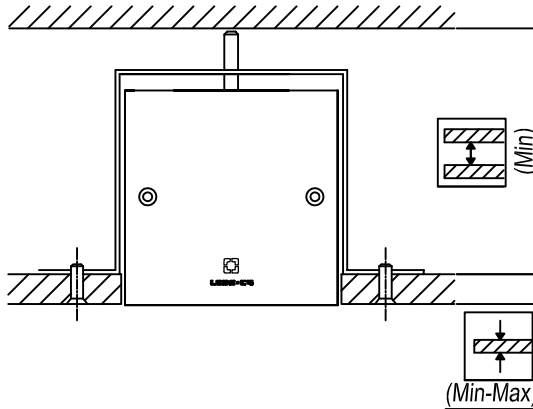

1

REF.			(Min-Max)	(Min)
1 TL5 900mm	902x80	TRIMLESS KIT 1LAMP		
1 TL5 1200mm	1202x80		10-35mm	120mm
1 TL5 1500mm	1502x80			
2 TL5 900mm	902x106	TRIMLESS KIT 2LAMP		
2 TL5 1200mm	1202x106		5-35mm	140mm
2 TL5 1500mm	1502x106			

EMPOTRADA TRIMLESS / TRIMLESS RECESSED