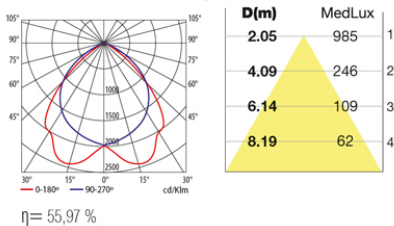

GEAR

Gear included: Yes, electronic

TL5 G5 2x54W double parabolic

Download photometric file .ldt / .ies