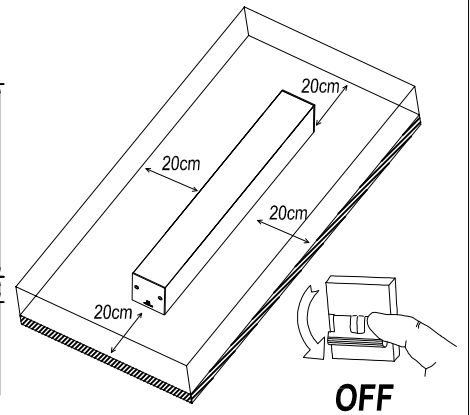

ADOSADA / SURFACE MOUNTED

INFINITE STANDARD TRIM

EMPOTRADA TRIM / TRIM RECESSED

1

REF.	⏏ (mm)	⏏ (Min-Max)	⏏ (Min)
1 LAMP 900mm	905x85		
1 LAMP 1200mm	1205x85	5-30mm	110mm
1 LAMP 1500mm	1505x85		
2 LAMP 900mm	905x112		
2 LAMP 1200mm	1205x112	5-35mm	130mm
2 LAMP 1500mm	1505x112		