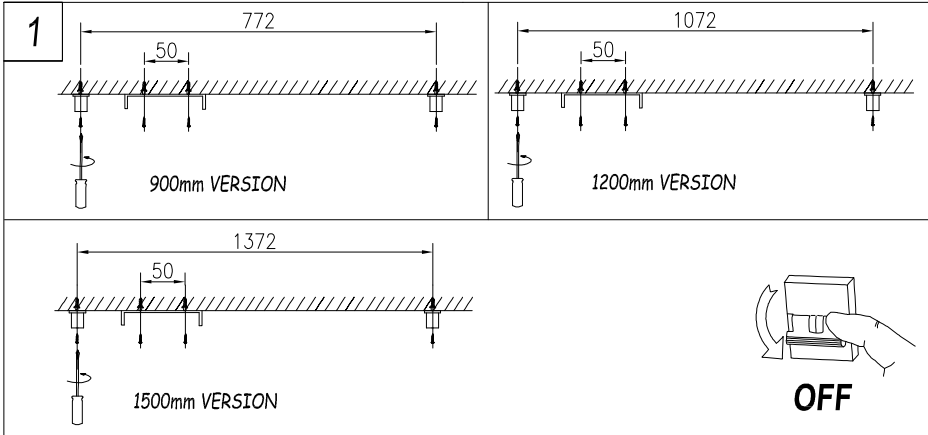

TECHNICAL CHARACTERISTICS

Type:	Ceiling fixture
IP Protection degrees:	IP20
Lampholder:	2 x G5
Power (W):	G5 54
Total power consumption (W):	105.1
Voltage / Frequency:	230V/50-60Hz
Warranty (Years):	2
Units per box:	1
Net Weight (Kg):	3.585
EAN:	0,00

Structure material: Steel

ACT-9151-14-M1

L-shape connector kit + PC cover

IP20

ACT-9155-14-M1

T-shape connector kit + PC cover

IP20

INFINITE STANDARD TRIMLESS

SUSPENDIDA / SUSPENDED

1

REF.			(Min-Max)	(Min)
1 TL5 900mm	902x80	TRIMLESS KIT 1LAMP		
1 TL5 1200mm	1202x80		10-35mm	120mm
1 TL5 1500mm	1502x80			
2 TL5 900mm	902x106	TRIMLESS KIT 2LAMP		
2 TL5 1200mm	1202x106		5-35mm	140mm
2 TL5 1500mm	1502x106			

ADOSADA / SURFACE MOUNTED

INFINITE STANDARD TRIM

EMPOTRADA TRIM / TRIM RECESSED

1

REF.	⏏ (mm)	⏏ (Min-Max)	⏏ (Min)
1 LAMP 900mm	905x85		
1 LAMP 1200mm	1205x85	5-30mm	110mm
1 LAMP 1500mm	1505x85		
2 LAMP 900mm	905x112		
2 LAMP 1200mm	1205x112	5-35mm	130mm
2 LAMP 1500mm	1505x112		