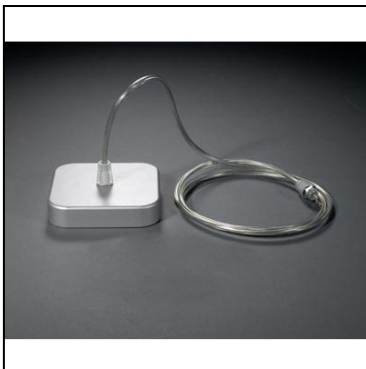

The photograph may not match the reference exactly. Please read the product description to identify the finish.

DESCRIPTION

Linear fluorescent luminaires for suspended lighting, surface mounted, trimless recessed or trimmed recessed installation. Available in versions for one or two 36W, 54W or 80W T5 H.O. lamps. Housing produced in extruded aluminium, cover made of injected aluminium, polycarbonate or double parabolic diffusers and reflector made of high grade aluminium. Finish in grey and white. All lights are supplied with covers and electrical ballast. A wide selection of optional accessories are available for connecting several units.

TECHNICAL CHARACTERISTICS

Type:	Ceiling fixture
IP Protection degrees:	IP20
Lampholder:	2 x G5
Power (W):	G5 54
Total power consumption (W):	105.1
Voltage / Frequency:	230V/50-60Hz
Warranty (Years):	2
Units per box:	1
Net Weight (Kg):	3.585
EAN:	0,00

MATERIALS / FINISHES

Structure material: Extruded aluminium

Structure finish: Grey

GEAR

Gear included: Yes, electronic

TL5 G5 2x54W double parabolic

Download photometric file .ldt / .ies

ACT-9091-N3-00

Steel cord

Structure material: Steel

ACT-9090-14-00

Power supply unit

Structure material: Injected aluminium

Structure finish: White

ACT-9097-00-00

Profile union kit