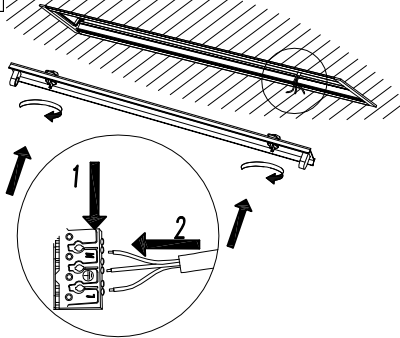

EMPOTRADA TRIMLESS / TRIMLESS RECESSED

(Min-Max)

3

4

5

6

ON

*

ADOSADA / SURFACE MOUNTED

INFINITE STANDARD TRIM

EMPOTRADA TRIM / TRIM RECESSED

1

REF.	⏏ (mm)	⏏ (Min-Max)	⏏ (Min)
1 LAMP 900mm	905x85		
1 LAMP 1200mm	1205x85	5-30mm	110mm
1 LAMP 1500mm	1505x85		
2 LAMP 900mm	905x112		
2 LAMP 1200mm	1205x112	5-35mm	130mm
2 LAMP 1500mm	1505x112		

2

3

4

5

*

1-10V 1TL5

1-10V 2TL5

TOUCH & DALI 1TL5