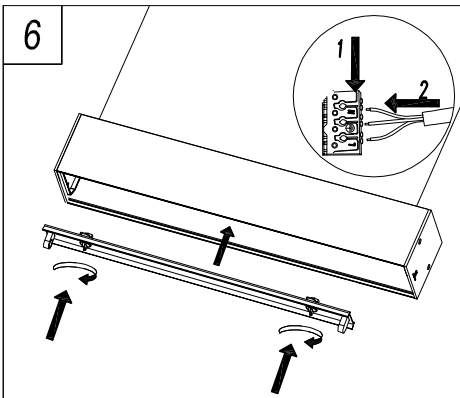

Structure material: Steel

ACT-9151-14-M1

L-shape connector kit + PC cover

IP20

ACT-9155-14-M1

T-shape connector kit + PC cover

IP20

INFINITE STANDARD TRIMLESS

SUSPENDIDA / SUSPENDED

1

REF.			(Min-Max)	(Min)
1 TL5 900mm	902x80	TRIMLESS KIT 1LAMP		
1 TL5 1200mm	1202x80		10-35mm	120mm
1 TL5 1500mm	1502x80			
2 TL5 900mm	902x106	TRIMLESS KIT 2LAMP		
2 TL5 1200mm	1202x106		5-35mm	140mm
2 TL5 1500mm	1502x106			