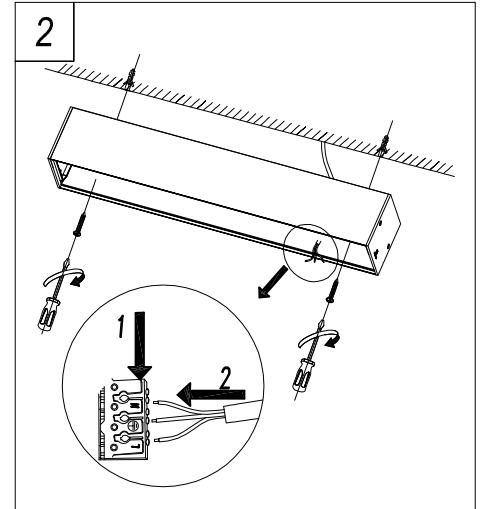

EMPOTRADA TRIMLESS / TRIMLESS RECESSED

(Min-Max)

3

4

5

6

ON

*

ADOSADA / SURFACE MOUNTED

INFINITE STANDARD TRIM

EMPOTRADA TRIM / TRIM RECESSED

1

REF.	⏏ (mm)	⏏ (Min-Max)	⏏ (Min)
1 LAMP 900mm	905x85		
1 LAMP 1200mm	1205x85	5-30mm	110mm
1 LAMP 1500mm	1505x85		
2 LAMP 900mm	905x112		
2 LAMP 1200mm	1205x112	5-35mm	130mm
2 LAMP 1500mm	1505x112		