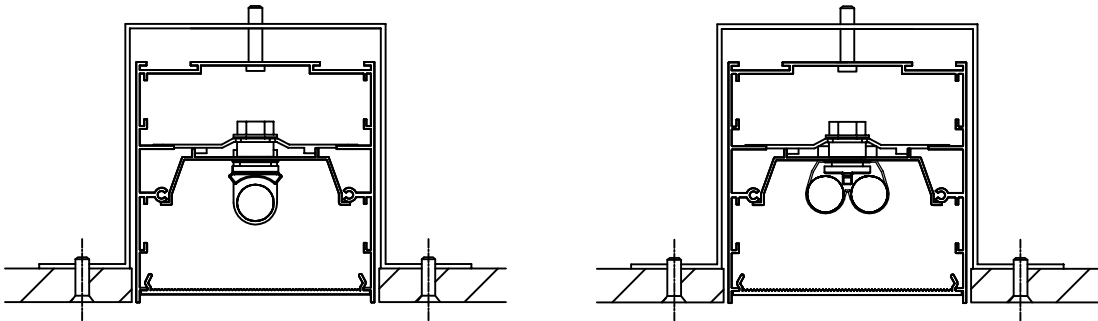

Structure material: Steel

ACT-9151-14-M1

L-shape connector kit + PC cover

IP20

ACT-9155-14-M1

T-shape connector kit + PC cover

IP20

INFINITE STANDARD TRIMLESS

SUSPENDIDA / SUSPENDED

1

REF.			(Min-Max)	(Min)
1 TL5 900mm	902x80	TRIMLESS KIT 1LAMP		
1 TL5 1200mm	1202x80		10-35mm	120mm
1 TL5 1500mm	1502x80			
2 TL5 900mm	902x106	TRIMLESS KIT 2LAMP		
2 TL5 1200mm	1202x106		5-35mm	140mm
2 TL5 1500mm	1502x106			