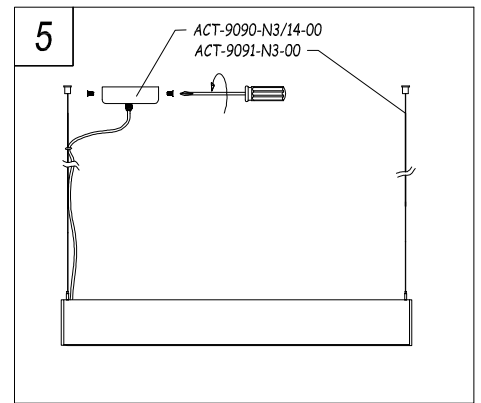

SUSPENDIDA / SUSPENDED