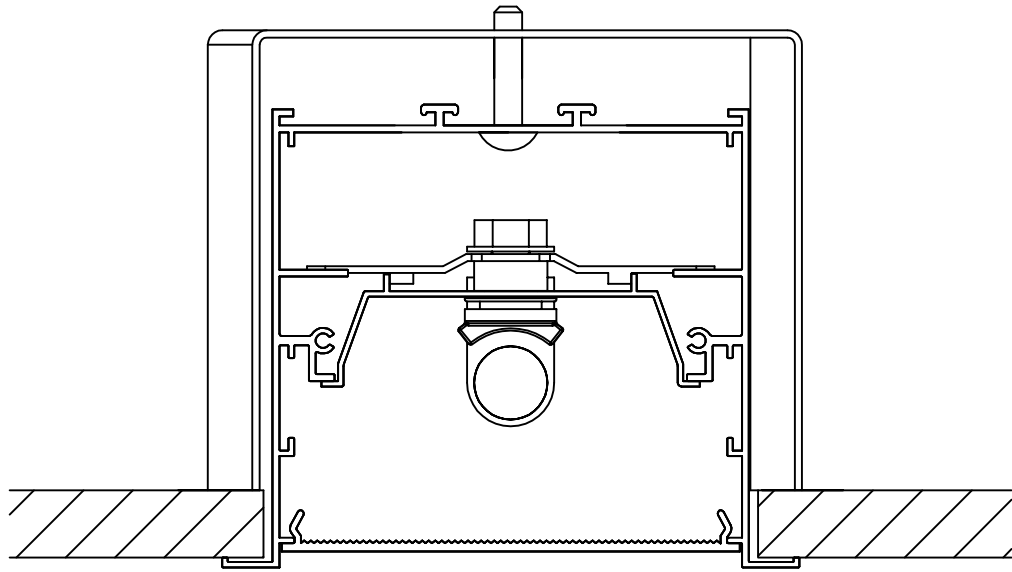

EMPOTRADA TRIMLESS / TRIMLESS RECESSED

(Min-Max)

3

4

5

6

ON

*

ADOSADA / SURFACE MOUNTED

INFINITE STANDARD TRIM

EMPOTRADA TRIM / TRIM RECESSED

1

REF.	⏏ (mm)	⏏ (Min-Max)	⏏ (Min)
1 LAMP 900mm	905x85		
1 LAMP 1200mm	1205x85	5-30mm	110mm
1 LAMP 1500mm	1505x85		
2 LAMP 900mm	905x112		
2 LAMP 1200mm	1205x112	5-35mm	130mm
2 LAMP 1500mm	1505x112		