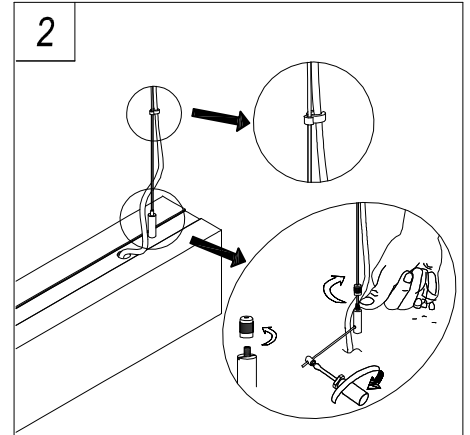

SUSPENDIDA / SUSPENDED