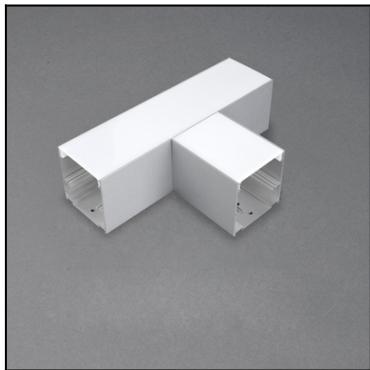

The photograph may not match the reference exactly. Please read the product description to identify the finish.

DESCRIPTION

Linear fluorescent luminaires for suspended lighting, surface mounted, trimless recessed or trimmed recessed installation. Available in versions for one or two 36W, 54W or 80W T5 H.O. lamps. Housing produced in extruded aluminium, cover made of injected aluminium, polycarbonate or double parabolic diffusers and reflector made of high grade aluminium. Finish in grey and white. All lights are supplied with covers and electrical ballast. A wide selection of optional accessories are available for connecting several units.

Structure material: Steel

ACT-9151-14-M1

L-shape connector kit + PC cover

IP20

ACT-9155-14-M1

T-shape connector kit + PC cover

IP20

INFINITE STANDARD TRIMLESS

ADOSADA / SURFACE MOUNTED

INFINITE STANDARD TRIM

EMPOTRADA TRIM / TRIM RECESSED

1

REF.	⏏ (mm)	⏏ (Min-Max)	⏏ (Min)
1 LAMP 900mm	905x85		
1 LAMP 1200mm	1205x85	5-30mm	110mm
1 LAMP 1500mm	1505x85		
2 LAMP 900mm	905x112		
2 LAMP 1200mm	1205x112	5-35mm	130mm
2 LAMP 1500mm	1505x112		