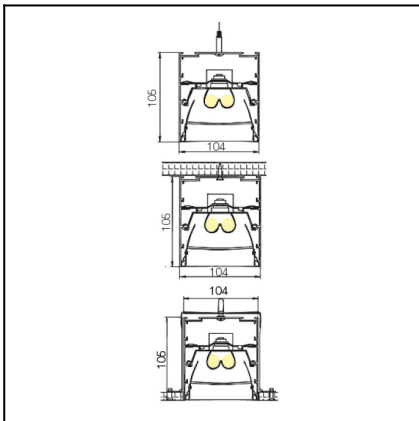

The photograph may not match the reference exactly. Please read the product description to identify the finish.

DESCRIPTION

Linear fluorescent luminaires for suspended lighting, surface mounted, trimless recessed or trimmed recessed installation. Available in versions for one or two 36W, 54W or 80W T5 H.O. lamps. Housing produced in extruded aluminium, cover made of injected aluminium, polycarbonate or double parabolic diffusers and reflector made of high grade aluminium. Finish in grey and white. All lights are supplied with covers and electrical ballast. A wide selection of optional accessories are available for connecting several units.

TECHNICAL CHARACTERISTICS

Type:	Ceiling fixture
IP Protection degrees:	IP20
Lampholder:	2 x G5
Power (W):	G5 54
Total power consumption (W):	105.1
Voltage / Frequency:	230V/50-60Hz
Warranty (Years):	2
Units per box:	1
Net Weight (Kg):	3.585
EAN:	0,00

SUSPENDIDA / SUSPENDED

1

REF.			(Min-Max)	(Min)
1 TL5 900mm	902x80	TRIMLESS KIT 1LAMP		
1 TL5 1200mm	1202x80		10-35mm	120mm
1 TL5 1500mm	1502x80			
2 TL5 900mm	902x106	TRIMLESS KIT 2LAMP		
2 TL5 1200mm	1202x106		5-35mm	140mm
2 TL5 1500mm	1502x106			

ADOSADA / SURFACE MOUNTED

INFINITE STANDARD TRIM

EMPOTRADA TRIM / TRIM RECESSED

1

REF.	⏏ (mm)	⏏ (Min-Max)	⏏ (Min)
1 LAMP 900mm	905x85		
1 LAMP 1200mm	1205x85	5-30mm	110mm
1 LAMP 1500mm	1505x85		
2 LAMP 900mm	905x112		
2 LAMP 1200mm	1205x112	5-35mm	130mm
2 LAMP 1500mm	1505x112		