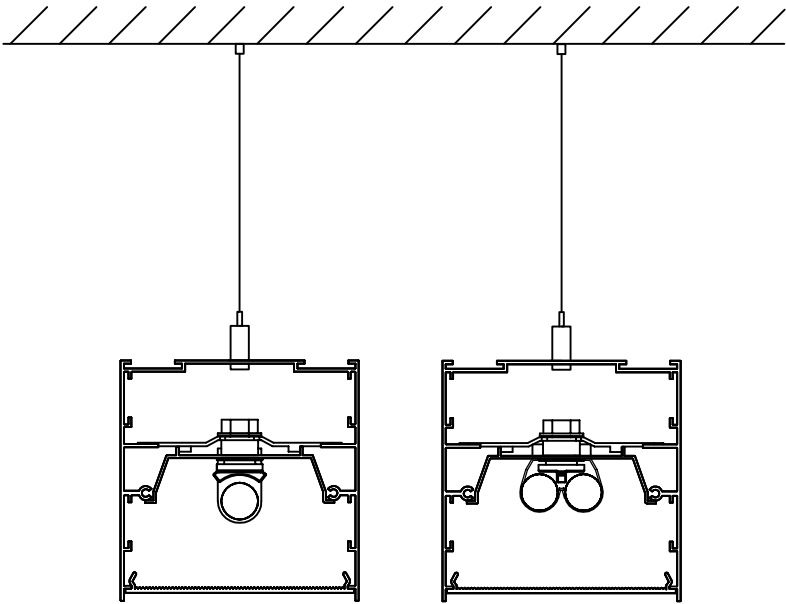

Structure material: Steel

ACT-9151-14-M1

L-shape connector kit + PC cover

IP20

ACT-9155-14-M1

T-shape connector kit + PC cover

IP20

INFINITE STANDARD TRIMLESS

SUSPENDIDA / SUSPENDED

1

REF.			(Min-Max)	(Min)
1 TL5 900mm	902x80	TRIMLESS KIT 1LAMP		
1 TL5 1200mm	1202x80		10-35mm	120mm
1 TL5 1500mm	1502x80			
2 TL5 900mm	902x106	TRIMLESS KIT 2LAMP		
2 TL5 1200mm	1202x106		5-35mm	140mm
2 TL5 1500mm	1502x106			

ADOSADA / SURFACE MOUNTED

INFINITE STANDARD TRIM

EMPOTRADA TRIM / TRIM RECESSED

1

REF.	⏏ (mm)	⏏ (Min-Max)	⏏ (Min)
1 LAMP 900mm	905x85		
1 LAMP 1200mm	1205x85	5-30mm	110mm
1 LAMP 1500mm	1505x85		
2 LAMP 900mm	905x112		
2 LAMP 1200mm	1205x112	5-35mm	130mm
2 LAMP 1500mm	1505x112		