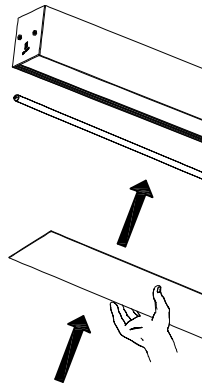

SUSPENDIDA / SUSPENDED

1

REF.			(Min-Max)	(Min)
1 TL5 900mm	902x80	TRIMLESS KIT 1LAMP		
1 TL5 1200mm	1202x80		10-35mm	120mm
1 TL5 1500mm	1502x80			
2 TL5 900mm	902x106	TRIMLESS KIT 2LAMP		
2 TL5 1200mm	1202x106		5-35mm	140mm
2 TL5 1500mm	1502x106			

EMPOTRADA TRIMLESS / TRIMLESS RECESSED

(Min-Max)

3

4

5

6

ON

*

ADOSADA / SURFACE MOUNTED

INFINITE STANDARD TRIM

EMPOTRADA TRIM / TRIM RECESSED

1

REF.	⏏ (mm)	⏏ (Min-Max)	⏏ (Min)
1 LAMP 900mm	905x85		
1 LAMP 1200mm	1205x85	5-30mm	110mm
1 LAMP 1500mm	1505x85		
2 LAMP 900mm	905x112		
2 LAMP 1200mm	1205x112	5-35mm	130mm
2 LAMP 1500mm	1505x112		