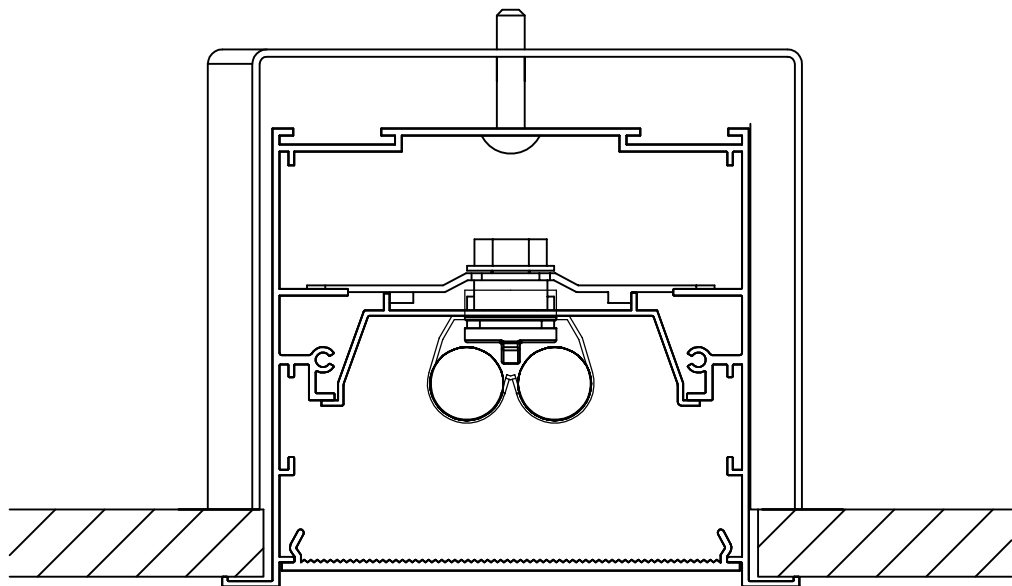

EMPOTRADA TRIMLESS / TRIMLESS RECESSED

(Min-Max)

3

4

5

6

ON

*

ADOSADA / SURFACE MOUNTED

INFINITE STANDARD TRIM

EMPOTRADA TRIM / TRIM RECESSED

1

REF.	⏏ (mm)	⏏ (Min-Max)	⏏ (Min)
1 LAMP 900mm	905x85		
1 LAMP 1200mm	1205x85	5-30mm	110mm
1 LAMP 1500mm	1505x85		
2 LAMP 900mm	905x112		
2 LAMP 1200mm	1205x112	5-35mm	130mm
2 LAMP 1500mm	1505x112		