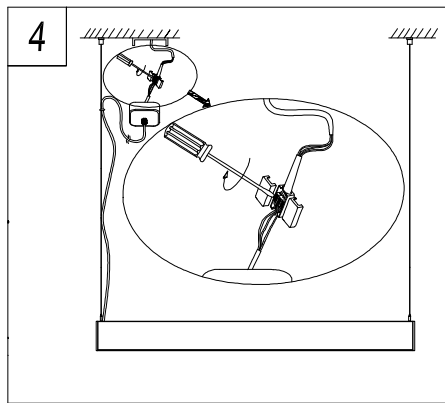

SUSPENDIDA / SUSPENDED