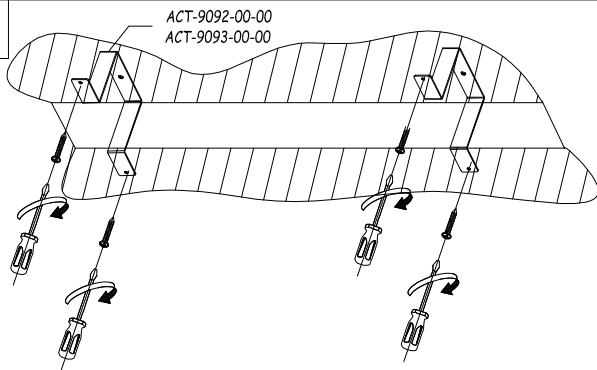

TECHNICAL CHARACTERISTICS

Type:	Ceiling fixture
IP Protection degrees:	IP20
Lampholder:	2 x G5
Power (W):	G5 54
Total power consumption (W):	105.1
Voltage / Frequency:	230V/50-60Hz
Warranty (Years):	2
Units per box:	1
Net Weight (Kg):	3.585
EAN:	0,00

Structure material: Steel

ACT-9151-14-M1

L-shape connector kit + PC cover

IP20

ACT-9155-14-M1

T-shape connector kit + PC cover

IP20

INFINITE STANDARD TRIMLESS

SUSPENDIDA / SUSPENDED

1

REF.			(Min-Max)	(Min)
1 TL5 900mm	902x80	TRIMLESS KIT 1LAMP		
1 TL5 1200mm	1202x80		10-35mm	120mm
1 TL5 1500mm	1502x80			
2 TL5 900mm	902x106	TRIMLESS KIT 2LAMP		
2 TL5 1200mm	1202x106		5-35mm	140mm
2 TL5 1500mm	1502x106			

EMPOTRADA TRIMLESS / TRIMLESS RECESSED

(Min-Max)

3

4

5

6

ON

*