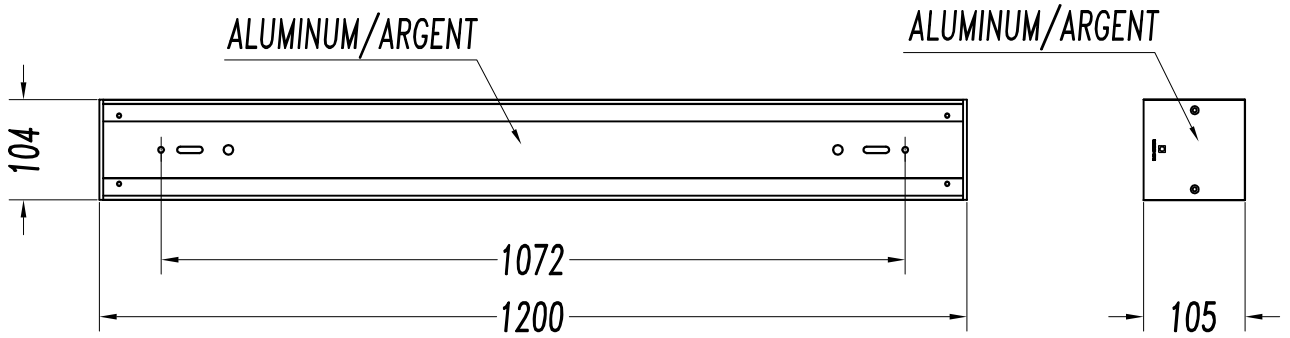

Structure material: Steel

ACT-9151-14-M1

L-shape connector kit + PC cover

IP20

ACT-9155-14-M1

T-shape connector kit + PC cover

IP20

INFINITE STANDARD TRIMLESS

SUSPENDIDA / SUSPENDED

1

REF.			(Min-Max)	(Min)
1 TL5 900mm	902x80	TRIMLESS KIT 1LAMP		
1 TL5 1200mm	1202x80		10-35mm	120mm
1 TL5 1500mm	1502x80			
2 TL5 900mm	902x106	TRIMLESS KIT 2LAMP		
2 TL5 1200mm	1202x106		5-35mm	140mm
2 TL5 1500mm	1502x106			

ADOSADA / SURFACE MOUNTED

INFINITE STANDARD TRIM

EMPOTRADA TRIM / TRIM RECESSED

1

REF.	⏏ (mm)	⏏ (Min-Max)	⏏ (Min)
1 LAMP 900mm	905x85		
1 LAMP 1200mm	1205x85	5-30mm	110mm
1 LAMP 1500mm	1505x85		
2 LAMP 900mm	905x112		
2 LAMP 1200mm	1205x112	5-35mm	130mm
2 LAMP 1500mm	1505x112		