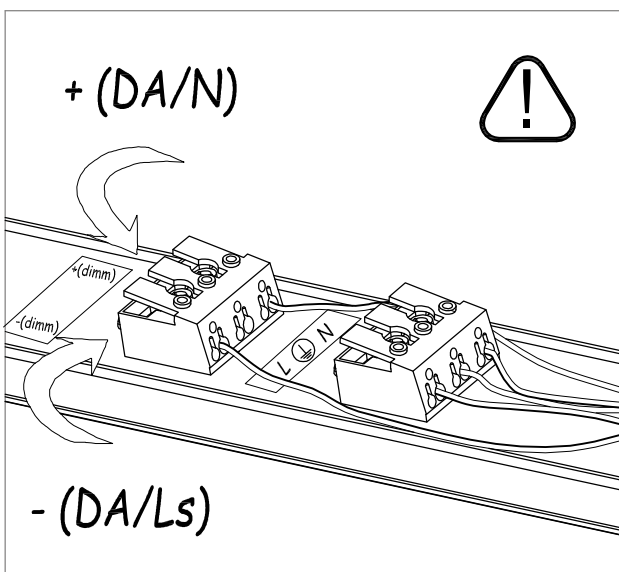

ADOSADA / SURFACE MOUNTED

INFINITE STANDARD TRIM

EMPOTRADA TRIM / TRIM RECESSED

1

REF.	⏏ (mm)	⏏ (Min-Max)	⏏ (Min)
1 LAMP 900mm	905x85		
1 LAMP 1200mm	1205x85	5-30mm	110mm
1 LAMP 1500mm	1505x85		
2 LAMP 900mm	905x112		
2 LAMP 1200mm	1205x112	5-35mm	130mm
2 LAMP 1500mm	1505x112		

2

3

4

5

*

1-10V 1TL5

1-10V 2TL5

TOUCH & DALI 1TL5

TOUCH & DALI 2TL5