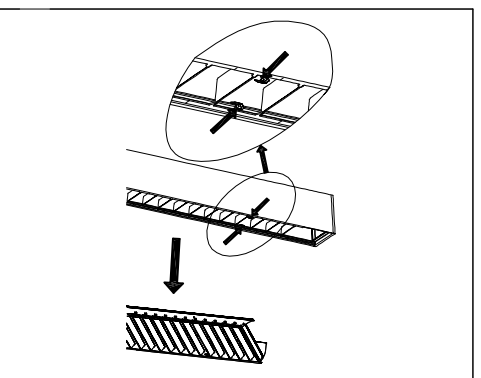

Structure material: Steel

ACT-9151-14-M1

L-shape connector kit + PC cover

IP20

ACT-9155-14-M1

T-shape connector kit + PC cover

IP20

INFINITE STANDARD TRIMLESS

SUSPENDIDA / SUSPENDED

1

REF.			(Min-Max)	(Min)
1 TL5 900mm	902x80	TRIMLESS KIT 1LAMP		
1 TL5 1200mm	1202x80		10-35mm	120mm
1 TL5 1500mm	1502x80			
2 TL5 900mm	902x106	TRIMLESS KIT 2LAMP		
2 TL5 1200mm	1202x106		5-35mm	140mm
2 TL5 1500mm	1502x106			