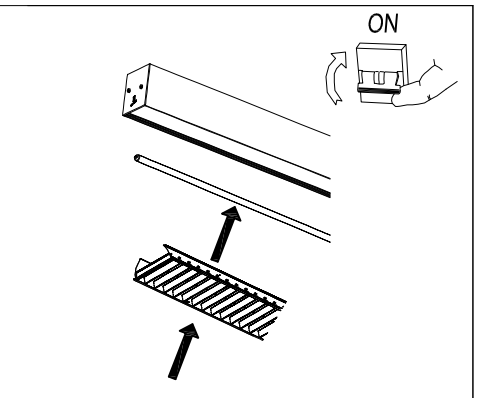

SUSPENDIDA / SUSPENDED