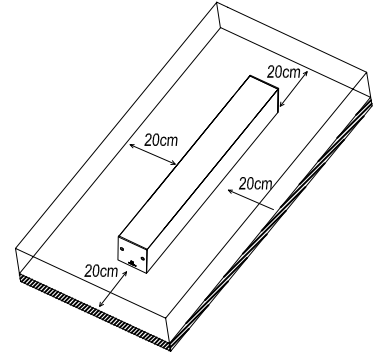

1

REF.			(Min-Max)	(Min)
1 TL5 900mm	902x80	TRIMLESS KIT 1LAMP		
1 TL5 1200mm	1202x80		10-35mm	120mm
1 TL5 1500mm	1502x80			
2 TL5 900mm	902x106	TRIMLESS KIT 2LAMP		
2 TL5 1200mm	1202x106		5-35mm	140mm
2 TL5 1500mm	1502x106			

EMPOTRADA TRIMLESS / TRIMLESS RECESSED