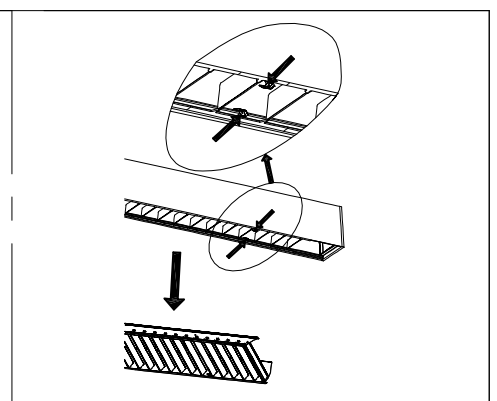

EMPOTRADA TRIMLESS / TRIMLESS RECESSED

(Min-Max)

3

4

5

6

ON

*

ADOSADA / SURFACE MOUNTED

INFINITE STANDARD TRIM

EMPOTRADA TRIM / TRIM RECESSED

1

REF.	⏏ (mm)	⏏ (Min-Max)	⏏ (Min)
1 LAMP 900mm	905x85		
1 LAMP 1200mm	1205x85	5-30mm	110mm
1 LAMP 1500mm	1505x85		
2 LAMP 900mm	905x112		
2 LAMP 1200mm	1205x112	5-35mm	130mm
2 LAMP 1500mm	1505x112		