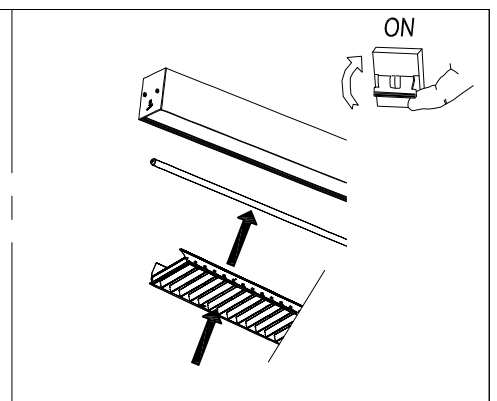

EMPOTRADA TRIMLESS / TRIMLESS RECESSED

(Min-Max)

3

4

5

6

ON

*

ADOSADA / SURFACE MOUNTED

INFINITE STANDARD TRIM

EMPOTRADA TRIM / TRIM RECESSED

1

REF.	⏏ (mm)	⏏ (Min-Max)	⏏ (Min)
1 LAMP 900mm	905x85		
1 LAMP 1200mm	1205x85	5-30mm	110mm
1 LAMP 1500mm	1505x85		
2 LAMP 900mm	905x112		
2 LAMP 1200mm	1205x112	5-35mm	130mm
2 LAMP 1500mm	1505x112		