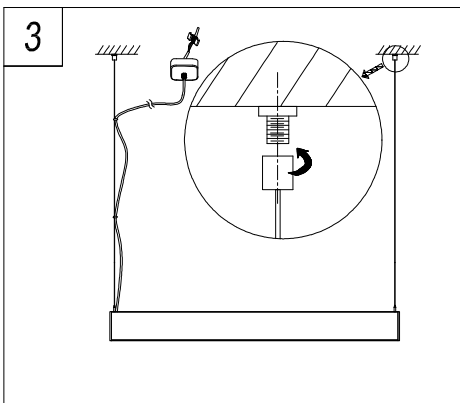

SUSPENDIDA / SUSPENDED