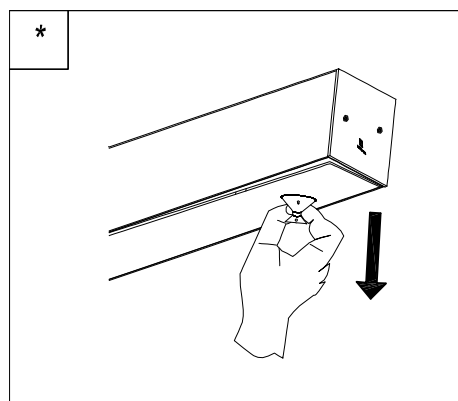

EMPOTRADA TRIMLESS / TRIMLESS RECESSED

(Min-Max)

3

4

5

6

ON

*

ADOSADA / SURFACE MOUNTED

INFINITE STANDARD TRIM

EMPOTRADA TRIM / TRIM RECESSED

1

REF.	⏏ (mm)	⏏ (Min-Max)	⏏ (Min)
1 LAMP 900mm	905x85		
1 LAMP 1200mm	1205x85	5-30mm	110mm
1 LAMP 1500mm	1505x85		
2 LAMP 900mm	905x112		
2 LAMP 1200mm	1205x112	5-35mm	130mm
2 LAMP 1500mm	1505x112		