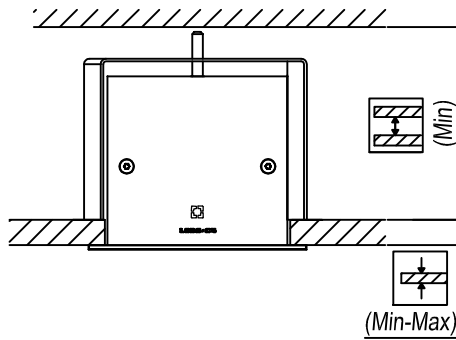

ADOSADA / SURFACE MOUNTED

INFINITE STANDARD TRIM

EMPOTRADA TRIM / TRIM RECESSED

1

REF.	⏏ (mm)	⏏ (Min-Max)	⏏ (Min)
1 LAMP 900mm	905x85		
1 LAMP 1200mm	1205x85	5-30mm	110mm
1 LAMP 1500mm	1505x85		
2 LAMP 900mm	905x112		
2 LAMP 1200mm	1205x112	5-35mm	130mm
2 LAMP 1500mm	1505x112		