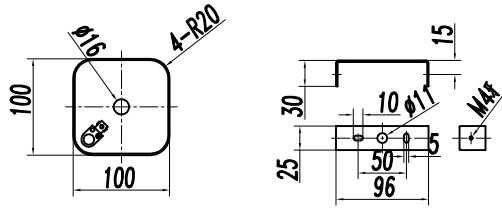

Structure material: Steel

ACT-9151-14-M1

L-shape connector kit + PC cover

IP20

ACT-9155-14-M1

T-shape connector kit + PC cover

IP20

INFINITE STANDARD TRIMLESS

SUSPENDIDA / SUSPENDED

1

REF.			(Min-Max)	(Min)
1 TL5 900mm	902x80	TRIMLESS KIT 1LAMP		
1 TL5 1200mm	1202x80		10-35mm	120mm
1 TL5 1500mm	1502x80			
2 TL5 900mm	902x106	TRIMLESS KIT 2LAMP		
2 TL5 1200mm	1202x106		5-35mm	140mm
2 TL5 1500mm	1502x106			