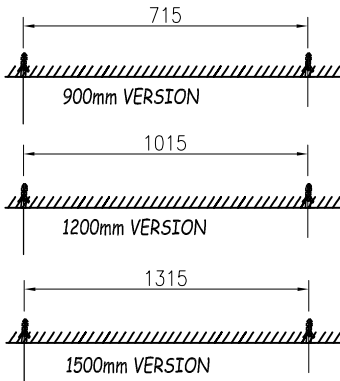

1

REF.			(Min-Max)	(Min)
1 TL5 900mm	902x80	TRIMLESS KIT 1LAMP		
1 TL5 1200mm	1202x80		10-35mm	120mm
1 TL5 1500mm	1502x80			
2 TL5 900mm	902x106	TRIMLESS KIT 2LAMP		
2 TL5 1200mm	1202x106		5-35mm	140mm
2 TL5 1500mm	1502x106			

EMPOTRADA TRIMLESS / TRIMLESS RECESSED