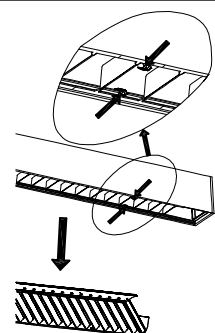

ADOSADA / SURFACE MOUNTED

INFINITE STANDARD TRIM

EMPOTRADA TRIM / TRIM RECESSED

1

REF.	⏏ (mm)	⏏ (Min-Max)	⏏ (Min)
1 LAMP 900mm	905x85		
1 LAMP 1200mm	1205x85	5-30mm	110mm
1 LAMP 1500mm	1505x85		
2 LAMP 900mm	905x112		
2 LAMP 1200mm	1205x112	5-35mm	130mm
2 LAMP 1500mm	1505x112		

2

3

4

5

*

1-10V 1TL5

1-10V 2TL5

TOUCH & DALI 1TL5