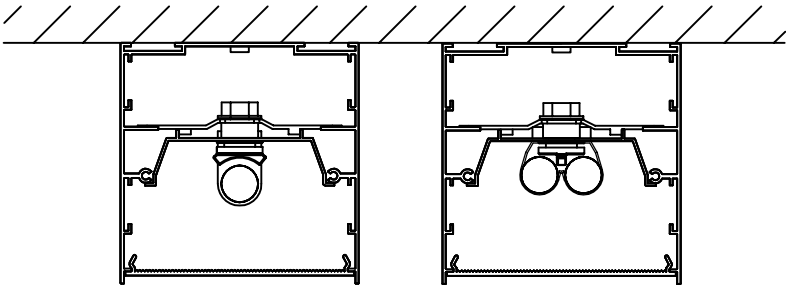

Structure material: Steel

ACT-9151-14-M1

L-shape connector kit + PC cover

IP20

ACT-9155-14-M1

T-shape connector kit + PC cover

IP20

INFINITE STANDARD TRIMLESS

SUSPENDIDA / SUSPENDED

1

REF.			(Min-Max)	(Min)
1 TL5 900mm	902x80	TRIMLESS KIT 1LAMP		
1 TL5 1200mm	1202x80		10-35mm	120mm
1 TL5 1500mm	1502x80			
2 TL5 900mm	902x106	TRIMLESS KIT 2LAMP		
2 TL5 1200mm	1202x106		5-35mm	140mm
2 TL5 1500mm	1502x106			