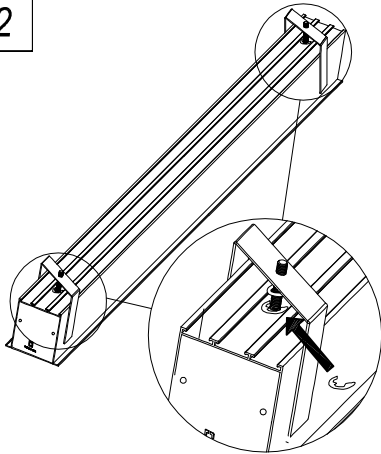

ADOSADA / SURFACE MOUNTED

INFINITE STANDARD TRIM

EMPOTRADA TRIM / TRIM RECESSED

1

REF.	⏏ (mm)	⏏ (Min-Max)	⏏ (Min)
1 LAMP 900mm	905x85		
1 LAMP 1200mm	1205x85	5-30mm	110mm
1 LAMP 1500mm	1505x85		
2 LAMP 900mm	905x112		
2 LAMP 1200mm	1205x112	5-35mm	130mm
2 LAMP 1500mm	1505x112		

2

3

4

5

*

1-10V 1TL5

1-10V 2TL5

TOUCH & DALI 1TL5