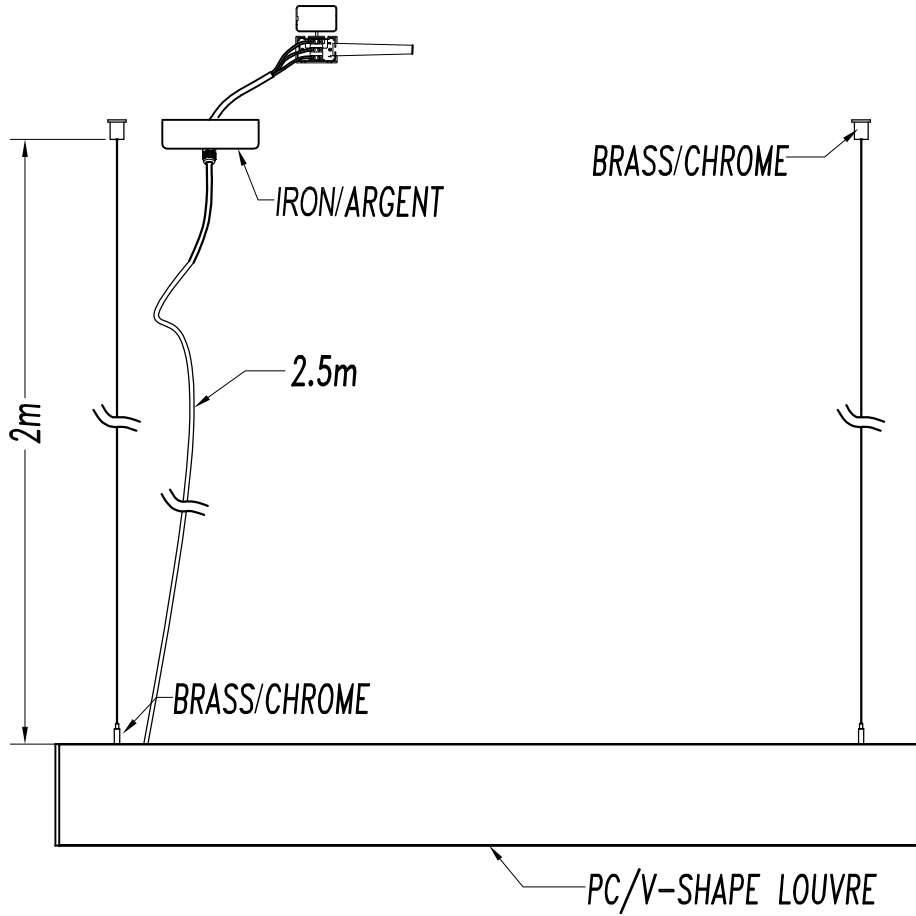

The photograph may not match the reference exactly. Please read the product description to identify the finish.

DESCRIPTION

Linear fluorescent luminaires for suspended lighting, surface mounted, trimless recessed or trimmed recessed installation. Available in versions for one or two 36W, 54W or 80W T5 H.O. lamps. Housing produced in extruded aluminium, cover made of injected aluminium, polycarbonate or double parabolic diffusers and reflector made of high grade aluminium. Finish in grey and white. All lights are supplied with covers and electrical ballast. A wide selection of optional accessories are available for connecting several units.

Structure material: Steel

ACT-9151-14-M1

L-shape connector kit + PC cover

IP20

ACT-9155-14-M1

T-shape connector kit + PC cover

IP20

INFINITE STANDARD TRIMLESS

SUSPENDIDA / SUSPENDED

1

REF.			(Min-Max)	(Min)
1 TL5 900mm	902x80	TRIMLESS KIT 1LAMP		
1 TL5 1200mm	1202x80		10-35mm	120mm
1 TL5 1500mm	1502x80			
2 TL5 900mm	902x106	TRIMLESS KIT 2LAMP		
2 TL5 1200mm	1202x106		5-35mm	140mm
2 TL5 1500mm	1502x106			

ADOSADA / SURFACE MOUNTED

INFINITE STANDARD TRIM

EMPOTRADA TRIM / TRIM RECESSED

1

REF.	⏏ (mm)	⏏ (Min-Max)	⏏ (Min)
1 LAMP 900mm	905x85		
1 LAMP 1200mm	1205x85	5-30mm	110mm
1 LAMP 1500mm	1505x85		
2 LAMP 900mm	905x112		
2 LAMP 1200mm	1205x112	5-35mm	130mm
2 LAMP 1500mm	1505x112		