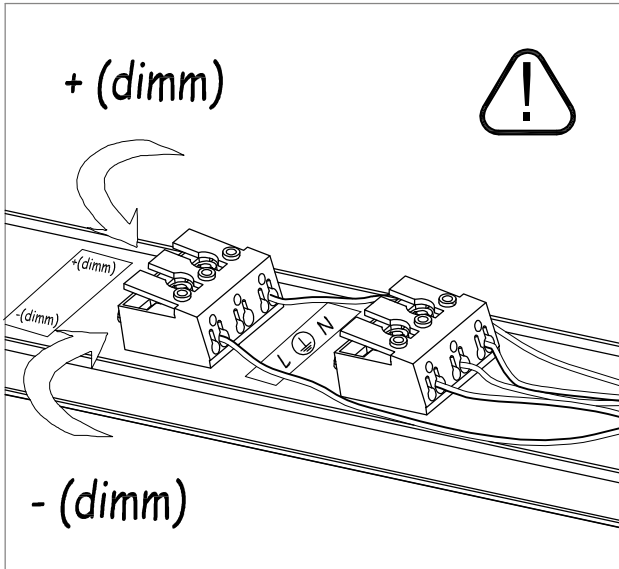

ADOSADA / SURFACE MOUNTED

INFINITE STANDARD TRIM

EMPOTRADA TRIM / TRIM RECESSED

1

REF.	⏏ (mm)	⏏ (Min-Max)	⏏ (Min)
1 LAMP 900mm	905x85		
1 LAMP 1200mm	1205x85	5-30mm	110mm
1 LAMP 1500mm	1505x85		
2 LAMP 900mm	905x112		
2 LAMP 1200mm	1205x112	5-35mm	130mm
2 LAMP 1500mm	1505x112		

2

3

4

5

*

1-10V 1TL5

1-10V 2TL5

TOUCH & DALI 1TL5