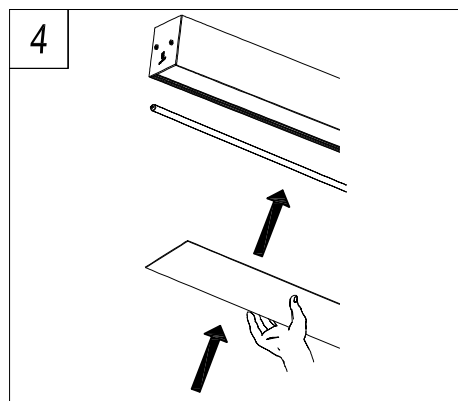

EMPOTRADA TRIMLESS / TRIMLESS RECESSED

(Min-Max)

3

4

5

6

ON

*

ADOSADA / SURFACE MOUNTED

INFINITE STANDARD TRIM

EMPOTRADA TRIM / TRIM RECESSED

1

REF.	⏏ (mm)	⏏ (Min-Max)	⏏ (Min)
1 LAMP 900mm	905x85		
1 LAMP 1200mm	1205x85	5-30mm	110mm
1 LAMP 1500mm	1505x85		
2 LAMP 900mm	905x112		
2 LAMP 1200mm	1205x112	5-35mm	130mm
2 LAMP 1500mm	1505x112		