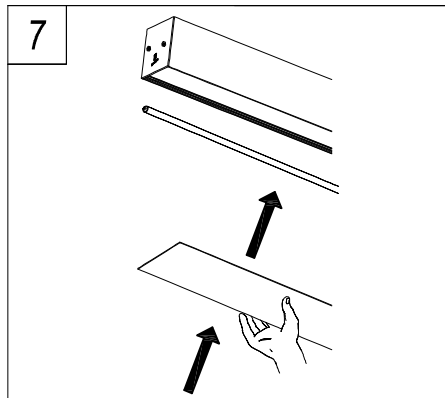

SUSPENDIDA / SUSPENDED