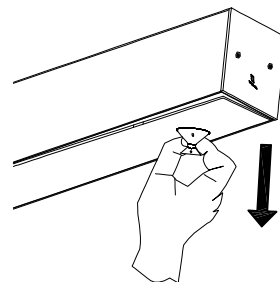

EMPOTRADA TRIMLESS / TRIMLESS RECESSED

(Min-Max)

3

4

5

6

ON

*

ADOSADA / SURFACE MOUNTED

INFINITE STANDARD TRIM

EMPOTRADA TRIM / TRIM RECESSED

1

REF.	⏏ (mm)	⏏ (Min-Max)	⏏ (Min)
1 LAMP 900mm	905x85		
1 LAMP 1200mm	1205x85	5-30mm	110mm
1 LAMP 1500mm	1505x85		
2 LAMP 900mm	905x112		
2 LAMP 1200mm	1205x112	5-35mm	130mm
2 LAMP 1500mm	1505x112		