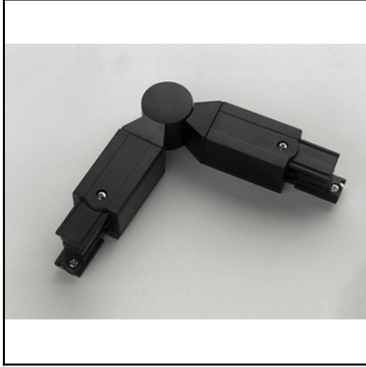

CARRILES

CR-0323-60-00

The photograph may not match the reference exactly. Please read the product description to identify the finish.

[Download photometric file .ldt /.ies](#)

DESCRIPTION

For recessed mounting

CR-0327-60-00

End cap

Structure material: Polypropylene
Structure finish: Black

CR-0328-14-00

Straight connector

Structure material: Polypropylene
Structure finish: White

CR-0328-60-00

Straight connector

Structure material: Polypropylene
Structure finish: Black

CR-0329-14-00

Adjustable connector

Structure material: Polypropylene
Structure finish: White

CR-0329-60-00

Adjustable connector

Structure material: Polypropylene
Structure finish: Black

Structure material: Polypropylene
Structure finish: White

CR-0332-60-00

□T□ connector right

Structure material: Polypropylene
Structure finish: Black

CR-0333-14-00

For direct mounting on false ceilings (4 units/ref)