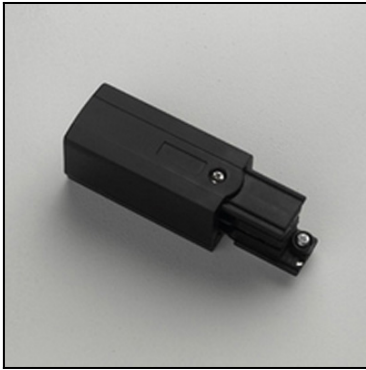

CARRILES

CR-0323-60-00

The photograph may not match the reference exactly. Please read the product description to identify the finish.

[Download photometric file .ldt /.ies](#)

DESCRIPTION

For recessed mounting

CR-0325-14-00

Mains connector (left)

Structure material: Polypropylene
Structure finish: White

CR-0325-60-00

Mains connector (left)

Structure material: Polypropylene
Structure finish: Black

CR-0326-14-00

Mains connector (right)

Structure material: Polypropylene
Structure finish: White

CR-0326-60-00

Mains connector (right)

Structure material: Polypropylene
Structure finish: White

CR-0327-14-00

End cap

Structure material: Polypropylene
Structure finish: White

CR-0327-60-00

End cap

Structure material: Polypropylene
Structure finish: Black

CR-0328-14-00

Straight connector

Structure material: Polypropylene
Structure finish: White

CR-0328-60-00

Straight connector