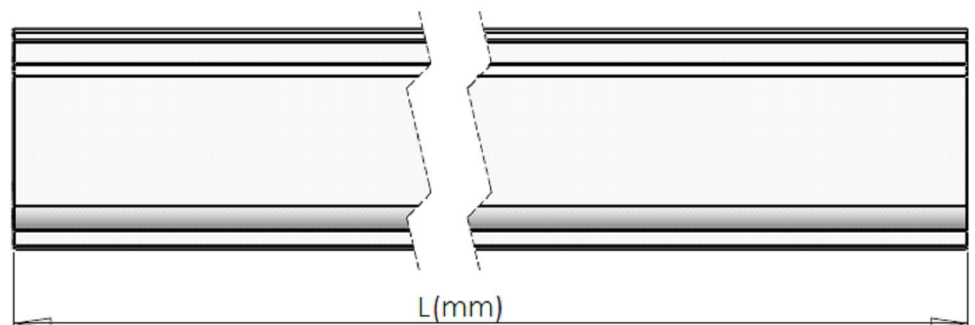

White

Grey

Black

TRACK 1m. 2 FIXATION POINTS

TRACK 2m. 4 FIXATION POINTS

TRACK 3m. 6 FIXATION POINTS

NO

APLICA