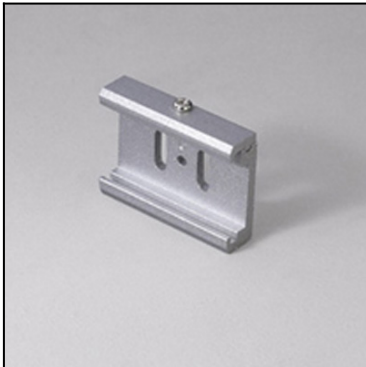

Structure material: Polypropylene
Structure finish: White

CR-0332-60-00

□T□ connector right

Structure material: Polypropylene
Structure finish: Black

CR-0333-14-00

For direct mounting on false ceilings (4 units/ref)

Structure material: Injected aluminium
Structure finish: White

CR-0333-N3-00

For direct mounting on false ceilings (4 units/ref)

Structure material: Injected aluminium
Structure finish: Grey

CR-0334-14-00

Suspension with mains supply

Structure material: Steel
Injected aluminium

Structure finish: White
White

CR-0334-N3-00

Suspension with mains supply

Structure material: Steel
Injected aluminium

Structure finish: Grey
Grey