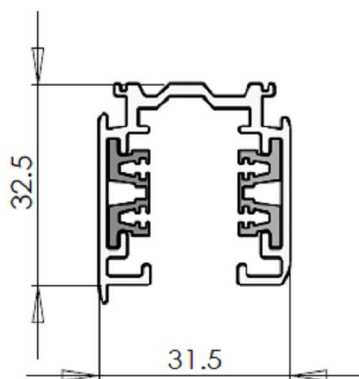

CARRILES

CR-0323-60-00

The photograph may not match the reference exactly. Please read the product description to identify the finish.

[Download photometric file .ldt /.ies](#)

DESCRIPTION

For recessed mounting

CR-0335-00-00

Ending tool needed after cutting the track

Structure material: Polypropylene

Structure finish: Black

CR-0336-14-00

Steel cable (2 units/ref)

Structure material: Injected aluminium

Structure finish: White

CR-0336-N3-00

Steel cable (2 units/ref)

Structure material: Injected aluminium
Structure finish: Grey

CODE	COLOUR	L(mm)
CR-0323-14-00	White	1000
CR-0323-N3-00	Grey	1000
CR-0323-60-00	Black	1000
CR-0324-14-00	White	2000
CR-0324-N3-00	Grey	2000
CR-0324-60-00	Black	2000
71-3285-14-00	White	3000
71-3285-N3-00	Grey	3000
71-3285-60-00	Black	3000

White

Grey

Black

TRACK 1m. 2 FIXATION POINTS

TRACK 2m. 4 FIXATION POINTS

TRACK 3m. 6 FIXATION POINTS

NO

APLICA