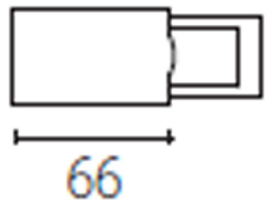

CR-0325-14-00

Mains connector (left)

Structure material: Polypropylene
Structure finish: White

CR-0325-60-00

Mains connector (left)

Structure material: Polypropylene
Structure finish: Black

CR-0326-14-00

Mains connector (right)

Structure material: Polypropylene
Structure finish: White

CR-0326-60-00

Mains connector (right)

Structure material: Polypropylene
Structure finish: White