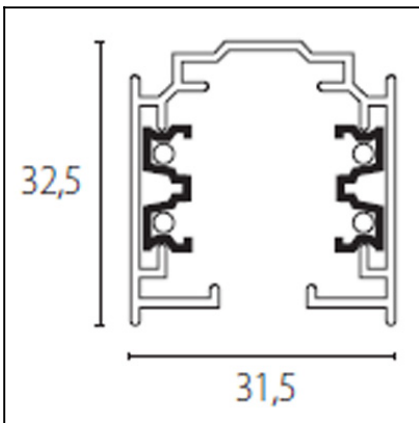

CARRILES

CR-0323-60-00

The photograph may not match the reference exactly. Please read the product description to identify the finish.

[Download photometric file .ldt /.ies](#)

DESCRIPTION

For recessed mounting

CR-0325-14-00

Mains connector (left)

Structure material: Polypropylene
Structure finish: White

CR-0325-60-00

Mains connector (left)

Structure material: Polypropylene
Structure finish: Black

CR-0326-14-00

Mains connector (right)

Structure material: Polypropylene
Structure finish: White

CR-0326-60-00

Mains connector (right)

Structure material: Polypropylene
Structure finish: White

CR-0327-14-00

End cap

Structure material: Polypropylene
Structure finish: White

White

Grey

Black

TRACK 1m. 2 FIXATION POINTS

TRACK 2m. 4 FIXATION POINTS

TRACK 3m. 6 FIXATION POINTS

NO

APLICA