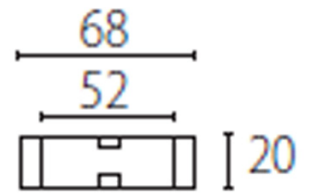

CR-0327-60-00

End cap

Structure material: Polypropylene
Structure finish: Black

CR-0328-14-00

Straight connector

Structure material: Polypropylene
Structure finish: White

CR-0328-60-00

Straight connector