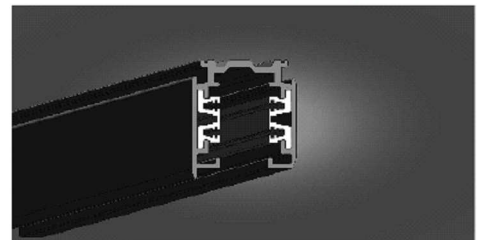

CR-0335-00-00

Ending tool needed after cutting the track

Structure material: Polypropylene

Structure finish: Black

CR-0336-14-00

Steel cable (2 units/ref)

Structure material: Injected aluminium

Structure finish: White

CR-0336-N3-00

Steel cable (2 units/ref)

Structure material: Injected aluminium
Structure finish: Grey

CODE	COLOUR	L(mm)
CR-0323-14-00	White	1000
CR-0323-N3-00	Grey	1000
CR-0323-60-00	Black	1000
CR-0324-14-00	White	2000
CR-0324-N3-00	Grey	2000
CR-0324-60-00	Black	2000
71-3285-14-00	White	3000
71-3285-N3-00	Grey	3000
71-3285-60-00	Black	3000

White

Grey

Black

TRACK 1m. 2 FIXATION POINTS

TRACK 2m. 4 FIXATION POINTS

TRACK 3m. 6 FIXATION POINTS

NO

APLICA