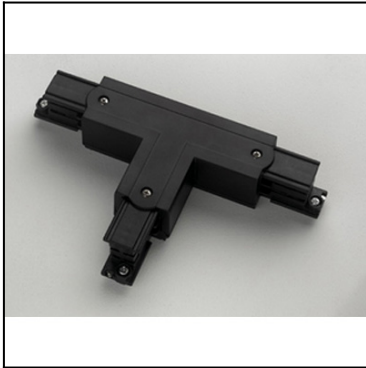

CARRILES

CR-0323-60-00

The photograph may not match the reference exactly. Please read the product description to identify the finish.

[Download photometric file .ldt /.ies](#)

DESCRIPTION

For recessed mounting

Structure material: Polypropylene
Structure finish: Black

CR-0329-14-00

Adjustable connector

Structure material: Polypropylene
Structure finish: White

CR-0329-60-00

Adjustable connector

Structure material: Polypropylene
Structure finish: Black

CR-0331-14-00

□T□ connector left

Structure material: Polypropylene
Structure finish: White

CR-0331-60-00

□T□ connector left

Structure material: Polypropylene
Structure finish: Black

CR-0332-14-00

□T□ connector right

Structure material: Polypropylene
Structure finish: White

CR-0332-60-00

□T□ connector right

Structure material: Polypropylene
Structure finish: Black

CR-0333-14-00

For direct mounting on false ceilings (4 units/ref)