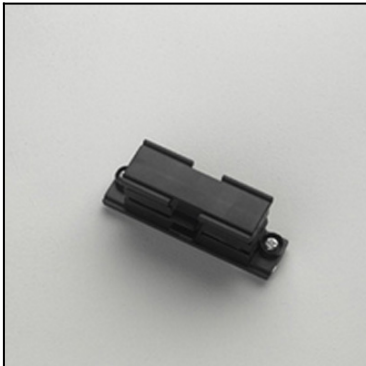

CARRILES

CR-0323-60-00

The photograph may not match the reference exactly. Please read the product description to identify the finish.

[Download photometric file .ldt /.ies](#)

DESCRIPTION

For recessed mounting

Structure material: Polypropylene
Structure finish: White

CR-0326-60-00

Mains connector (right)

Structure material: Polypropylene
Structure finish: White

CR-0327-14-00

End cap

Structure material: Polypropylene
Structure finish: White

CR-0327-60-00

End cap

Structure material: Polypropylene
Structure finish: Black

CR-0328-14-00

Straight connector

Structure material: Polypropylene
Structure finish: White

CR-0328-60-00

Straight connector

Structure material: Polypropylene
Structure finish: Black

CR-0329-14-00

Adjustable connector

Structure material: Polypropylene
Structure finish: White

CR-0329-60-00

Adjustable connector

Structure material: Polypropylene
Structure finish: Black