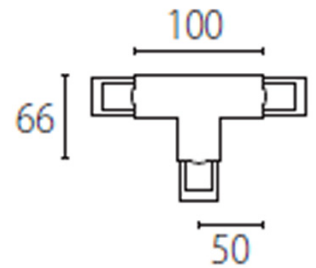

CR-0329-14-00

Adjustable connector

Structure material: Polypropylene
Structure finish: White

CR-0329-60-00

Adjustable connector

Structure material: Polypropylene
Structure finish: Black

CR-0331-14-00

□T□ connector left

Structure material: Polypropylene
Structure finish: White

CR-0331-60-00

□T□ connector left

Structure material: Polypropylene
Structure finish: Black