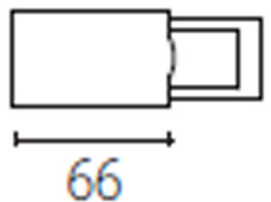

Structure material: Polypropylene
Structure finish: White

CR-0326-60-00

Mains connector (right)

Structure material: Polypropylene
Structure finish: White

CR-0327-14-00

End cap

Structure material: Polypropylene
Structure finish: White