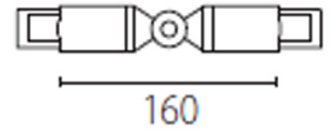

Structure material: Polypropylene
Structure finish: Black

CR-0329-14-00

Adjustable connector

Structure material: Polypropylene
Structure finish: White

CR-0329-60-00

Adjustable connector

Structure material: Polypropylene
Structure finish: Black

CR-0331-14-00

□T□ connector left

Structure material: Polypropylene
Structure finish: White

CR-0331-60-00

□T□ connector left

Structure material: Polypropylene
Structure finish: Black

CR-0332-14-00

□T□ connector right