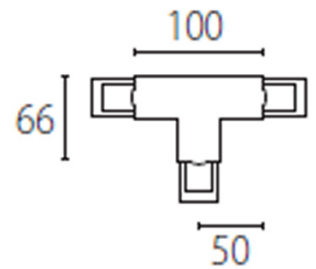

Structure material: Polypropylene
Structure finish: White

CR-0332-60-00

□T□ connector right

Structure material: Polypropylene
Structure finish: Black

CR-0333-14-00

For direct mounting on false ceilings (4 units/ref)