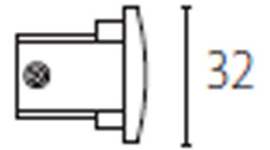

CR-0327-14-00

End cap

Structure material: Polypropylene
Structure finish: White

CR-0327-60-00

End cap

Structure material: Polypropylene
Structure finish: Black

CR-0328-14-00

Straight connector

Structure material: Polypropylene
Structure finish: White

CR-0328-60-00

Straight connector

Structure material: Polypropylene
Structure finish: Black