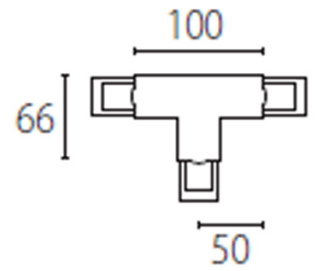

CR-0332-14-00

□T□ connector right

Structure material: Polypropylene
Structure finish: White

CR-0332-60-00

□T□ connector right

Structure material: Polypropylene
Structure finish: Black

CR-0333-14-00

For direct mounting on false ceilings (4 units/ref)

Structure material: Injected aluminium
Structure finish: White

CR-0333-N3-00

For direct mounting on false ceilings (4 units/ref)

Structure material: Injected aluminium
Structure finish: Grey