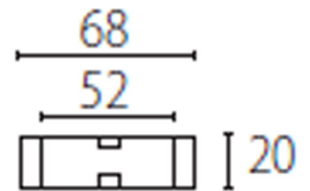

CR-0327-14-00

End cap

Structure material: Polypropylene
Structure finish: White

CR-0327-60-00

End cap

Structure material: Polypropylene
Structure finish: Black

CR-0328-14-00

Straight connector

Structure material: Polypropylene
Structure finish: White

CR-0328-60-00

Straight connector

Structure material: Polypropylene
Structure finish: Black