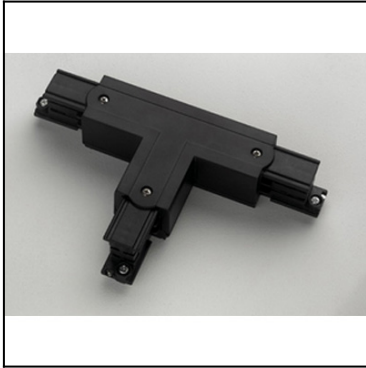

Adjustable connector

Structure material: Polypropylene
Structure finish: Black

CR-0331-14-00

□T□ connector left

Structure material: Polypropylene
Structure finish: White