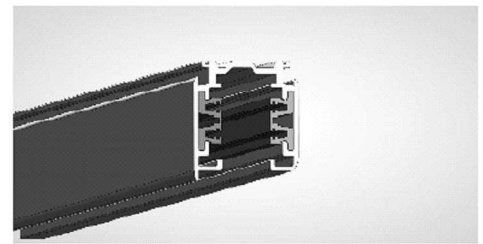

CR-0335-00-00

Ending tool needed after cutting the track

Structure material: Polypropylene

Structure finish: Black

CR-0336-14-00

Steel cable (2 units/ref)

Structure material: Injected aluminium

Structure finish: White

CR-0336-N3-00

Steel cable (2 units/ref)

Structure material: Injected aluminium
Structure finish: Grey

CODE	COLOUR	L(mm)
CR-0323-14-00	White	1000
CR-0323-N3-00	Grey	1000
CR-0323-60-00	Black	1000
CR-0324-14-00	White	2000
CR-0324-N3-00	Grey	2000
CR-0324-60-00	Black	2000
71-3285-14-00	White	3000
71-3285-N3-00	Grey	3000
71-3285-60-00	Black	3000

White

Grey

Black

TRACK 1m. 2 FIXATION POINTS

TRACK 2m. 4 FIXATION POINTS

TRACK 3m. 6 FIXATION POINTS

NO

APLICA