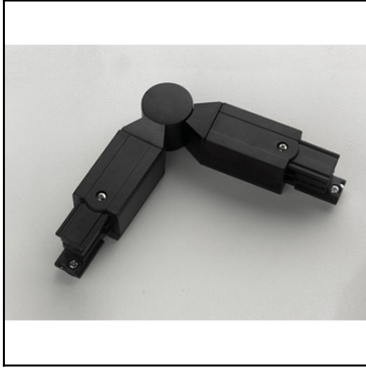

CARRILES

CR-0323-60-00

The photograph may not match the reference exactly. Please read the product description to identify the finish.

[Download photometric file .ldt /.ies](#)

DESCRIPTION

For recessed mounting

Structure material: Polypropylene
Structure finish: White

CR-0326-60-00

Mains connector (right)

Structure material: Polypropylene
Structure finish: White

CR-0327-14-00

End cap

Structure material: Polypropylene
Structure finish: White

CR-0327-60-00

End cap

Structure material: Polypropylene
Structure finish: Black

CR-0328-14-00

Straight connector

Structure material: Polypropylene
Structure finish: White

CR-0328-60-00

Straight connector

Structure material: Polypropylene
Structure finish: Black

CR-0329-14-00

Adjustable connector

Structure material: Polypropylene
Structure finish: White

CR-0329-60-00

Adjustable connector

Structure material: Polypropylene
Structure finish: Black