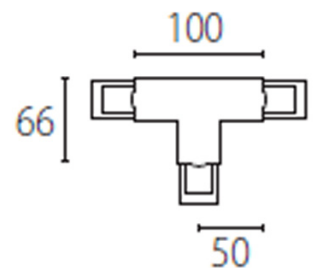

CR-0331-14-00

□T□ connector left

Structure material: Polypropylene
Structure finish: White

CR-0331-60-00

□T□ connector left

Structure material: Polypropylene
Structure finish: Black

CR-0332-14-00

□T□ connector right