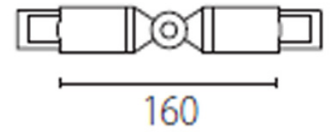

Structure material: Polypropylene
Structure finish: Black

CR-0329-14-00

Adjustable connector

Structure material: Polypropylene
Structure finish: White

CR-0329-60-00

Adjustable connector

Structure material: Polypropylene
Structure finish: Black

CR-0331-14-00

□T□ connector left

Structure material: Polypropylene
Structure finish: White

CR-0331-60-00

□T□ connector left

Structure material: Polypropylene
Structure finish: Black

CR-0332-14-00

□T□ connector right