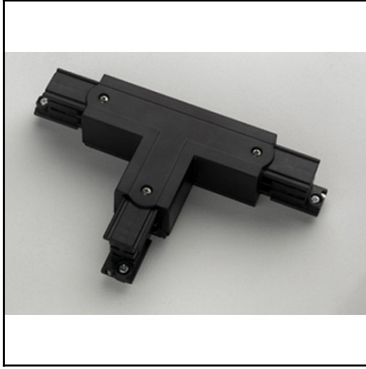

CR-0332-14-00

□T□ connector right

Structure material: Polypropylene
Structure finish: White