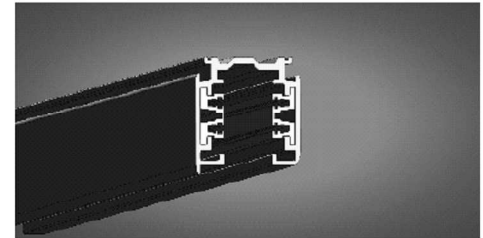

CARRILES

CR-0323-60-00

The photograph may not match the reference exactly. Please read the product description to identify the finish.

[Download photometric file .ldt /.ies](#)

DESCRIPTION

For recessed mounting

CR-0335-00-00

Ending tool needed after cutting the track

Structure material: Polypropylene

Structure finish: Black

CR-0336-14-00

Steel cable (2 units/ref)

Structure material: Injected aluminium

Structure finish: White

CR-0336-N3-00

Steel cable (2 units/ref)

Structure material: Injected aluminium
Structure finish: Grey

CODE	COLOUR	L(mm)
CR-0323-14-00	White	1000
CR-0323-N3-00	Grey	1000
CR-0323-60-00	Black	1000
CR-0324-14-00	White	2000
CR-0324-N3-00	Grey	2000
CR-0324-60-00	Black	2000
71-3285-14-00	White	3000
71-3285-N3-00	Grey	3000
71-3285-60-00	Black	3000

White

Grey

Black

TRACK 1m. 2 FIXATION POINTS

TRACK 2m. 4 FIXATION POINTS

TRACK 3m. 6 FIXATION POINTS

NO

APLICA