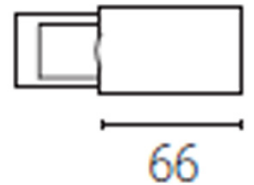

CR-0325-14-00

Mains connector (left)

Structure material: Polypropylene
Structure finish: White

CR-0325-60-00

Mains connector (left)

Structure material: Polypropylene
Structure finish: Black

CR-0326-14-00

Mains connector (right)