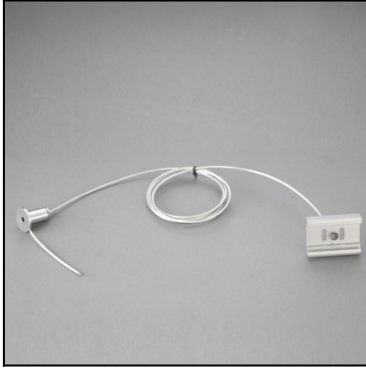

CARRILES

CR-0323-60-00

The photograph may not match the reference exactly. Please read the product description to identify the finish.

[Download photometric file .ldt /.ies](#)

DESCRIPTION

For recessed mounting

Suspension with mains supply

Structure material: Steel
Injected aluminium

Structure finish: White
White

CR-0334-N3-00

Suspension with mains supply

Structure material: Steel
Injected aluminium

Structure finish: Grey
Grey

CR-0335-00-00

Ending tool needed after cutting the track

Structure material: Polypropylene

Structure finish: Black

CR-0336-14-00

Steel cable (2 units/ref)

Structure material: Injected aluminium

Structure finish: White

CR-0336-N3-00

Steel cable (2 units/ref)

Structure material: Injected aluminium
Structure finish: Grey

CODE	COLOUR	L(mm)
CR-0323-14-00	White	1000
CR-0323-N3-00	Grey	1000
CR-0323-60-00	Black	1000
CR-0324-14-00	White	2000
CR-0324-N3-00	Grey	2000
CR-0324-60-00	Black	2000
71-3285-14-00	White	3000
71-3285-N3-00	Grey	3000
71-3285-60-00	Black	3000