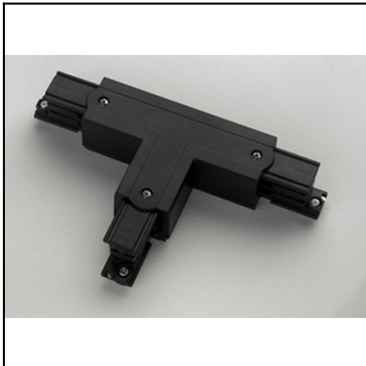

CARRILES

CR-0323-60-00

The photograph may not match the reference exactly. Please read the product description to identify the finish.

[Download photometric file .ldt /.ies](#)

DESCRIPTION

For recessed mounting

Structure material: Polypropylene
Structure finish: Black

CR-0329-14-00

Adjustable connector

Structure material: Polypropylene
Structure finish: White

CR-0329-60-00

Adjustable connector

Structure material: Polypropylene
Structure finish: Black

CR-0331-14-00

□T□ connector left

Structure material: Polypropylene
Structure finish: White

CR-0331-60-00

□T□ connector left

Structure material: Polypropylene
Structure finish: Black

CR-0332-14-00

□T□ connector right

Structure material: Polypropylene
Structure finish: White

CR-0332-60-00

□T□ connector right

Structure material: Polypropylene
Structure finish: Black

CR-0333-14-00

For direct mounting on false ceilings (4 units/ref)