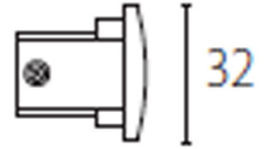

Structure material: Polypropylene
Structure finish: White

CR-0326-60-00

Mains connector (right)

Structure material: Polypropylene
Structure finish: White

CR-0327-14-00

End cap

Structure material: Polypropylene
Structure finish: White