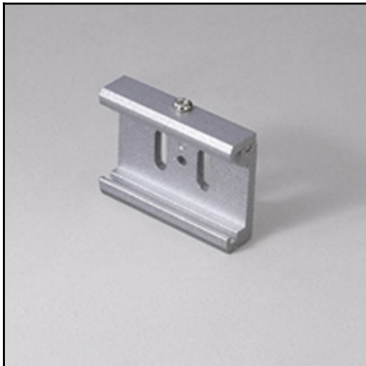

Structure material: Polypropylene
Structure finish: White

CR-0332-60-00

□T□ connector right

Structure material: Polypropylene
Structure finish: Black

CR-0333-14-00

For direct mounting on false ceilings (4 units/ref)

Structure material: Injected aluminium
Structure finish: White

CR-0333-N3-00

For direct mounting on false ceilings (4 units/ref)

Structure material: Injected aluminium
Structure finish: Grey

CR-0334-14-00

Suspension with mains supply

Structure material: Steel
Injected aluminium

Structure finish: White
White

CR-0334-N3-00

Suspension with mains supply

Structure material: Steel
Injected aluminium

Structure finish: Grey
Grey