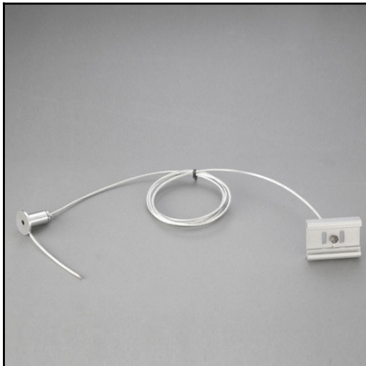

CARRILES

CR-0323-60-00

The photograph may not match the reference exactly. Please read the product description to identify the finish.

[Download photometric file .ldt /.ies](#)

DESCRIPTION

For recessed mounting

Suspension with mains supply

Structure material: Steel
Injected aluminium

Structure finish: White
White

CR-0334-N3-00

Suspension with mains supply

Structure material: Steel
Injected aluminium

Structure finish: Grey
Grey

CR-0335-00-00

Ending tool needed after cutting the track

Structure material: Polypropylene

Structure finish: Black

CR-0336-14-00

Steel cable (2 units/ref)

Structure material: Injected aluminium

Structure finish: White

CR-0336-N3-00

Steel cable (2 units/ref)

Structure material: Injected aluminium
Structure finish: Grey

CODE	COLOUR	L(mm)
CR-0323-14-00	White	1000
CR-0323-N3-00	Grey	1000
CR-0323-60-00	Black	1000
CR-0324-14-00	White	2000
CR-0324-N3-00	Grey	2000
CR-0324-60-00	Black	2000
71-3285-14-00	White	3000
71-3285-N3-00	Grey	3000
71-3285-60-00	Black	3000