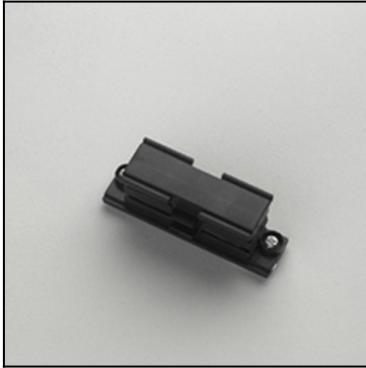

CARRILES

CR-0323-60-00

The photograph may not match the reference exactly. Please read the product description to identify the finish.

[Download photometric file .ldt /.ies](#)

DESCRIPTION

For recessed mounting

Structure material: Polypropylene
Structure finish: White

CR-0326-60-00

Mains connector (right)

Structure material: Polypropylene
Structure finish: White

CR-0327-14-00

End cap

Structure material: Polypropylene
Structure finish: White

CR-0327-60-00

End cap

Structure material: Polypropylene
Structure finish: Black

CR-0328-14-00

Straight connector

Structure material: Polypropylene
Structure finish: White

CR-0328-60-00

Straight connector

Structure material: Polypropylene
Structure finish: Black

CR-0329-14-00

Adjustable connector

Structure material: Polypropylene
Structure finish: White

CR-0329-60-00

Adjustable connector

Structure material: Polypropylene
Structure finish: Black