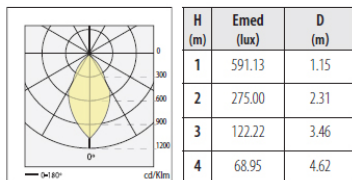

n° 08
QR-CBC51 50W 60°
η=100 %