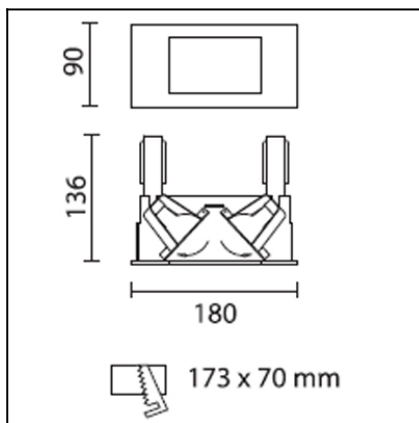

The photograph may not match the reference exactly. Please read the product description to identify the finish.

n° 08
QR-CBC51 50W 60°
η=100 %

DESCRIPTION

Small group of recessed downlights offering high visual comfort. Round or square black lacquered steel body, grey finished metallic surround. Stainless steel mounting springs highly resistant to mechanical deformation. Available for halogen lamps and LED lamps, can be rotated on a 40° vertical angle. Mounting clips included in the unit can be adjusted without the need for additional tools.

TECHNICAL CHARACTERISTICS

Type:	Downlight
Adjustable $\pm 20^\circ$ on the horizontal axis.	
IP Protection degrees:	IP23
Lampholder:	2 x GU5.3
Power (W):	GU5.3 50
Voltage / Frequency:	12V/50Hz
Warranty (Years):	2
Units per box:	20
Net Weight (Kg):	0.57
EAN:	8435111037805,00