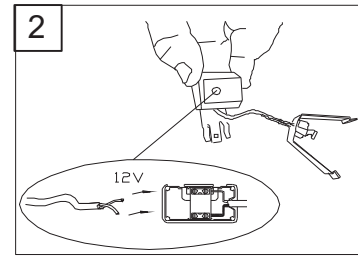

REF.		LAMP	SOCKET		
DM-0048-N3-00	83x70	QR-CBC51 1x50W max.	GU 5.3		
DM-0049-N3-00	173x70	QR-CBC51 1x50W max.	GU 5.3		
DM-0050-N3-00	173x70	QR-CBC51 2x50W max.	GU 5.3		
DM-0051-N3-00	236x70	QR-CBC51 2x50W max.	GU 5.3