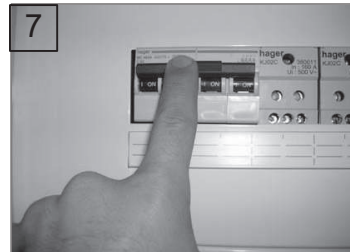

REF.		LAMP	SOCKET		
DM-0048-N3-00	83x70	QR-CBC51 1x50W max.	GU 5.3		
DM-0049-N3-00	173x70	QR-CBC51 1x50W max.	GU 5.3		
DM-0050-N3-00	173x70	QR-CBC51 2x50W max.	GU 5.3		
DM-0051-N3-00	236x70	QR-CBC51 2x50W max.	GU 5.3