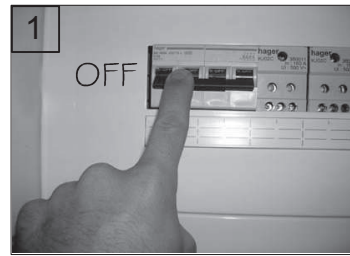

REF.		LAMP	SOCKET		
DM-0048-N3-00	83x70	QR-CBC51 1x50W max.	GU 5.3		
DM-0049-N3-00	173x70	QR-CBC51 1x50W max.	GU 5.3		
DM-0050-N3-00	173x70	QR-CBC51 2x50W max.	GU 5.3		
DM-0051-N3-00	236x70	QR-CBC51 2x50W max.	GU 5.3