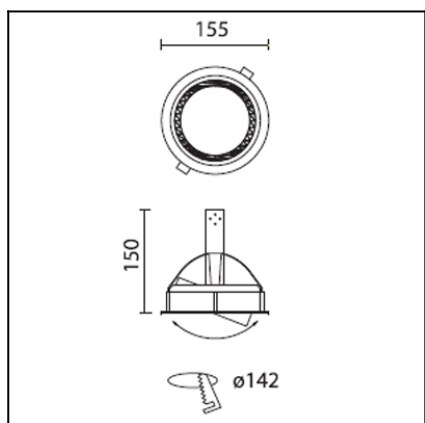

The photograph may not match the reference exactly. Please read the product description to identify the finish.

DESCRIPTION

Round recessed downlight with body and external surround made of cast aluminium and finish in epoxy paint. Includes a cardan joint allowing a rotation of 40° in all directions using a single hoop. Available for halogen lamps, discharge lamps (with high efficiency reflectors and angles of 10°, 24° and 45°) and LED lamps. Finish in white or grey. Option of using different decorative mounting units to form groups of 1 to 4 lamps.

TECHNICAL CHARACTERISTICS

Type:	Downlight
Adjustable $\pm 40^\circ$ around the two axis forming the horizontal plane.	
IP Protection degrees:	IP20
Lampholder:	1 x G12
Power (W):	G12 150
Angle Optiques:	45°
Voltage / Frequency:	HIT
Warranty (Years):	2
Units per box:	12
Net Weight (Kg):	0.575
EAN:	8435111046999,00