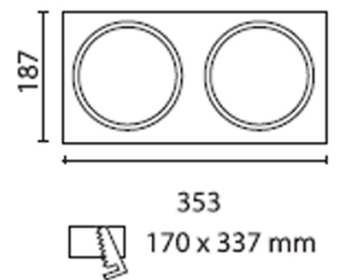

TECHNICAL CHARACTERISTICS

Type:	Downlight
Adjustable $\pm 40^\circ$ around the two axis forming the horizontal plane.	
IP Protection degrees:	IP20
Lampholder:	1 x G12
Power (W):	G12 150
Angle Optiques:	45°
Voltage / Frequency:	HIT
Warranty (Years):	2
Units per box:	12
Net Weight (Kg):	0.575
EAN:	8435111046999,00

Download photometric file .ldt / .ies

ACT-0065-14-00

Mounting decorative plate

Structure material: Steel
Structure finish: White

ACT-0065-N3-00

Mounting decorative plate

Structure material: Steel
Structure finish: Grey

ACT-0066-14-00

Mounting decorative plate

Structure material: Steel
Structure finish: White

ACT-0066-N3-00

Mounting decorative plate

Structure material: Steel
Structure finish: Grey

ACT-0067-14-00

Mounting decorative plate