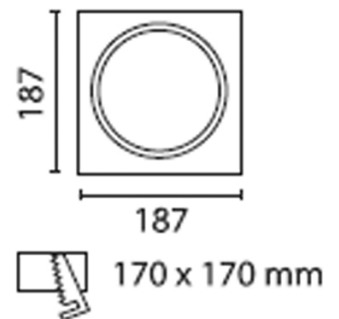

The photograph may not match the reference exactly. Please read the product description to identify the finish.

DESCRIPTION

Round recessed downlight with body and external surround made of cast aluminium and finish in epoxy paint. Includes a cardan joint allowing a rotation of 40° in all directions using a single hoop. Available for halogen lamps, discharge lamps (with high efficiency reflectors and angles of 10°, 24° and 45°) and LED lamps. Finish in white or grey. Option of using different decorative mounting units to form groups of 1 to 4 lamps.

TECHNICAL CHARACTERISTICS

Type:	Downlight
Adjustable $\pm 40^\circ$ around the two axis forming the horizontal plane.	
IP Protection degrees:	IP20
Lampholder:	1 x G12
Power (W):	G12 150
Angle Optiques:	45°
Voltage / Frequency:	HIT
Warranty (Years):	2
Units per box:	12
Net Weight (Kg):	0.575
EAN:	8435111046999,00

Download photometric file .ldt / .ies

ACT-0065-14-00

Mounting decorative plate

Structure material: Steel
Structure finish: White

ACT-0065-N3-00

Mounting decorative plate

Structure material: Steel
Structure finish: Grey