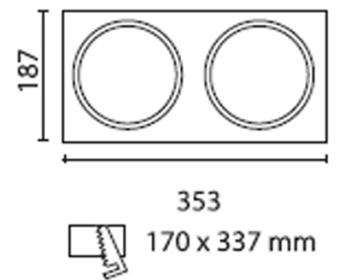

ACT-0065-14-00

Mounting decorative plate

Structure material: Steel
Structure finish: White

ACT-0065-N3-00

Mounting decorative plate

Structure material: Steel
Structure finish: Grey

ACT-0066-14-00

Mounting decorative plate

Structure material: Steel
Structure finish: White

ACT-0066-N3-00

Mounting decorative plate

Structure material: Steel
Structure finish: Grey