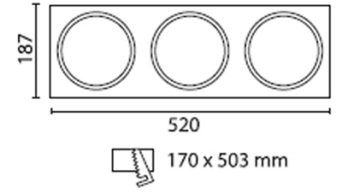

ACT-0067-14-00

Mounting decorative plate

Structure material: Steel
Structure finish: White

ACT-0067-N3-00

Mounting decorative plate

Structure material: Steel
Structure finish: Grey

ACT-0068-14-00

Mounting decorative plate

Structure material: Steel
Structure finish: White

ACT-0068-N3-00

Mounting decorative plate

Structure material: Steel
Structure finish: Grey