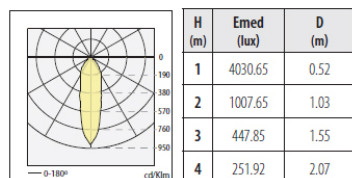

MATERIALS / FINISHES

Structure material: Injected aluminium

Diffuser material: Tempered glass

Structure finish: White

Diffuser finish: Transparent

n° 42
CARDEX C HIT-T 70W 45°
 $\eta = 59.400\%$