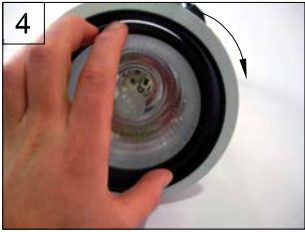

LEDS-C4

Afores s/n
25750 Torà-Lleida-SPAIN
Telf.34 973 46 81 00
Fax.34 973 46 81 06
www.leds-c4.com
e-mail: leds-c4@leds-c4.com

Nº 28

REF.		LAMP	SOCKET
DN-0273-14-00	ø 142	HIT-T max. 150W	G12
DN-0273-N3-00	ø 142	HIT-T max. 150W	G12
DN-0274-14-00	ø 142	HIT-T max. 150W	G12
DN-0274-N3-00	ø 142	HIT-T max. 150W	G12