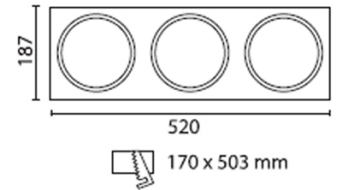

TECHNICAL CHARACTERISTICS

Type:	Downlight
Adjustable $\pm 40^\circ$ around the two axis forming the horizontal plane.	
IP Protection degrees:	IP20
Lampholder:	1 x G12
Power (W):	G12 150
Angle Optiques:	45°
Voltage / Frequency:	HIT
Warranty (Years):	2
Units per box:	12
Net Weight (Kg):	0.575
EAN:	8435111046999,00

Structure material: Steel
Structure finish: White

ACT-0067-N3-00

Mounting decorative plate

Structure material: Steel
Structure finish: Grey

ACT-0068-14-00

Mounting decorative plate

Structure material: Steel
Structure finish: White