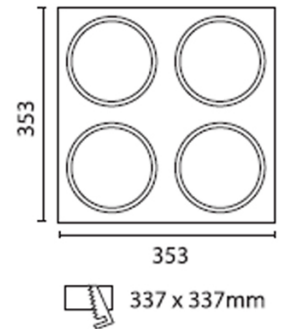

TECHNICAL CHARACTERISTICS

Type:	Downlight
Adjustable $\pm 40^\circ$ around the two axis forming the horizontal plane.	
IP Protection degrees:	IP20
Lampholder:	1 x G12
Power (W):	G12 150
Angle Optiques:	45°
Voltage / Frequency:	HIT
Warranty (Years):	2
Units per box:	12
Net Weight (Kg):	0.575
EAN:	8435111046999,00

Structure material: Steel
Structure finish: White

ACT-0067-N3-00

Mounting decorative plate

Structure material: Steel
Structure finish: Grey

ACT-0068-14-00

Mounting decorative plate

Structure material: Steel
Structure finish: White