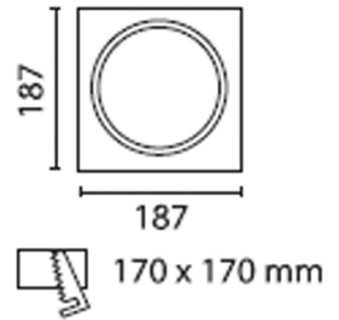

ACT-0065-14-00

Mounting decorative plate

Structure material: Steel
Structure finish: White

ACT-0065-N3-00

Mounting decorative plate

Structure material: Steel
Structure finish: Grey

ACT-0066-14-00

Mounting decorative plate

Structure material: Steel
Structure finish: White

ACT-0066-N3-00

Mounting decorative plate

Structure material: Steel
Structure finish: Grey