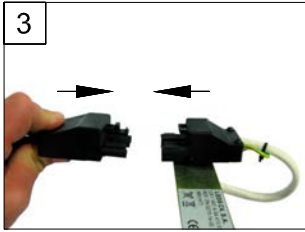

LEDS-C4

Afores s/n
25750 Torà-Lleida-SPAIN
Telf.34 973 46 81 00
Fax.34 973 46 81 06
www.leds-c4.com
e-mail: leds-c4@leds-c4.com

Nº 28

REF.		LAMP	SOCKET
DN-0273-14-00	ø 142	HIT-T max. 150W	G12
DN-0273-N3-00	ø 142	HIT-T max. 150W	G12
DN-0274-14-00	ø 142	HIT-T max. 150W	G12
DN-0274-N3-00	ø 142	HIT-T max. 150W	G12