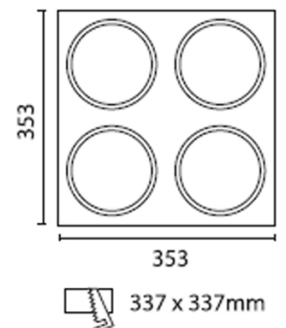

ACT-0067-14-00

Mounting decorative plate

Structure material: Steel
Structure finish: White

ACT-0067-N3-00

Mounting decorative plate

Structure material: Steel
Structure finish: Grey

ACT-0068-14-00

Mounting decorative plate

Structure material: Steel
Structure finish: White

ACT-0068-N3-00

Mounting decorative plate

Structure material: Steel
Structure finish: Grey