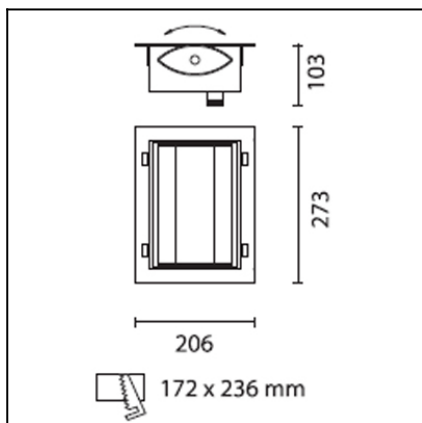

The photograph may not match the reference exactly. Please read the product description to identify the finish.

n° 08  
QR-CBC51 50W 60°  
η=100 %

H (m)	Emed (lux)	D (m)
1	591.13	1.15
2	275.00	2.31
3	122.22	3.46
4	68.95	4.62

### DESCRIPTION

Recessed luminaire combining downlight and spotlight functions. Body produced in black lacquered steel with aluminium surround finish in grey epoxy paint. Interior body in extruded aluminium can be rotated by 80° horizontally. Reflector produced in shiny anodised aluminium and protected by frosted tempered glass ensuring high visual comfort. Available for linear discharge lamps.

### TECHNICAL CHARACTERISTICS

Type:	Downlight
Adjustable ±45° on the horizontal axis.	
IP Protection degrees:	IP20
Lampholder:	1 x Rx7s
Power (W):	Rx7s 150
Voltage / Frequency:	HIT
Warranty (Years):	2
Units per box:	8
Net Weight (Kg):	1.88
EAN:	8435111051214,00