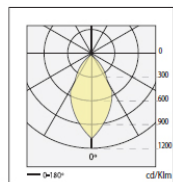

The photograph may not match the reference exactly. Please read the product description to identify the finish.

n° 08  
QR-CBC51 50W 60°  
η=100 %

H (m)	Emed (lux)	D (m)
1	591.13	1.15
2	275.00	2.31
3	122.22	3.46
4	68.95	4.62