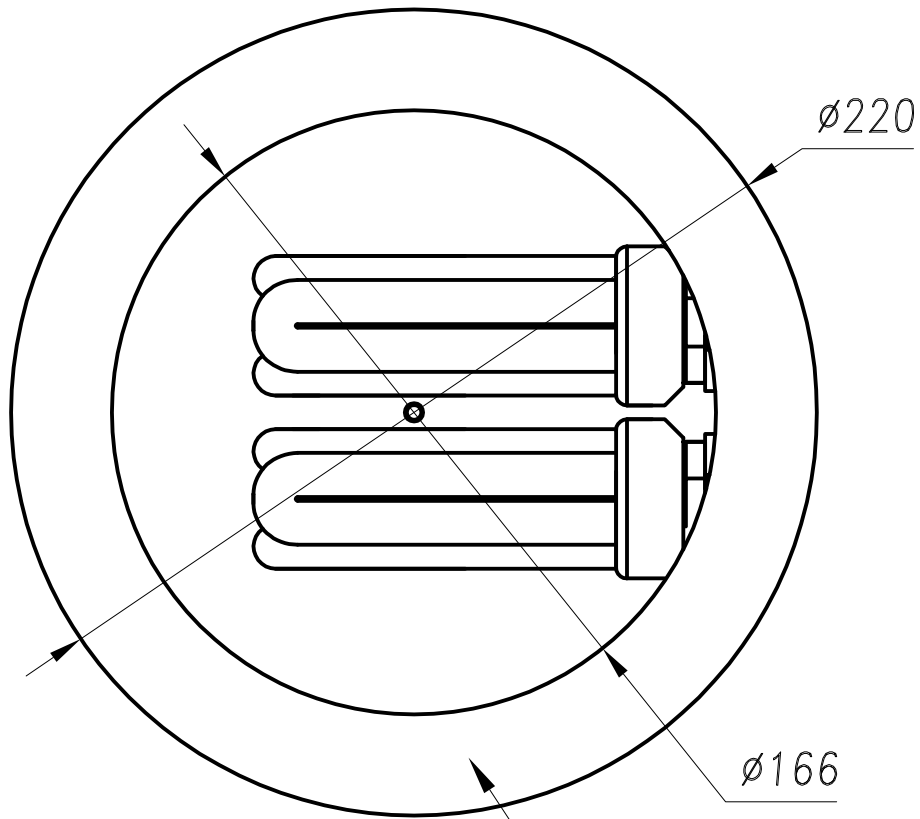

## DESCRIPTION

Multifunction flush mounted wall lights with injected aluminium body. Available in different versions for halogen lamps, discharge lamps, compact fluorescent lamps (ballast included) and LED lamps. Finished in matt white or anodised silver. For the matt white option the unit may be completely flush fitted into the architecture with the use of thermoplastic paint. The two asymmetric models allow the lamp to be tilted up to an angle of 60° on the vertical axis and its double lower chassis allows the light to be focused up to an angle of up to 355° horizontally.

## TECHNICAL CHARACTERISTICS

Type:	Downlight
IP Protection degrees:	IP23
Lampholder:	2 x GX24q3
Power (W):	GX24q3 26/32
Voltage / Frequency:	230V/50-60Hz
Warranty (Years):	2
Units per box:	1
Net Weight (Kg):	1.47
EAN:	8435111059609,00

## GEAR

Gear included: Yes, electronic

Download photometric file .ldt /.ies

ACT-9061-00-00

Low luminance cross louvre

---

**Structure material:** Anodized aluminium

<b>Luminaria</b>		<b>Ensayo</b>		<b>Lámpara</b>	
Código	DN-1301-14-00	Código	DN-1301-14-00	Código	PLT32844P
Nombre	Downlight 2x32W GX24q-3	Nombre	Downlight 2x32W GX24q-3	Número	2
Familia	- LEDS-C4	Fecha	07-12-2008	Posición	UNIVERSAL
Eficiencia	50.01%	Sist. de Coorden.	C-G	Flujo Total	4800.00 lm
Valor Máximo	210.47 cd/klm	Posición	C=15.00 G=15.00	Bisimétrico	

Diam=230mm Incasso

Semiplanos C

180.0 ——— 0.0  
 270.0 ——— 90.0

ALUMINIUM / ALUMINIO

ANODISED ALUMINIUM /  
ALUMINIO ANODIZADO

IRON / HIERRO

REF.	∅	LAMP	SOCKET
DN-1301-14-00	∅ 200	TC-TEL 2x26/32W	GX24q-3
DN-1301-J2-00	∅ 200	TC-TEL 2x26/32W	GX24q-3