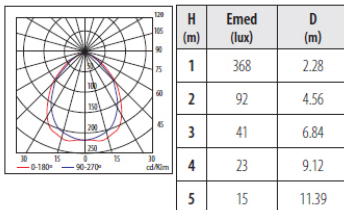

Design by Estudi Ribaudí

The photograph may not match the reference exactly. Please read the product description to identify the finish.

n° 109  
CAMALEON DN-1301 GX24q-3  
 $\eta=50,01\%$