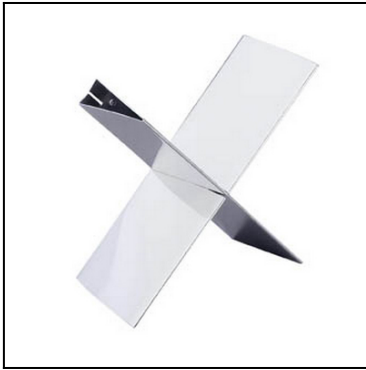

ACT-9061-00-00

Low luminance cross louvre

Structure material: Anodized aluminium