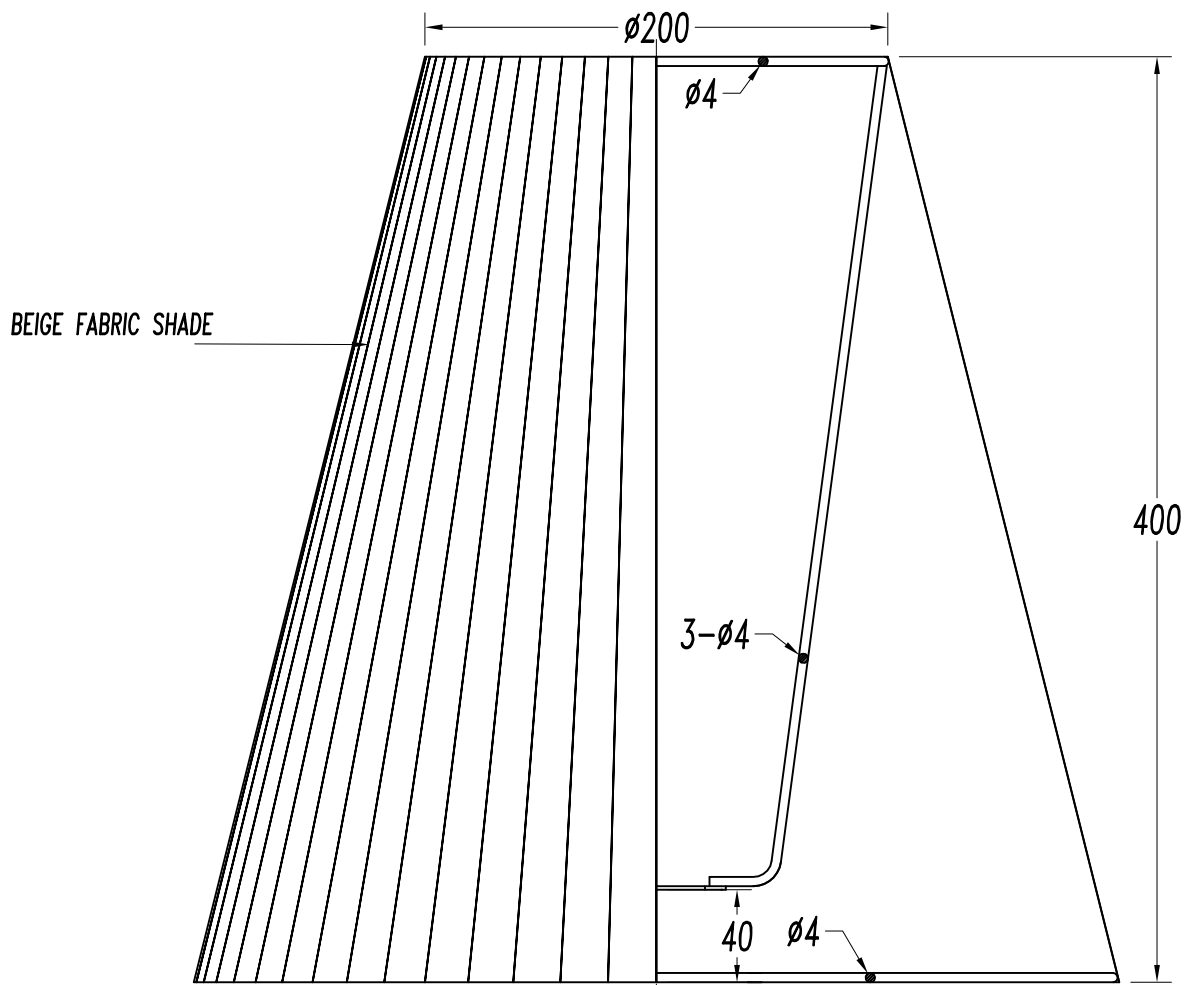

**Design by Gemma Bernal**

The photograph may not match the reference exactly. Please read the product description to identify the finish.

Download photometric file .ldt /.ies

**TECHNICAL CHARACTERISTICS**

Type:	Accessory
IP Protection degrees:	IP20
Units per box:	5
Net Weight (Kg):	0.73
EAN:	8435111086407

**MATERIALS / FINISHES**

**Diffuser material:** Fabric shade

**Diffuser finish:** Beige

***NO***

***APLICA***