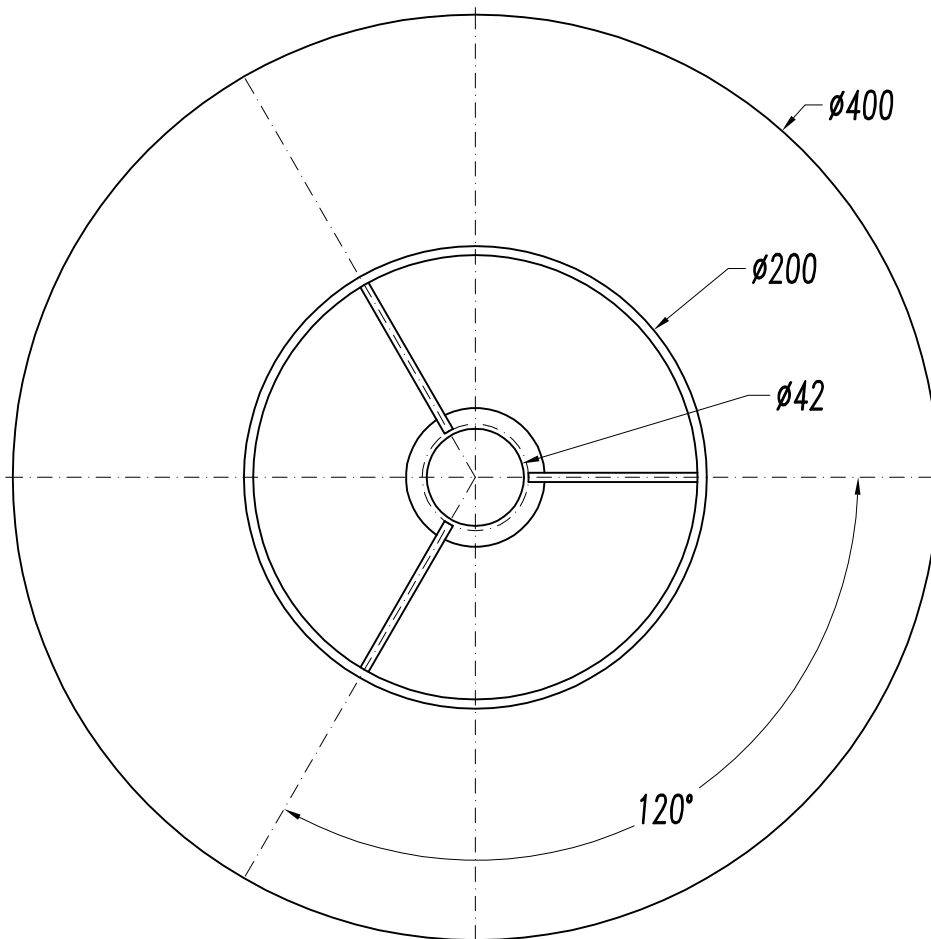

**Design by Gemma Bernal**

The photograph may not match the reference exactly. Please read the product description to identify the finish.

Download photometric file .ldt /.ies

**TECHNICAL CHARACTERISTICS**

Type:	Accessory
IP Protection degrees:	IP20
Units per box:	5
Net Weight (Kg):	0.73
EAN:	8435111086407

**MATERIALS / FINISHES**

**Diffuser material:** Fabric shade

**Diffuser finish:** Beige

***NO***

***APLICA***