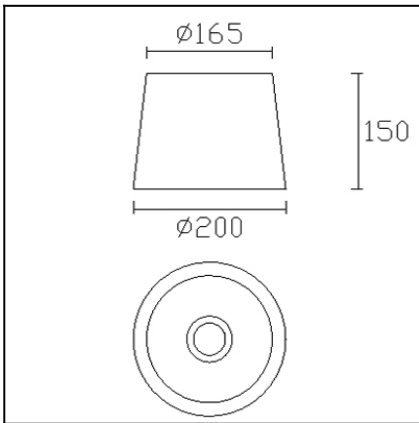

Design by Nahtrang Design

The photograph may not match the reference exactly. Please read the product description to identify the finish.

[Download photometric file .ldt / .ies](#)

## TECHNICAL CHARACTERISTICS

|                        |               |
|------------------------|---------------|
| Type:                  | Accessory     |
| IP Protection degrees: | IP20          |
| Lampholder:            | 1 x E27       |
| Units per box:         | 8             |
| Net Weight (Kg):       | 0.305         |
| EAN:                   | 8435111087350 |