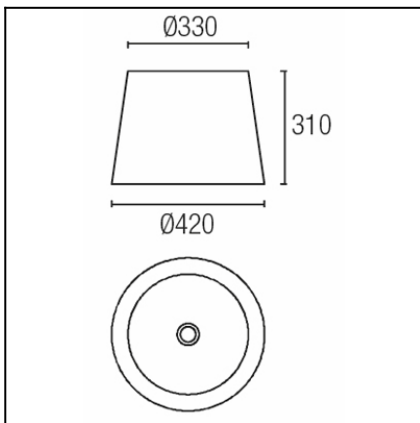

Design by Nahtrang Design

The photograph may not match the reference exactly. Please read the product description to identify the finish.

[Download photometric file .ldt / .ies](#)

TECHNICAL CHARACTERISTICS

Type:	Accessory
IP Protection degrees:	IP20
Lampholder:	1 x E27
Units per box:	5
Net Weight (Kg):	0.46
EAN:	8435111087367

MATERIALS / FINISHES

Structure material: Steel

Diffuser material: Fabric shade

Structure finish: White